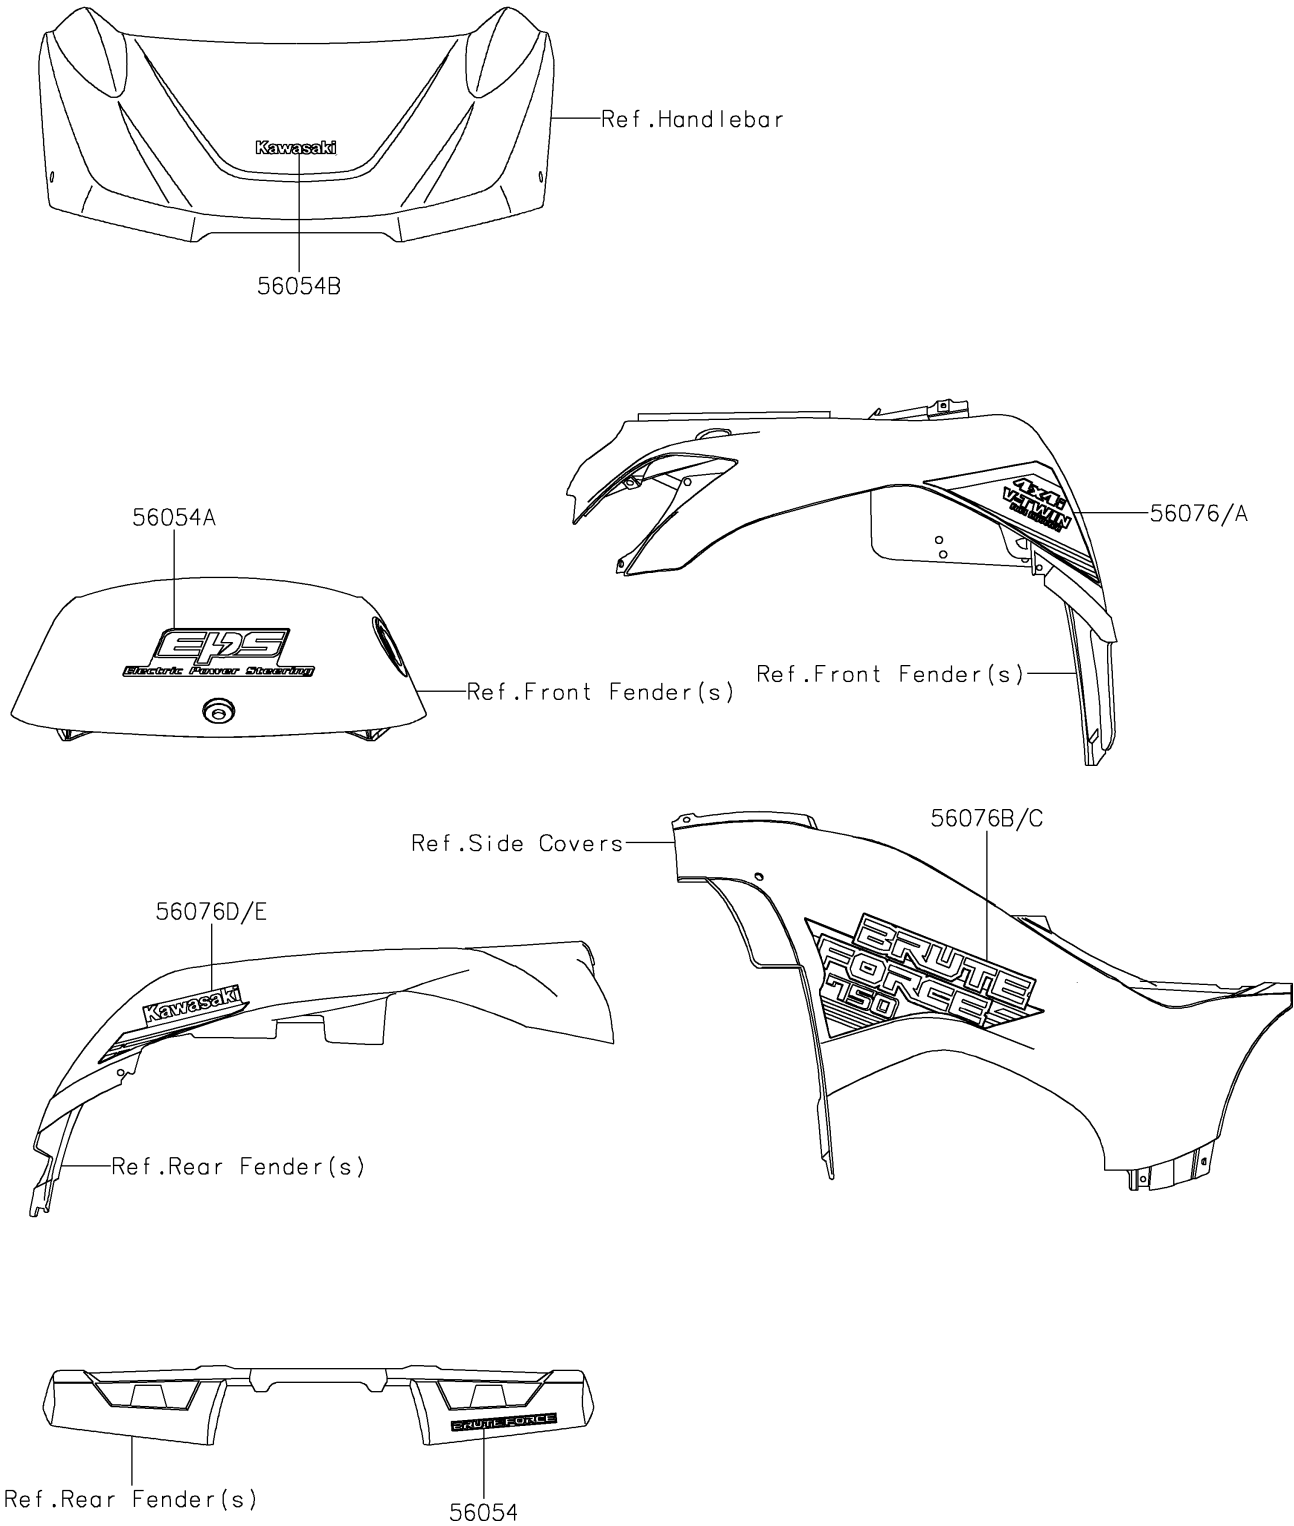

## PARTS DIAGRAM

Decals(Black)(GNFNN)

F2861C

## PARTS LIST

Decals(Black)(GNFNN)

ITEM NAME	PART NUMBER	QUANTITY
-----------	-------------	----------

---