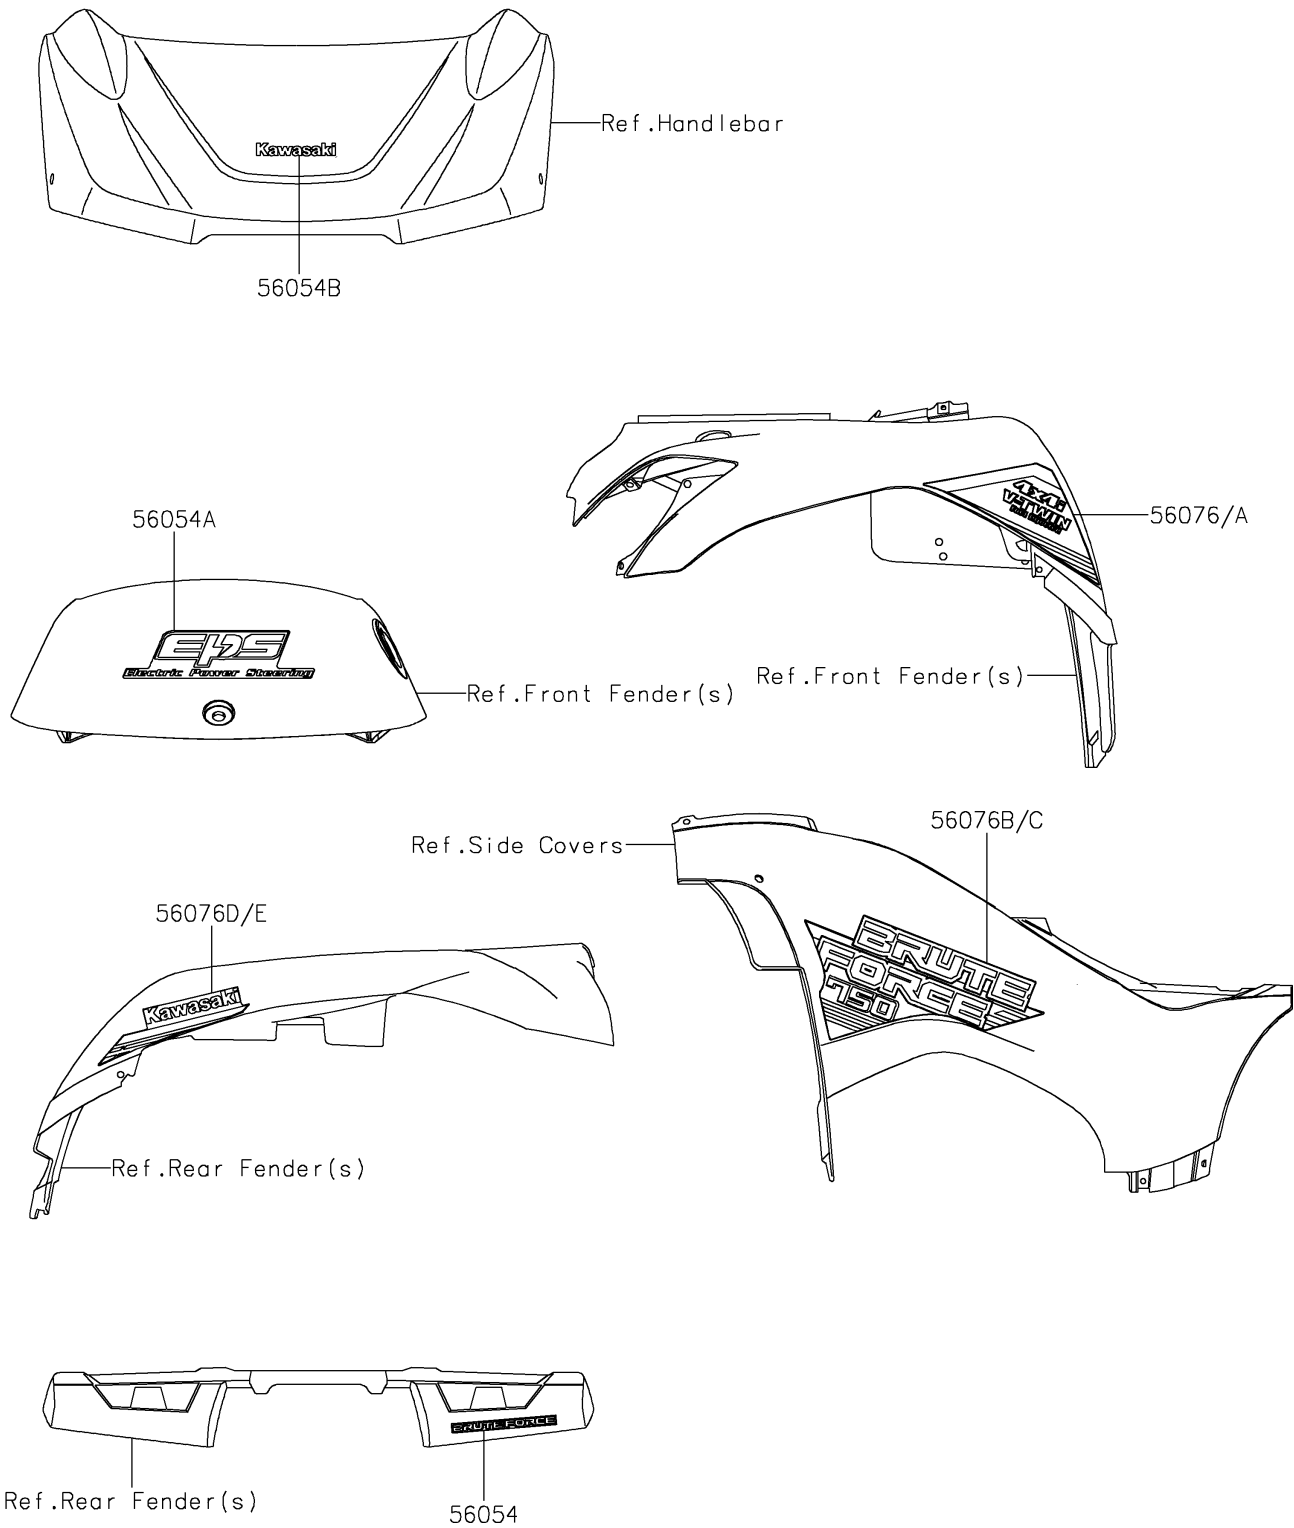

## PARTS DIAGRAM

Decals(White)(GNFNN/GPFNN)

F2861B

## PARTS LIST

Decals(White)(GNFNN/GPFNN)

**ITEM NAME**

**PART NUMBER**

**QUANTITY**

---