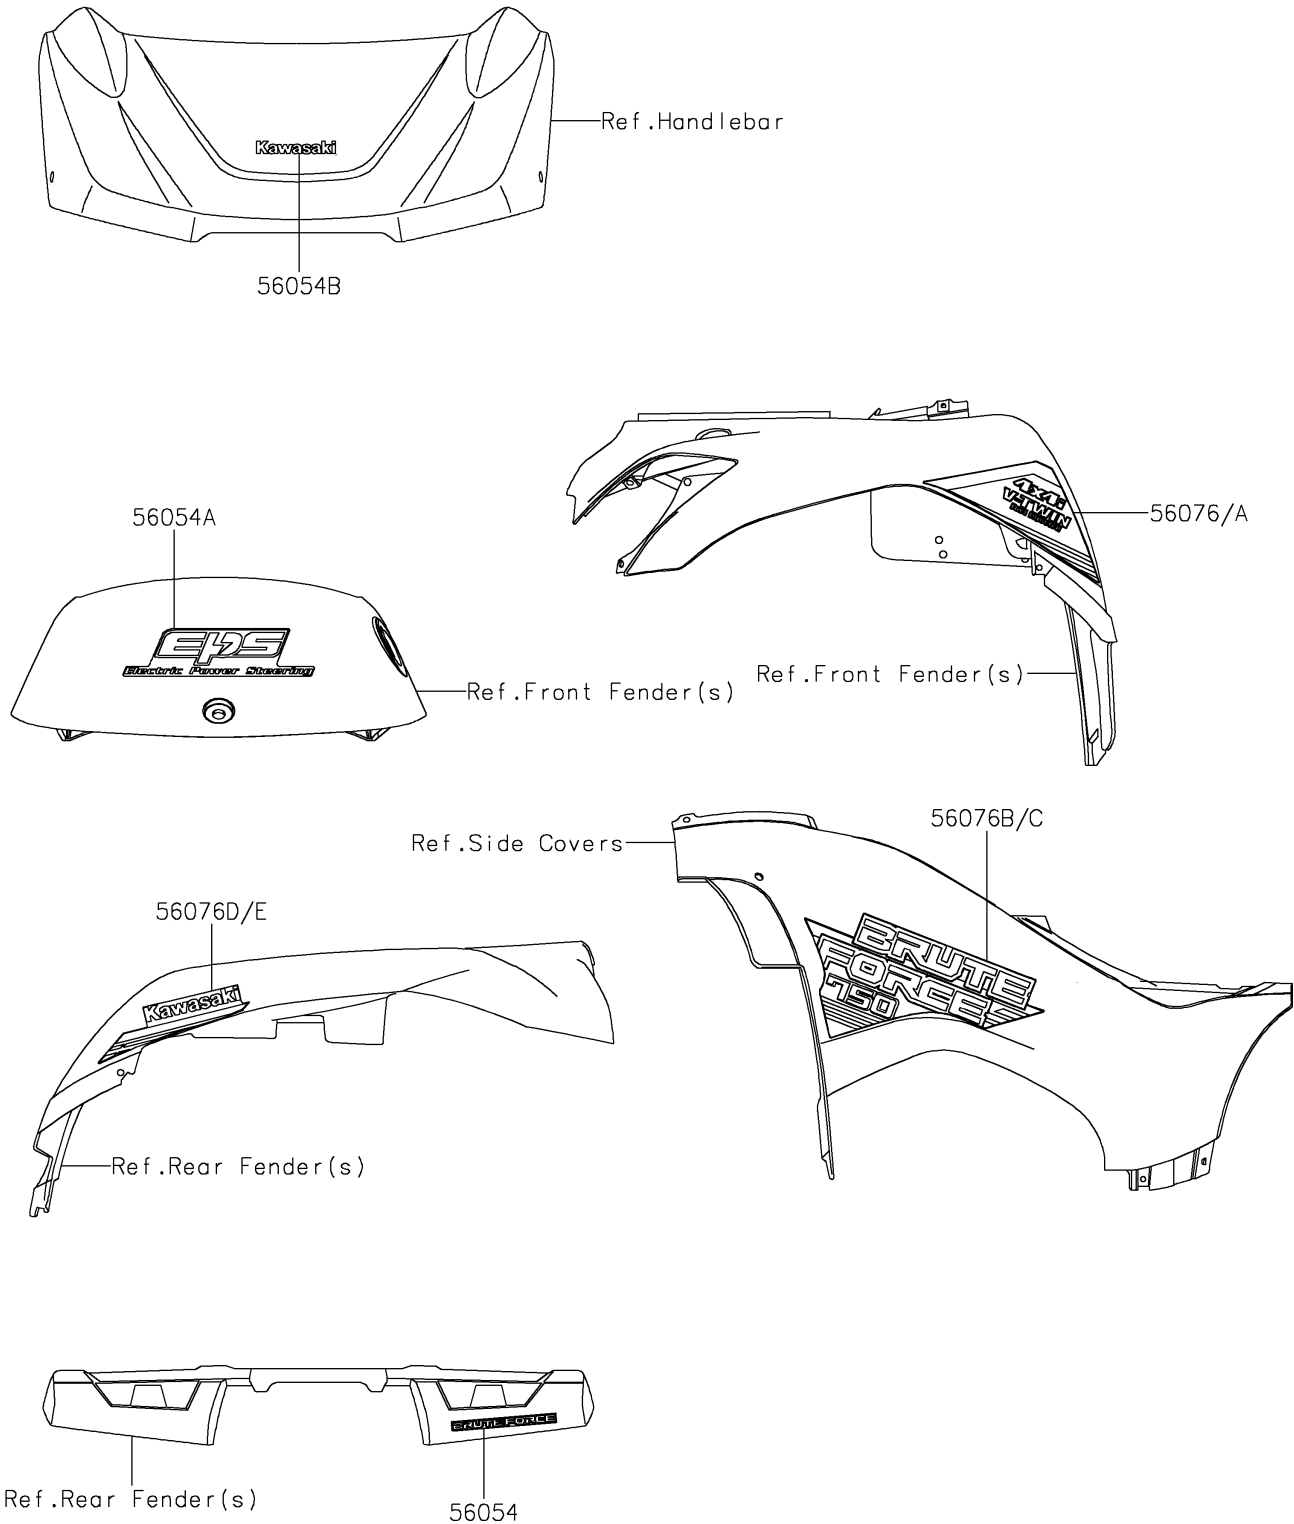

2022 BRUTE FORCE® 750 4x4i EPS

PARTS DIAGRAM

Decals(White)(GNFNN/GPFNN)

F2861B

2022 BRUTE FORCE[®] 750 4x4i EPS

PARTS LIST

Decals(White)(GNFNN/GPFNN)

ITEM NAME

PART NUMBER

QUANTITY
