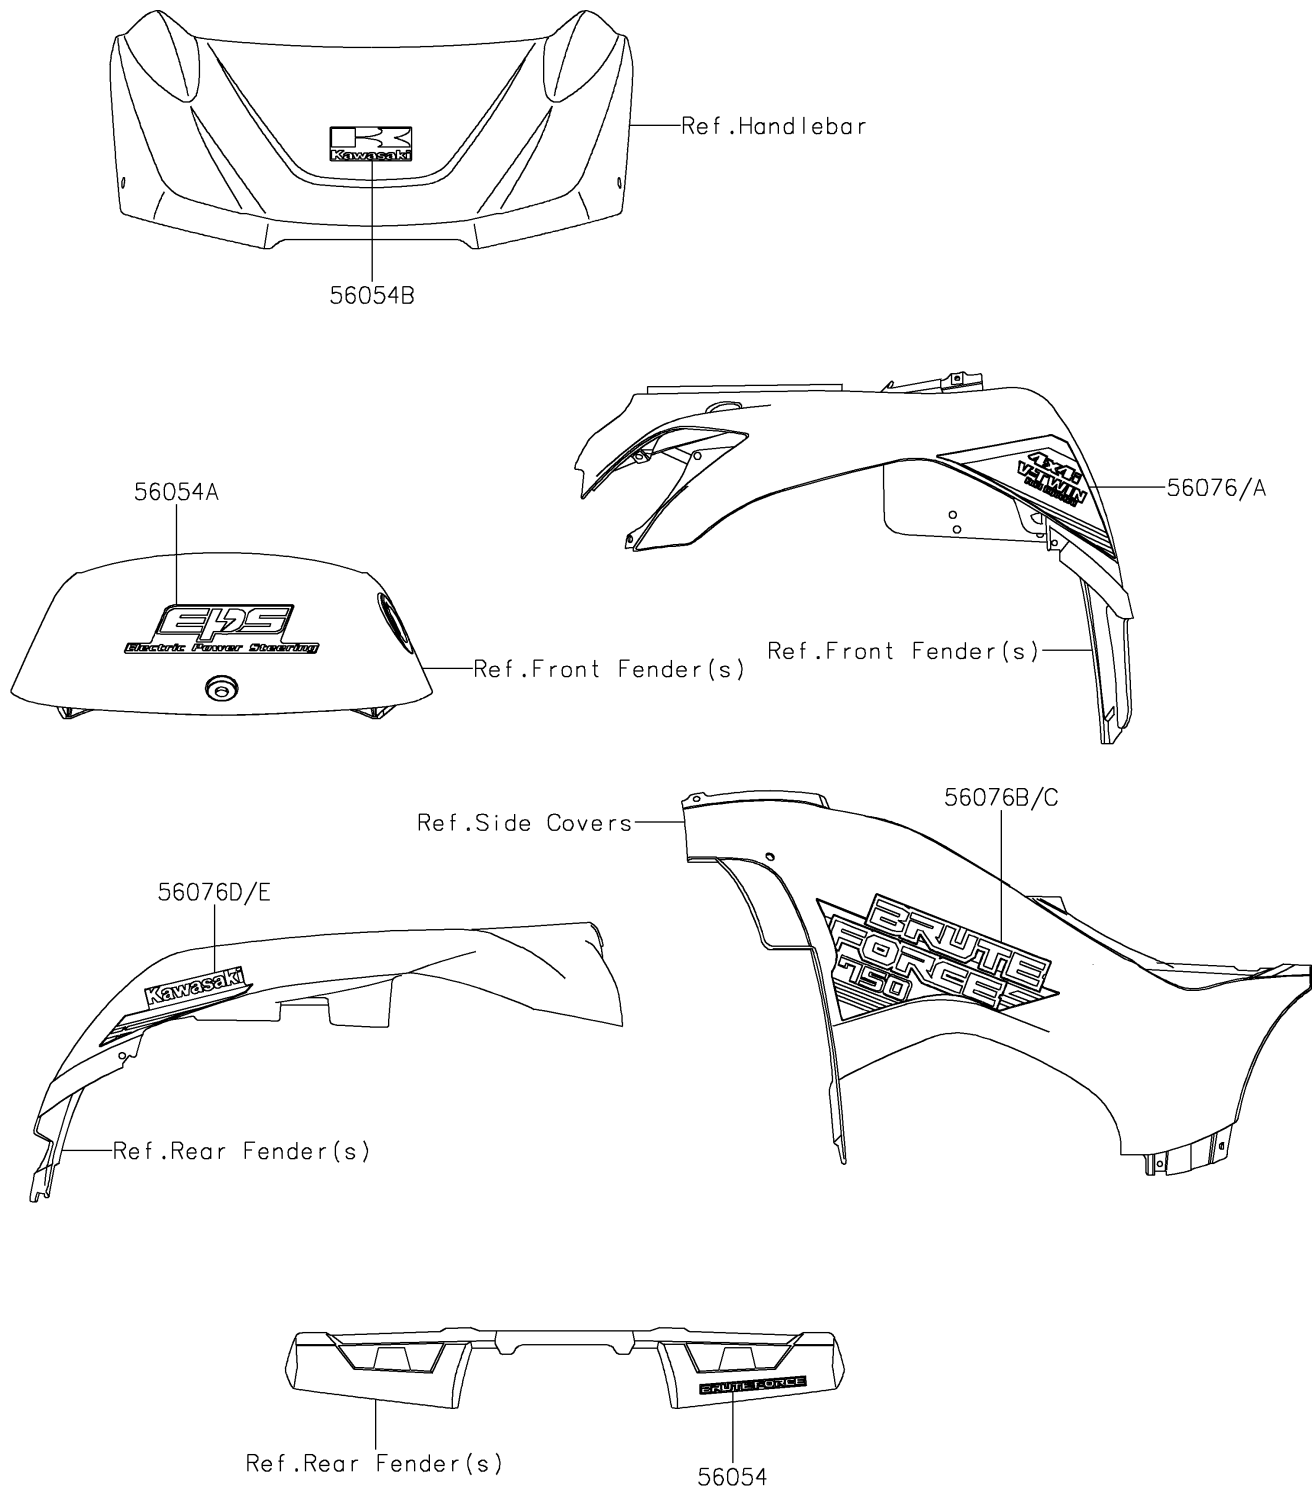

2022 BRUTE FORCE® 750 4x4i EPS

PARTS DIAGRAM

Decals(Black)(GMFNN)

F2861A

2022 BRUTE FORCE® 750 4x4i EPS

PARTS LIST

Decals(Black)(GMFNN)

ITEM NAME

PART NUMBER

QUANTITY
