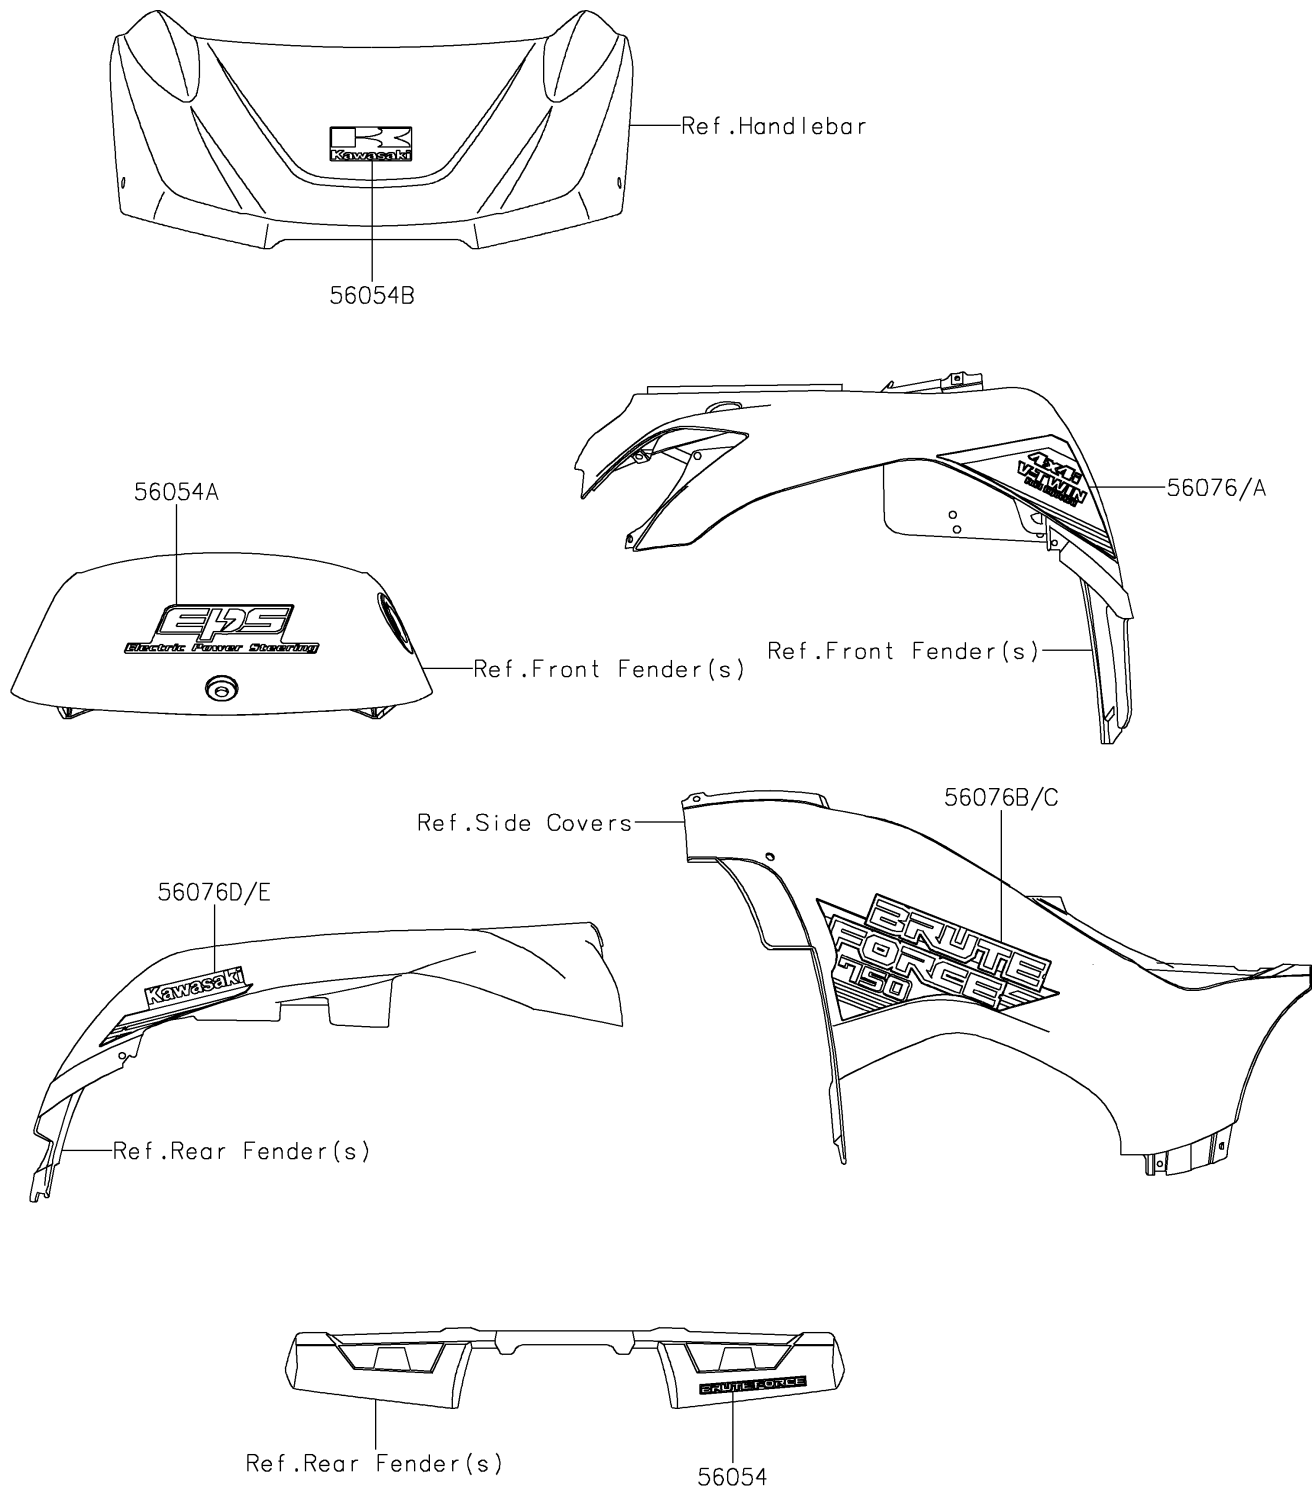

2022 BRUTE FORCE® 750 4x4i EPS

PARTS DIAGRAM

Decals(White)(GMFNN)

F2861

2022 BRUTE FORCE[®] 750 4x4i EPS

PARTS LIST

Decals(White)(GMFNN)

ITEM NAME

PART NUMBER

QUANTITY
