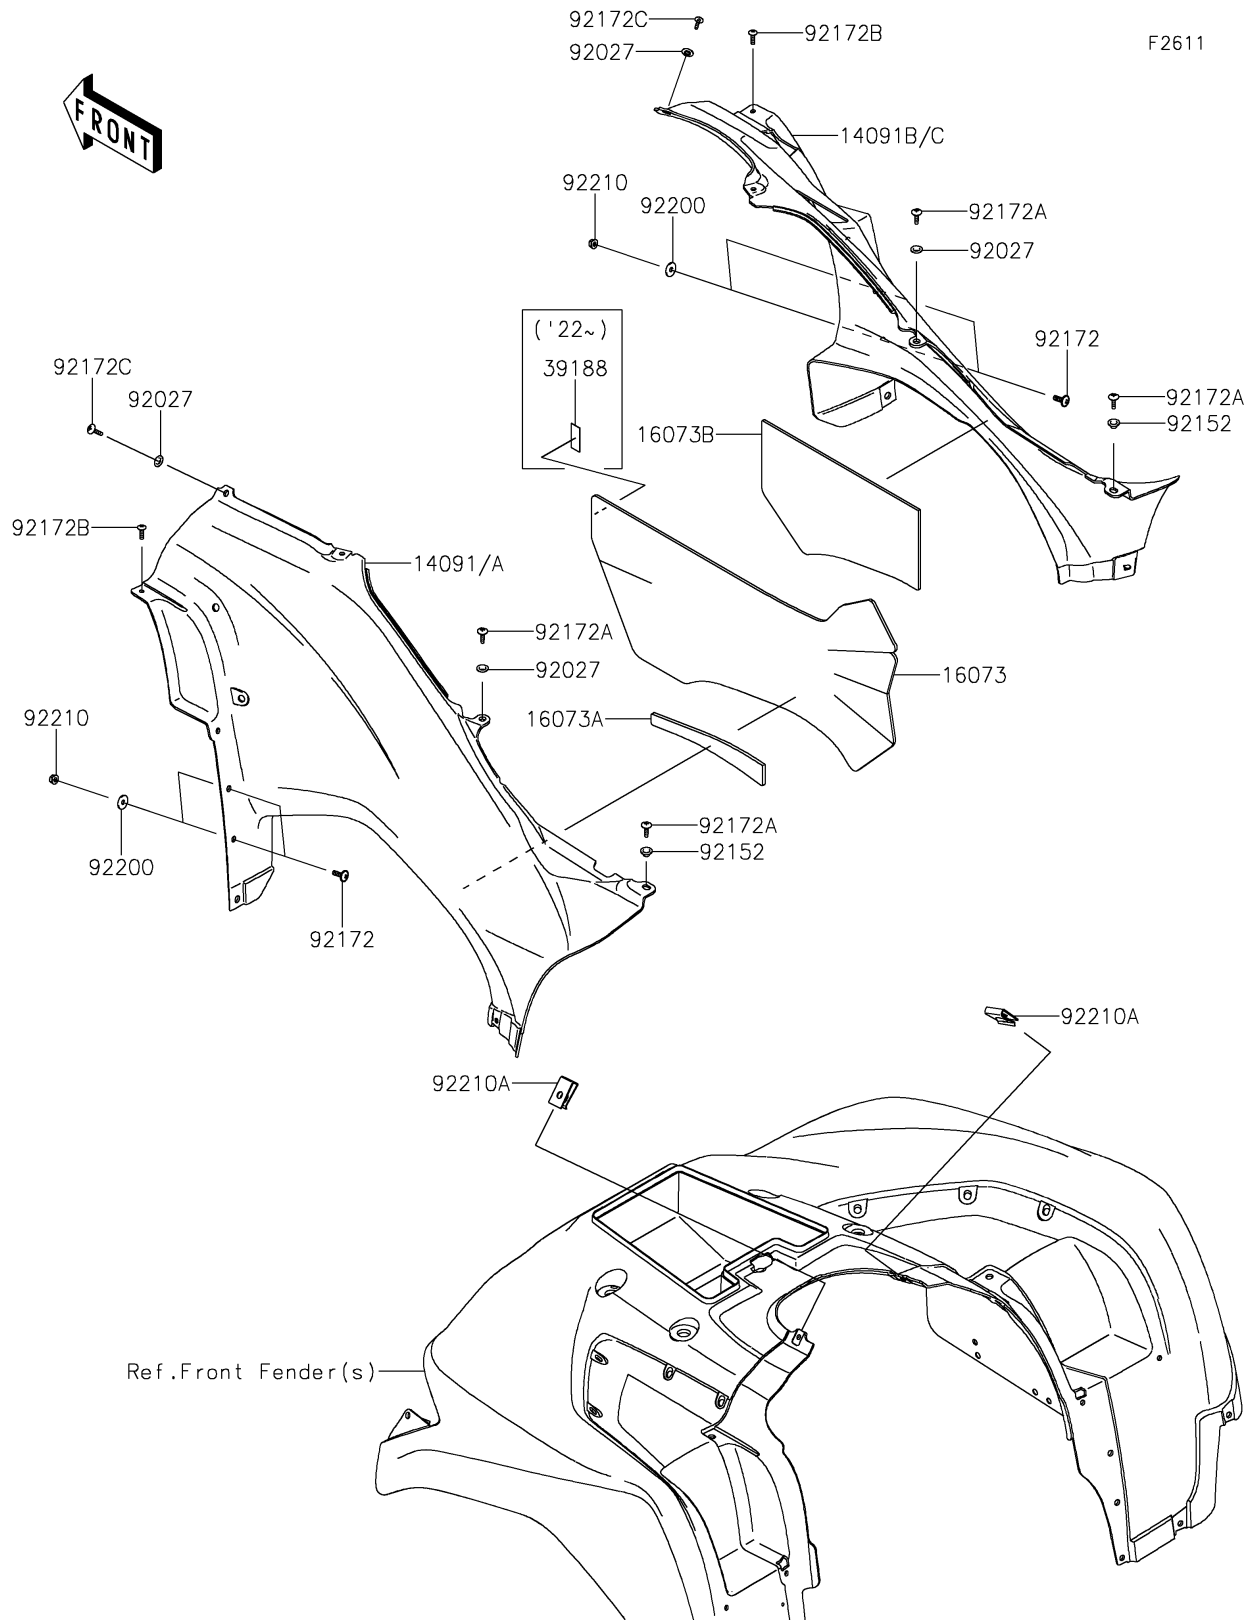

2022 BRUTE FORCE® 750 4x4i EPS

PARTS DIAGRAM

Side Covers

2022 BRUTE FORCE® 750 4x4i EPS

PARTS LIST

Side Covers

ITEM NAME	PART NUMBER	QUANTITY
-----------	-------------	----------
