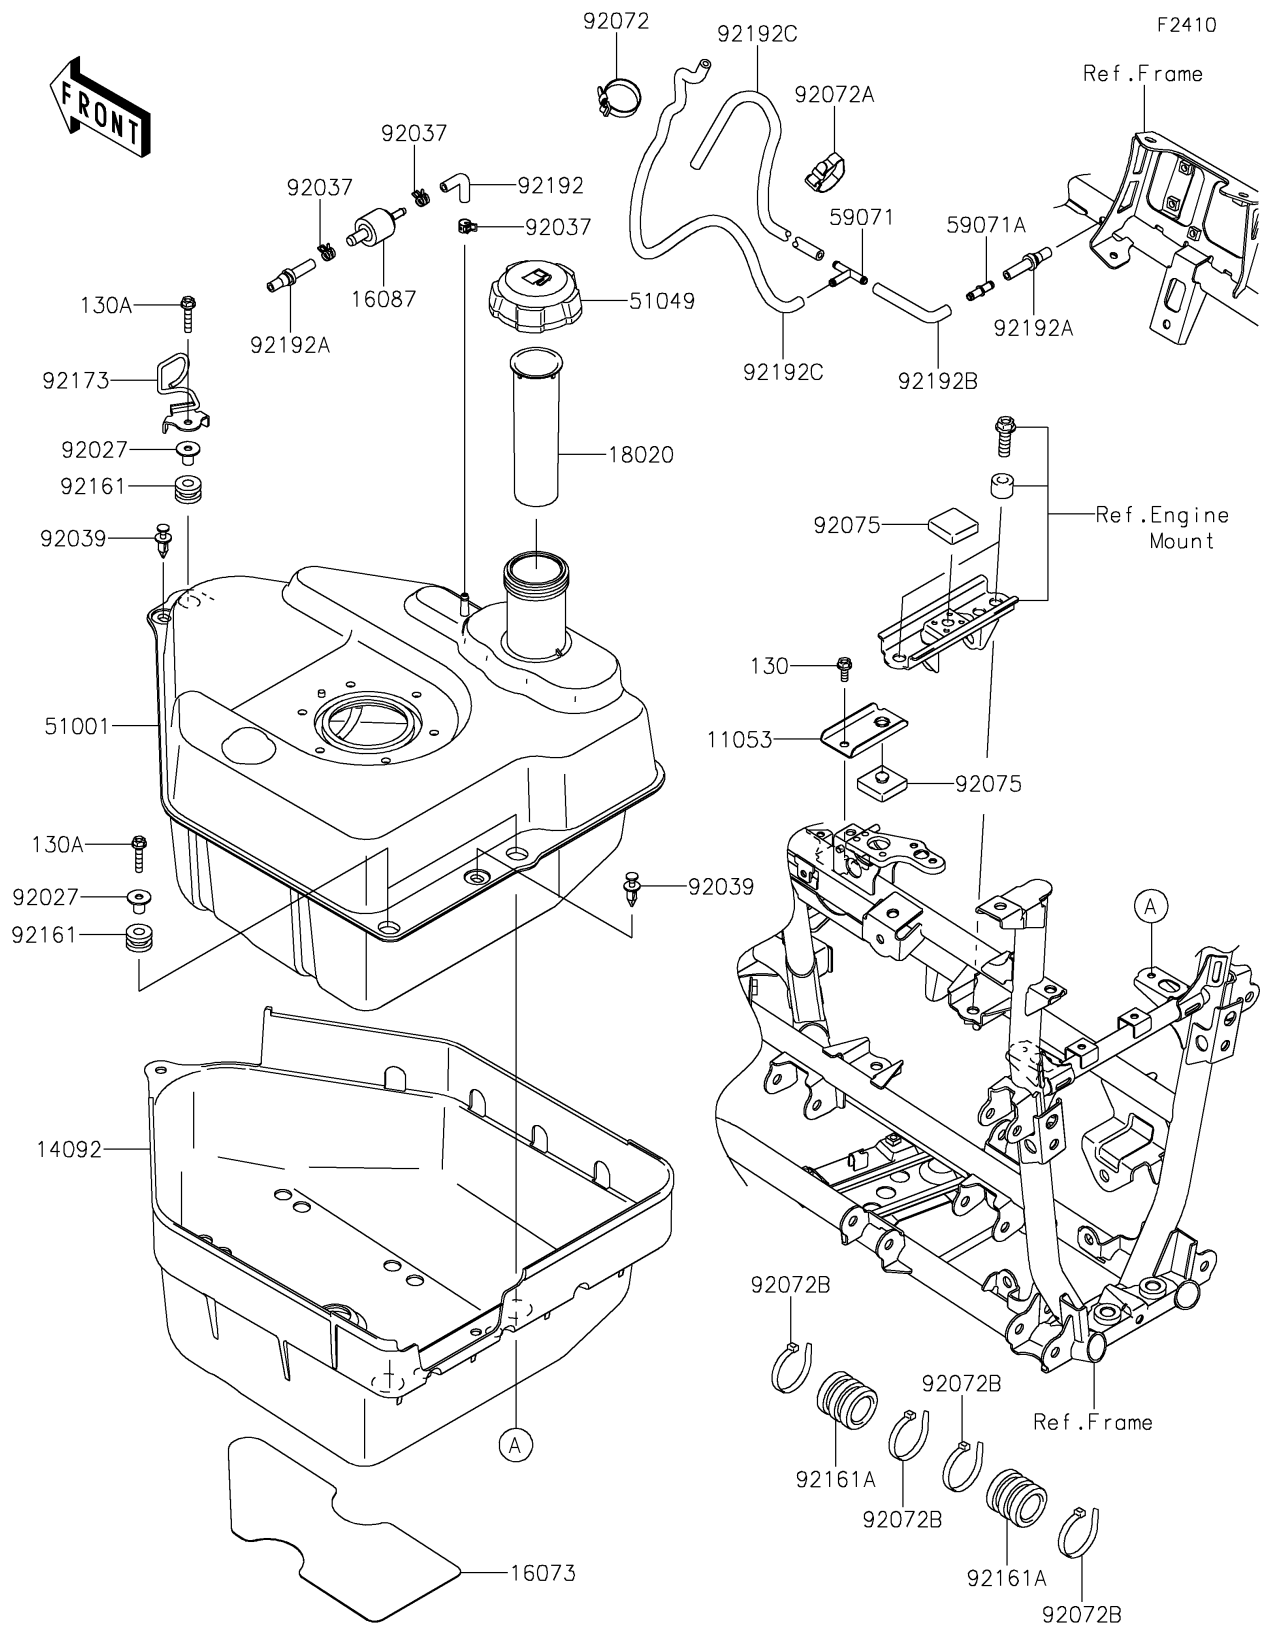

2023 Brute Force 750 4x4i EPS

PARTS DIAGRAM

Fuel Tank

2023 Brute Force 750 4x4i EPS

PARTS LIST

Fuel Tank

ITEM NAME	PART NUMBER	QUANTITY
-----------	-------------	----------
