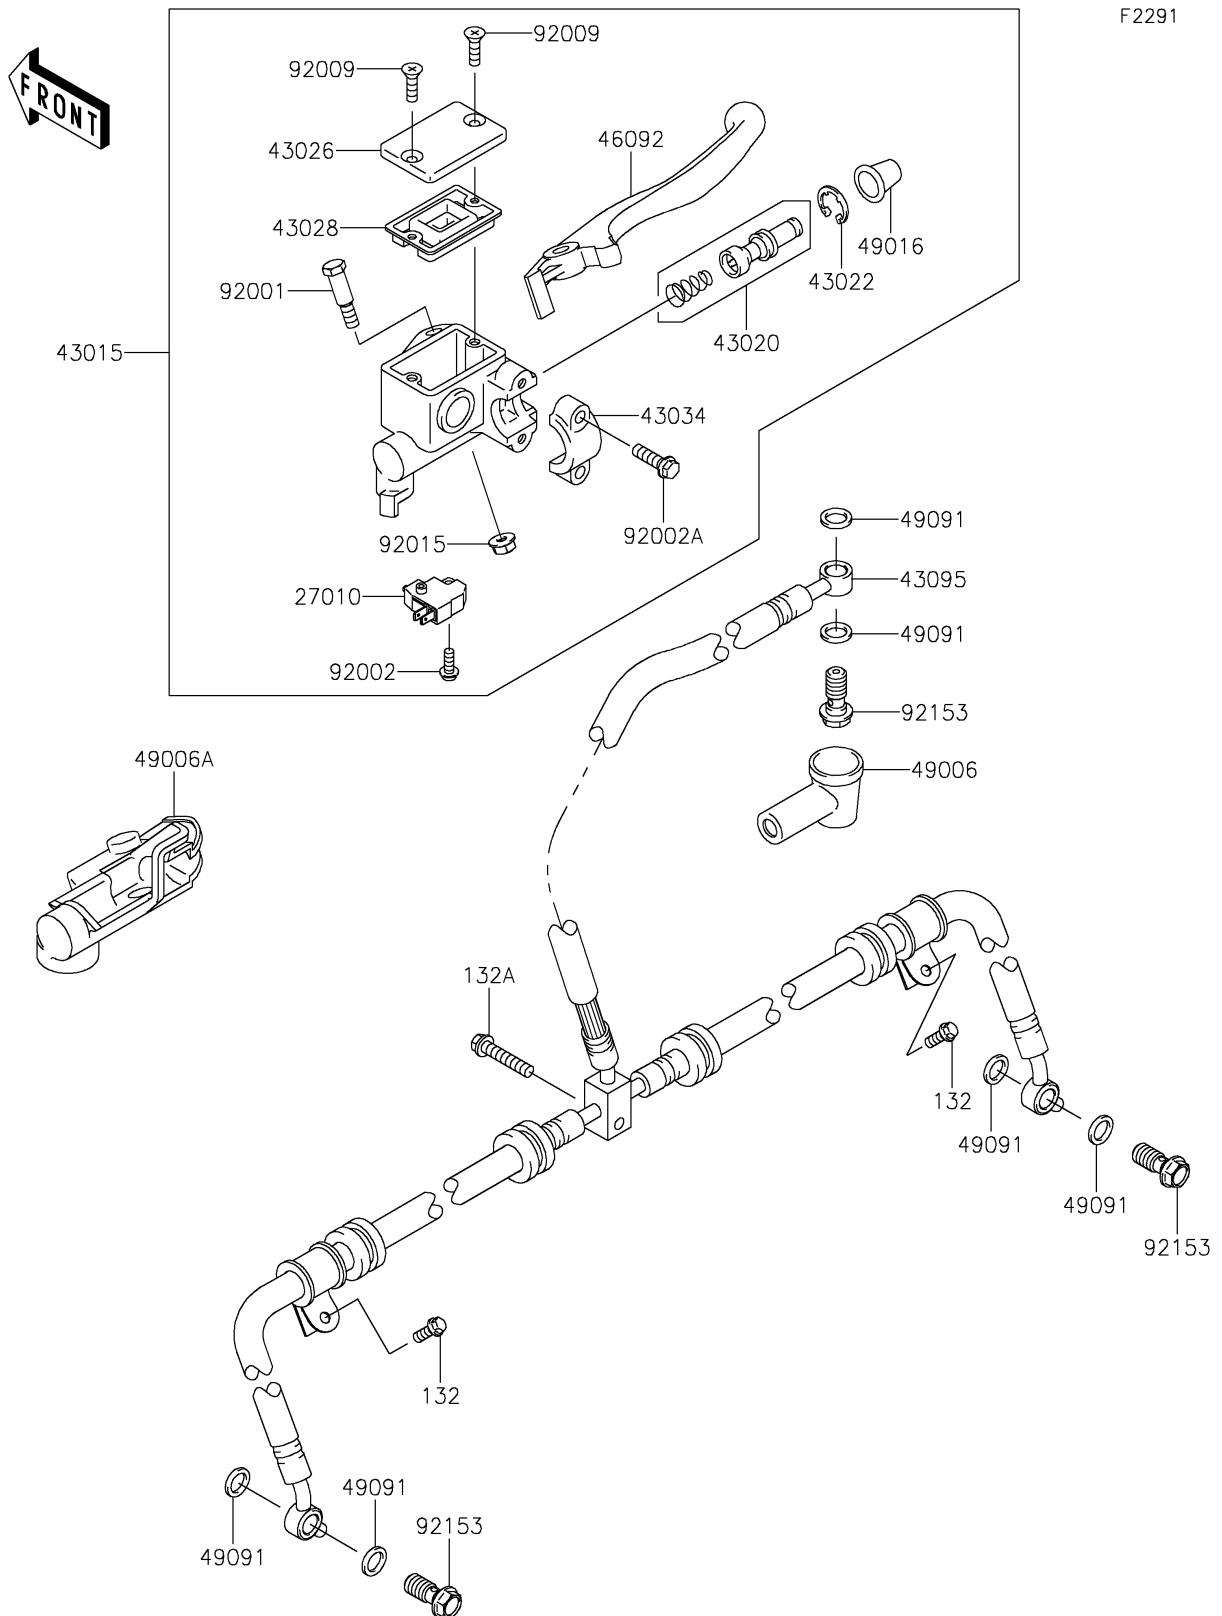

2023 Brute Force 750 4x4i EPS

PARTS DIAGRAM

Front Master Cylinder

2023 Brute Force 750 4x4i EPS

PARTS LIST

Front Master Cylinder

ITEM NAME	PART NUMBER	QUANTITY
-----------	-------------	----------
