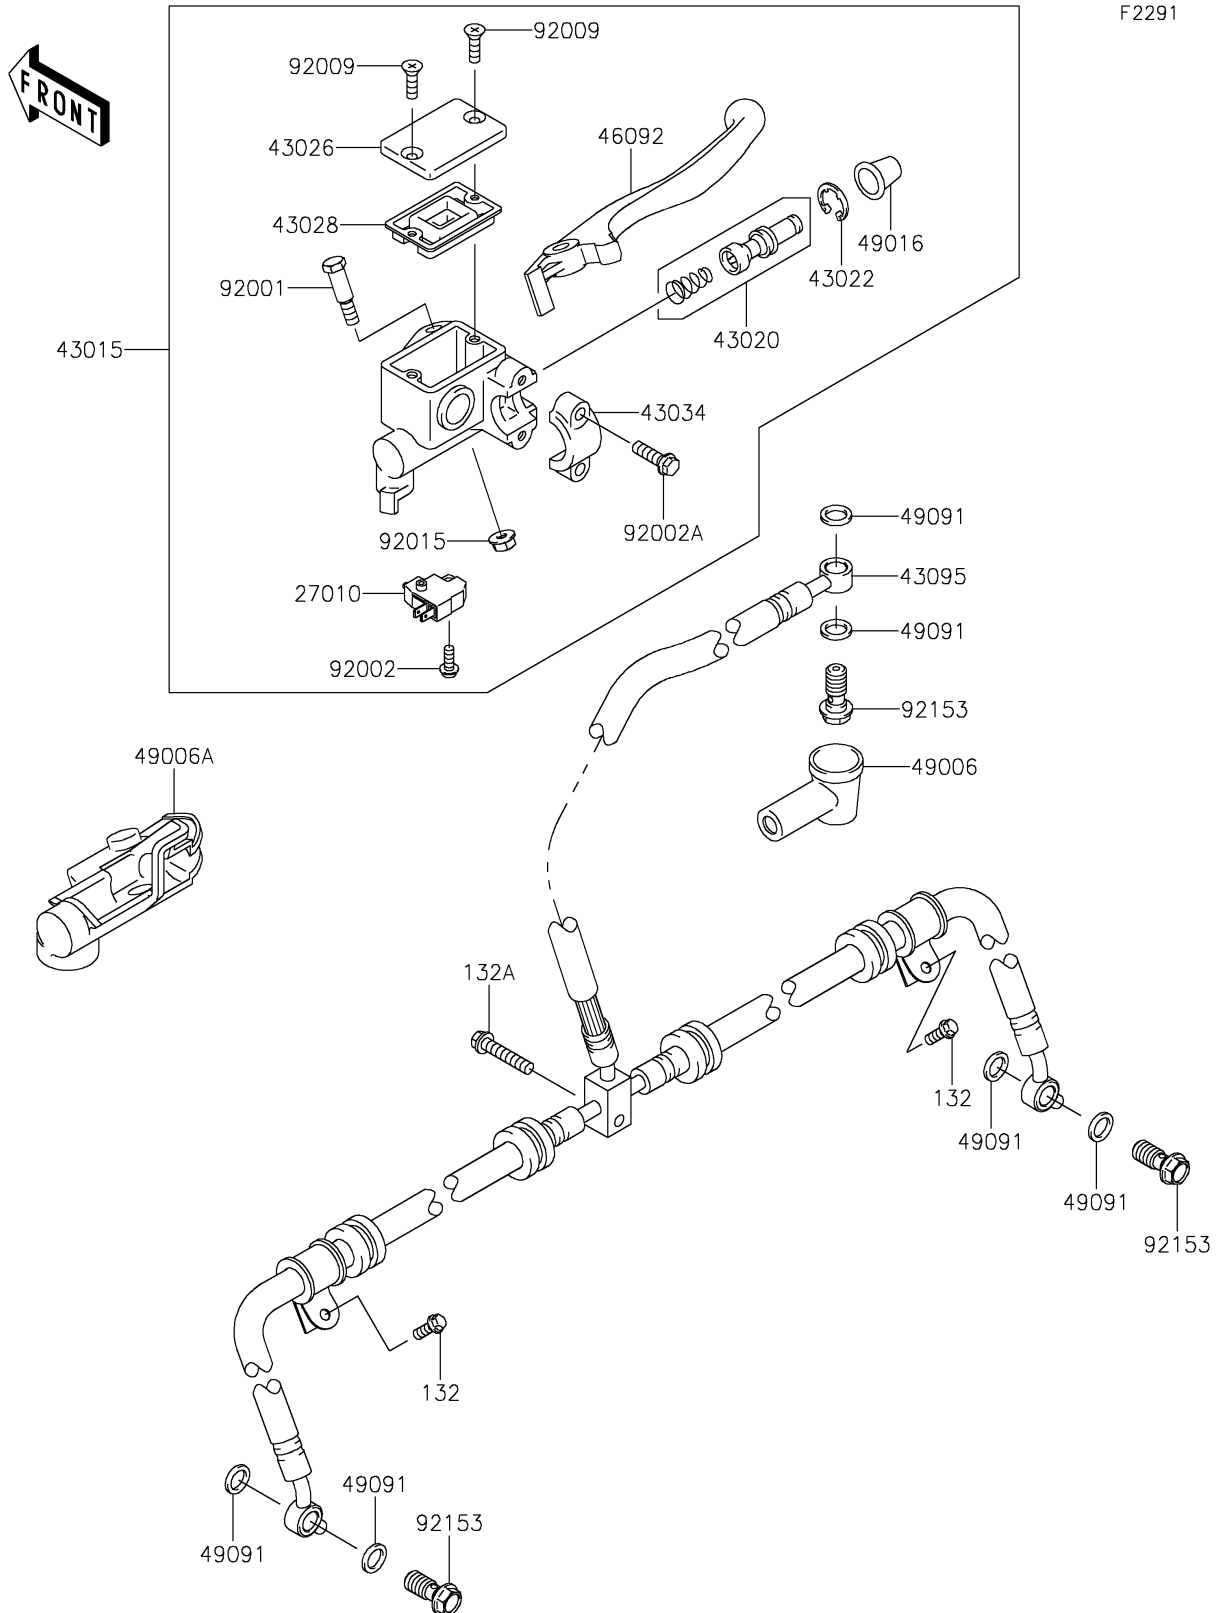

2022 BRUTE FORCE® 750 4x4i EPS

PARTS DIAGRAM

Front Master Cylinder

2022 BRUTE FORCE® 750 4x4i EPS

PARTS LIST

Front Master Cylinder

ITEM NAME	PART NUMBER	QUANTITY
-----------	-------------	----------
