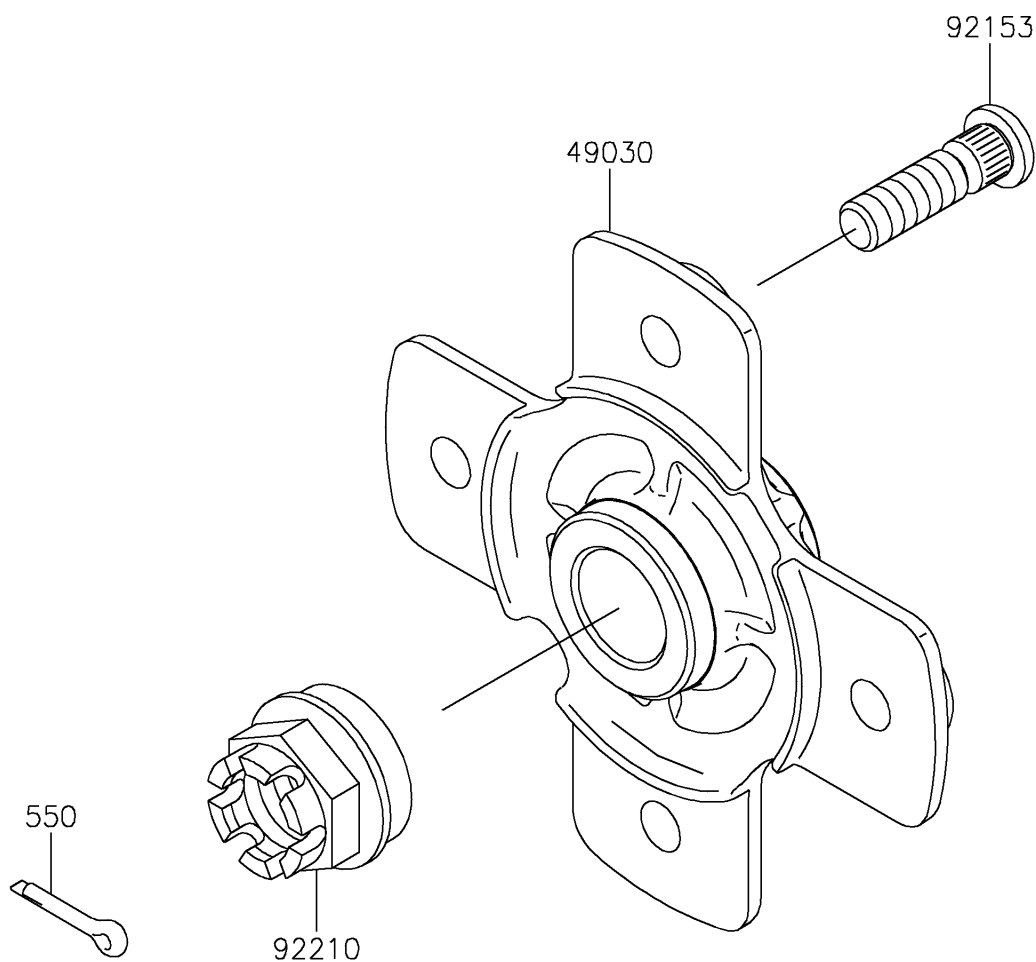

2022 BRUTE FORCE® 750 4x4i EPS

Kawasaki
Let the Good Times Roll®

PARTS DIAGRAM

Rear Hub

F2240

2022 BRUTE FORCE[®] 750 4x4i EPS

PARTS LIST

Rear Hub

ITEM NAME	PART NUMBER	QUANTITY
-----------	-------------	----------
