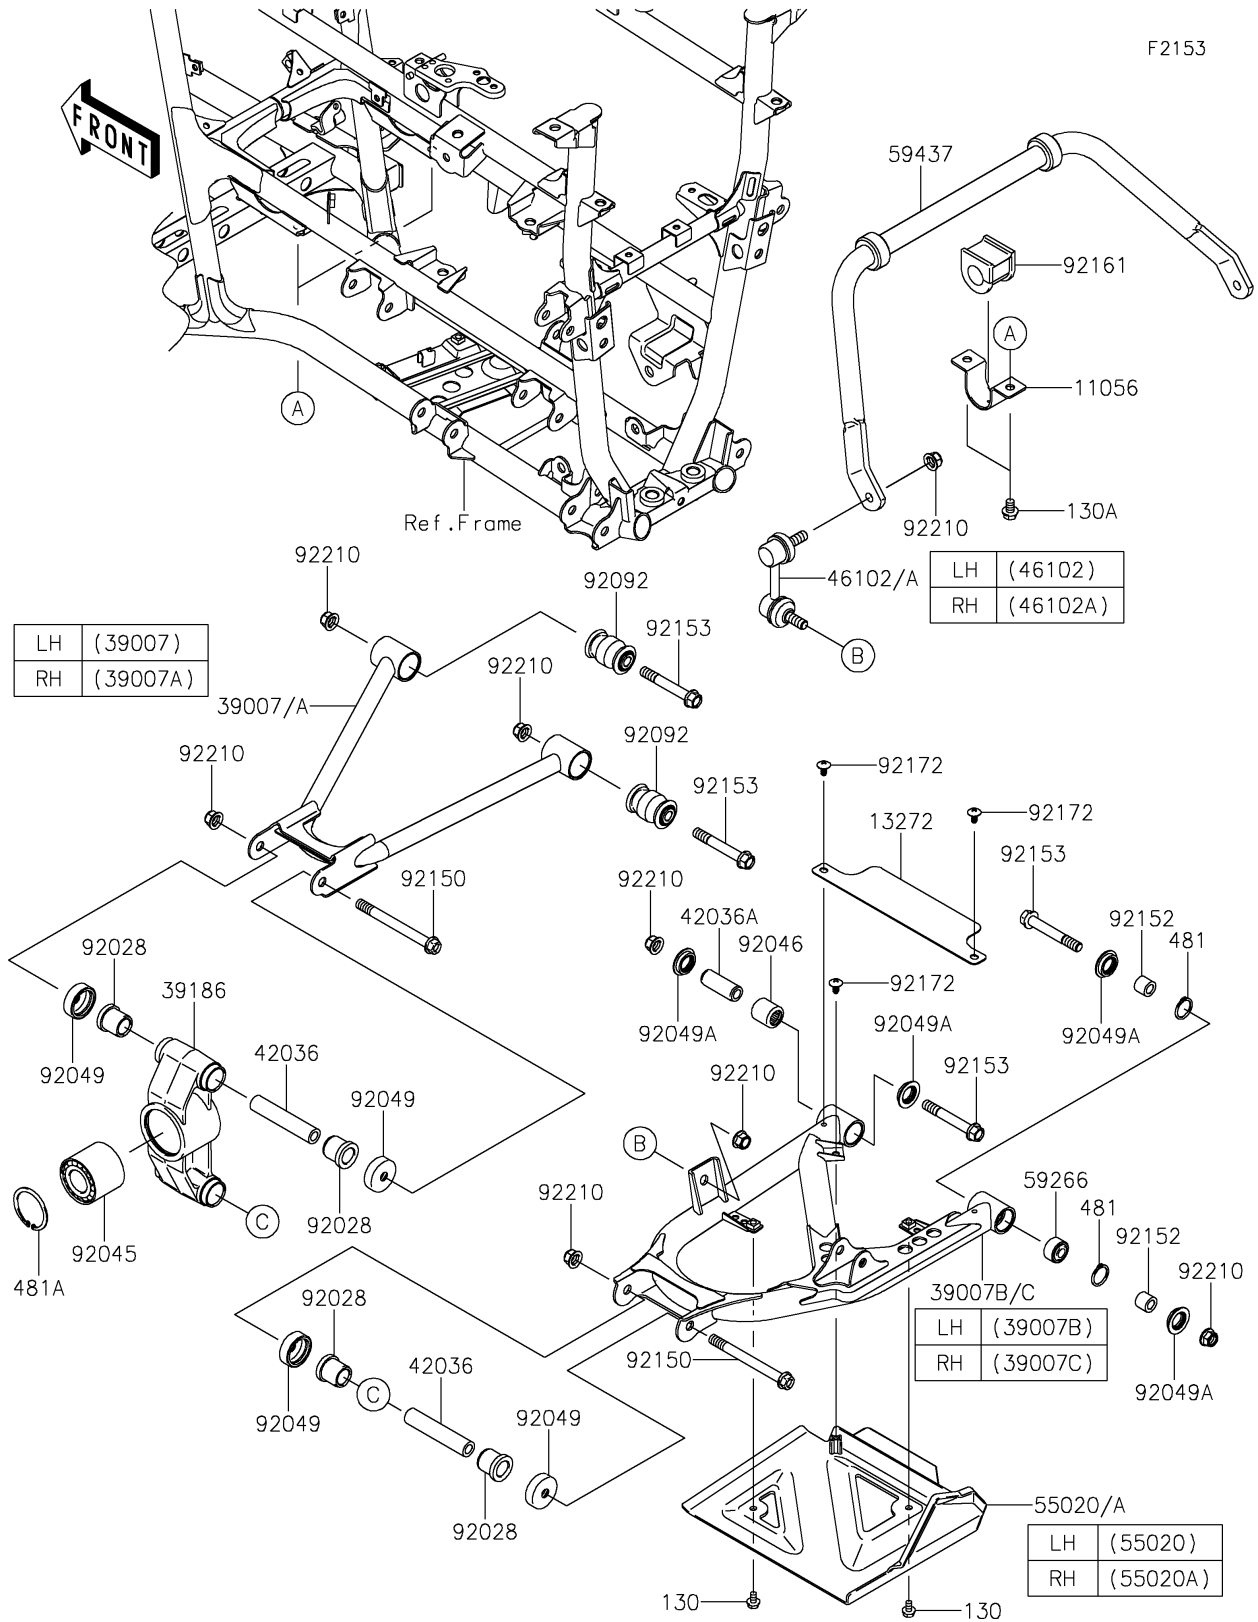

2022 BRUTE FORCE® 750 4x4i EPS

PARTS DIAGRAM

Rear Suspension

2022 BRUTE FORCE[®] 750 4x4i EPS

PARTS LIST

Rear Suspension

ITEM NAME	PART NUMBER	QUANTITY
-----------	-------------	----------
