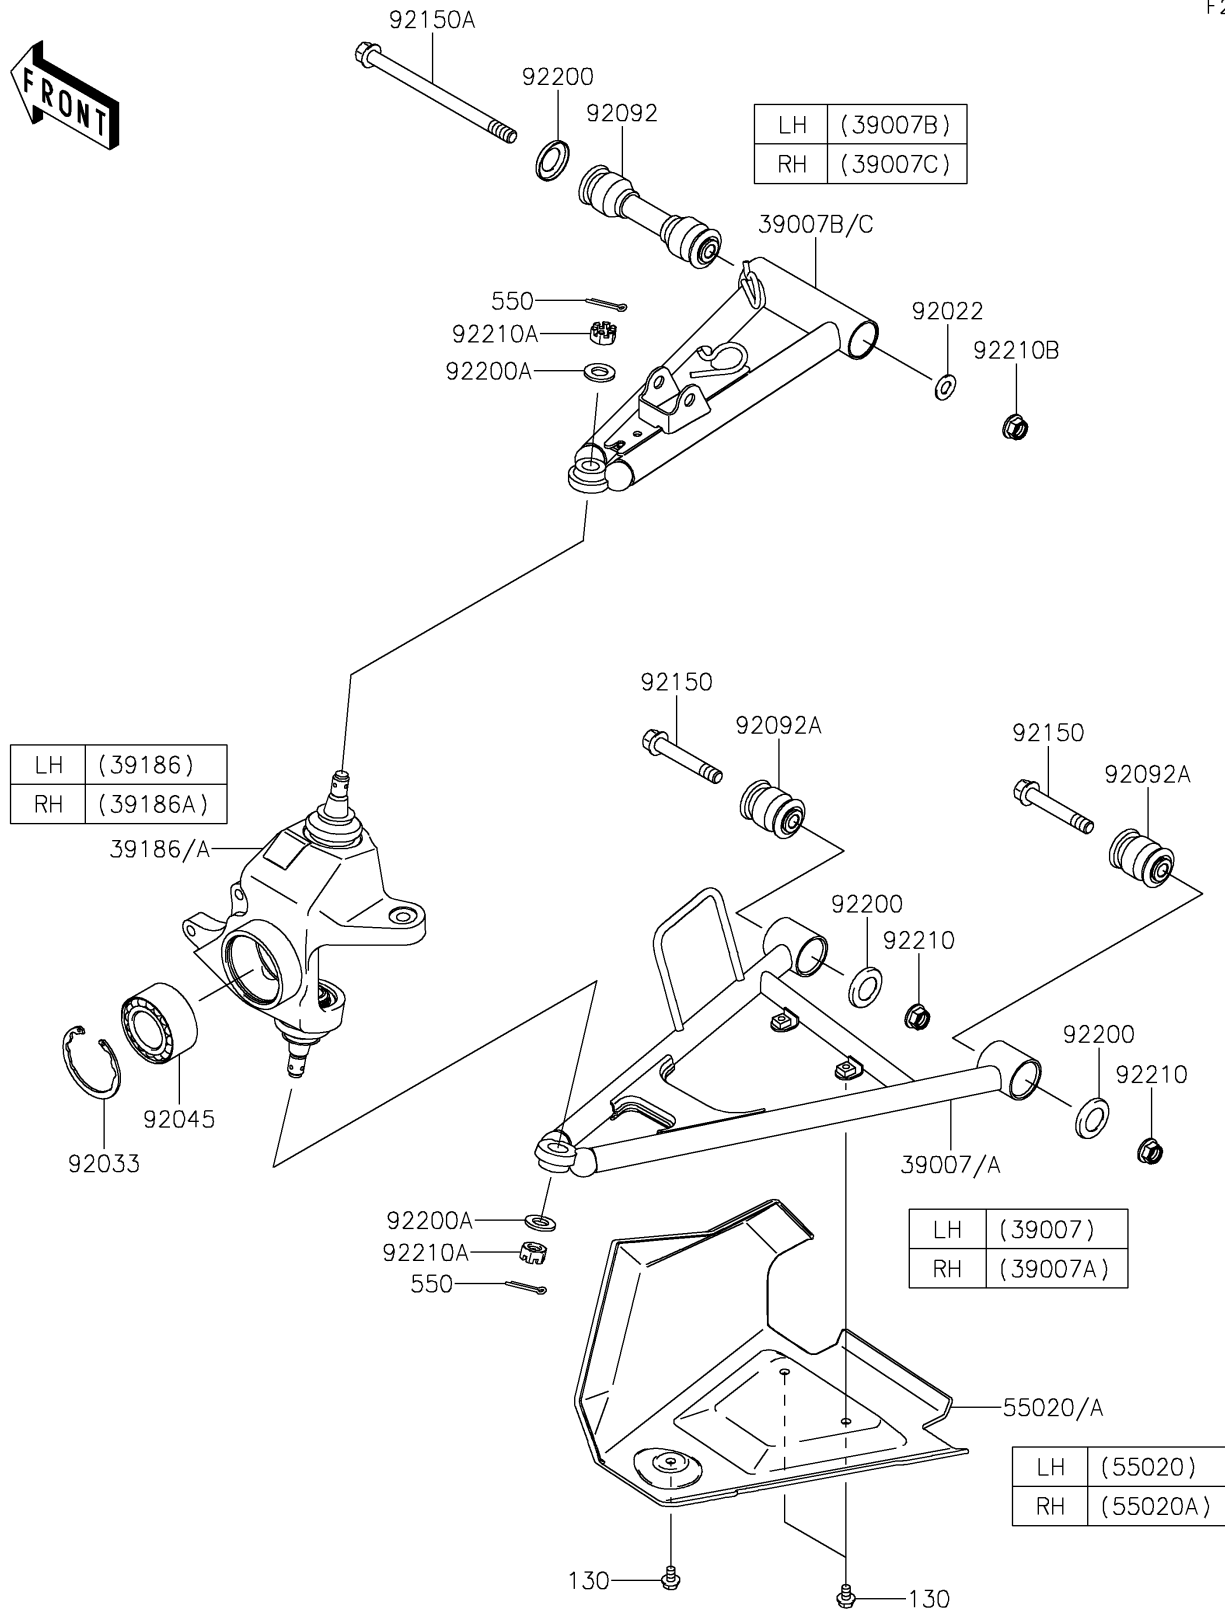

2023 Brute Force 750 4x4i EPS

PARTS DIAGRAM

Front Suspension

F2152

2023 Brute Force 750 4x4i EPS

PARTS LIST

Front Suspension

ITEM NAME	PART NUMBER	QUANTITY
-----------	-------------	----------
