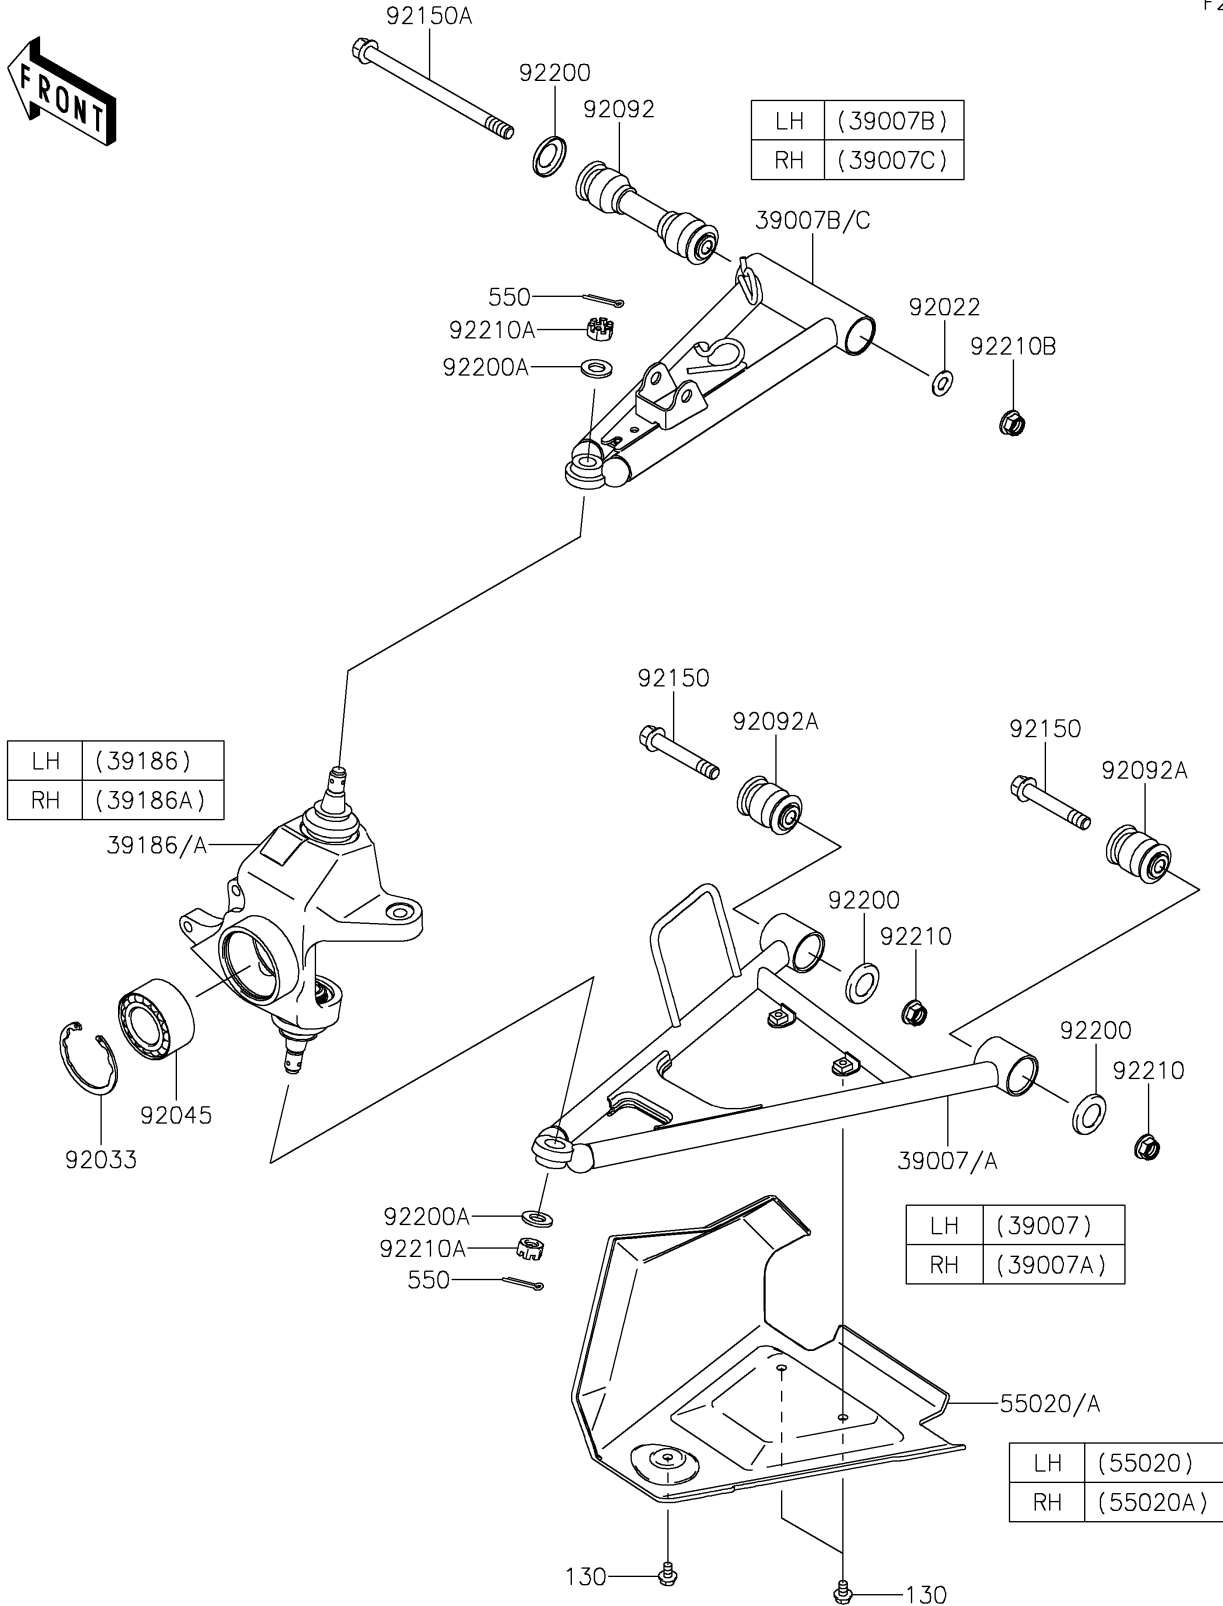

2022 BRUTE FORCE® 750 4x4i EPS

PARTS DIAGRAM

Front Suspension

F2152

2022 BRUTE FORCE® 750 4x4i EPS

PARTS LIST

Front Suspension

ITEM NAME	PART NUMBER	QUANTITY
-----------	-------------	----------
