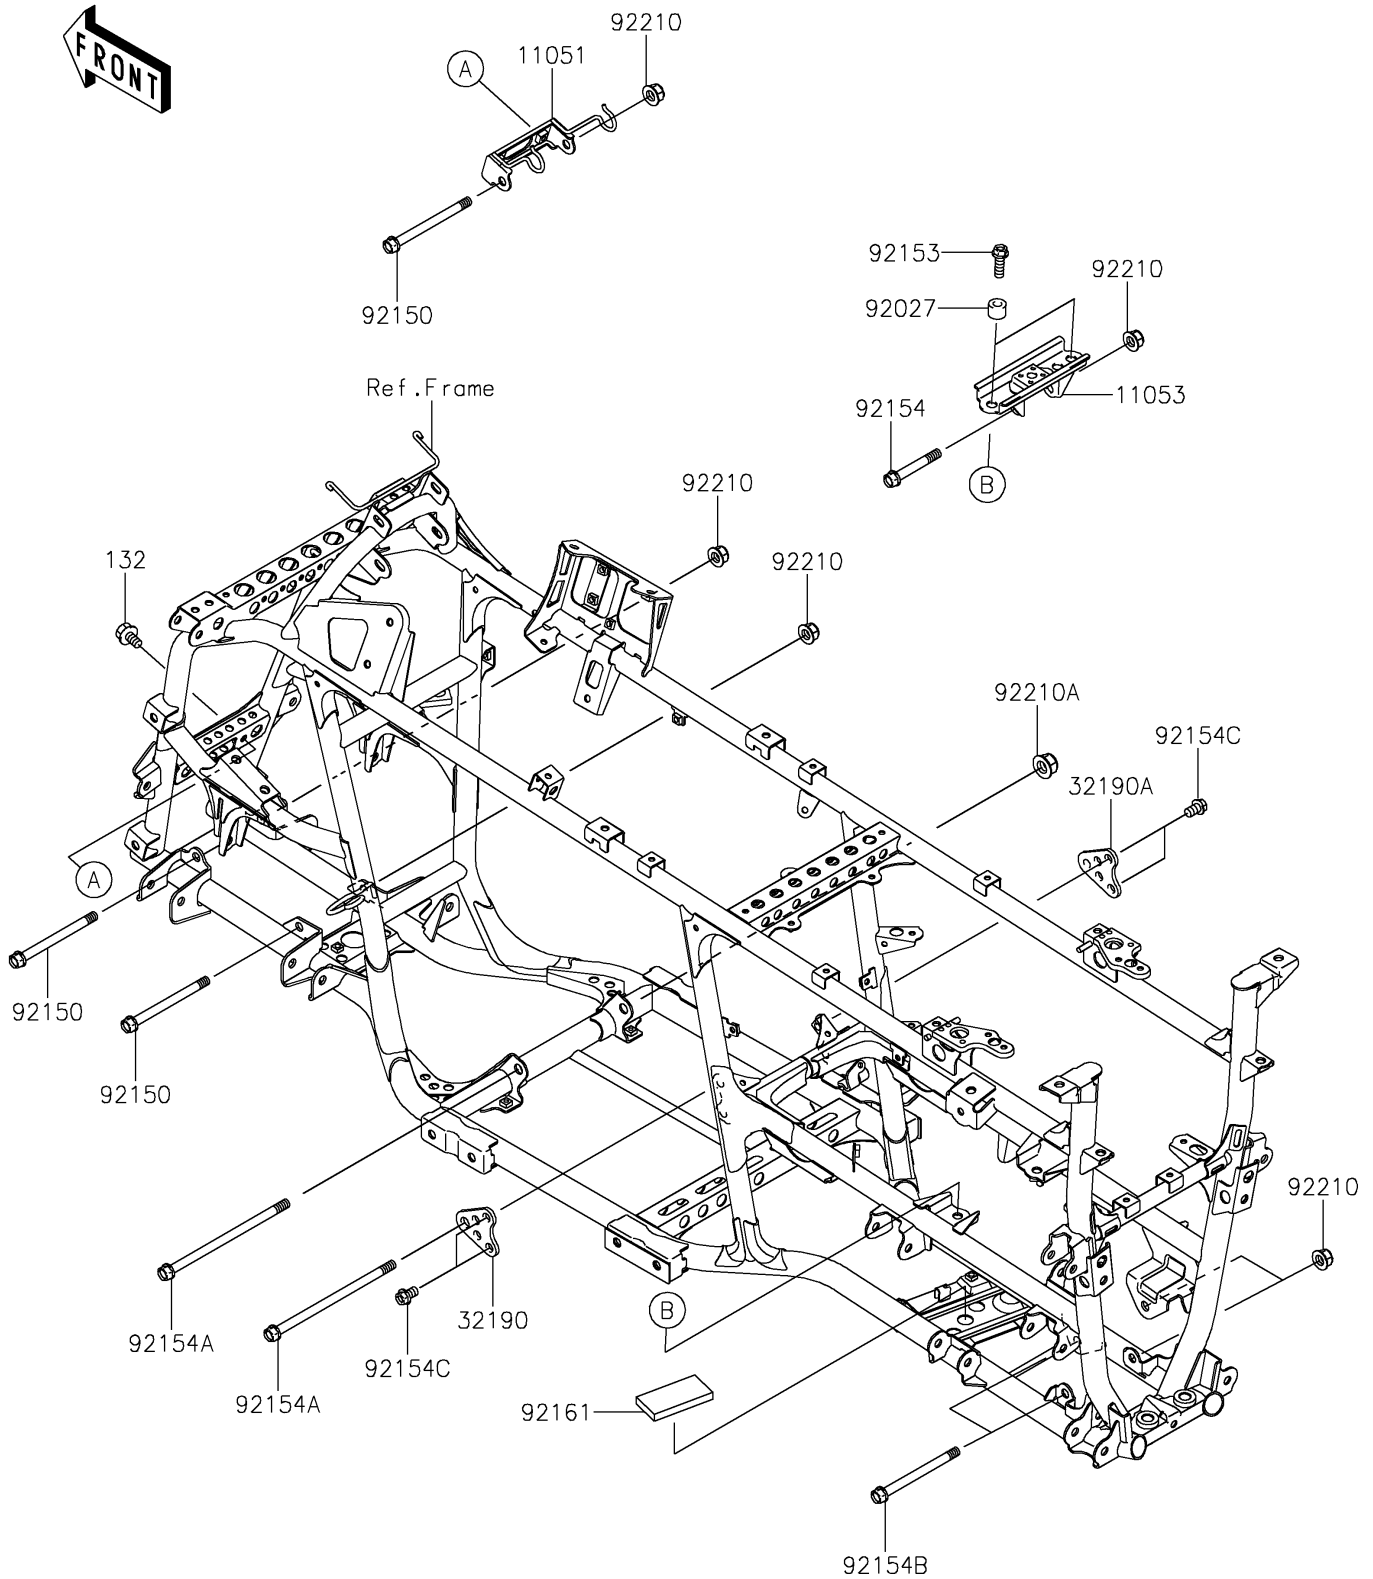

## PARTS DIAGRAM

### Engine Mount

F2122

# 2023 Brute Force 750 4x4i EPS

## PARTS LIST Engine Mount

ITEM NAME	PART NUMBER	QUANTITY
-----------	-------------	----------

---