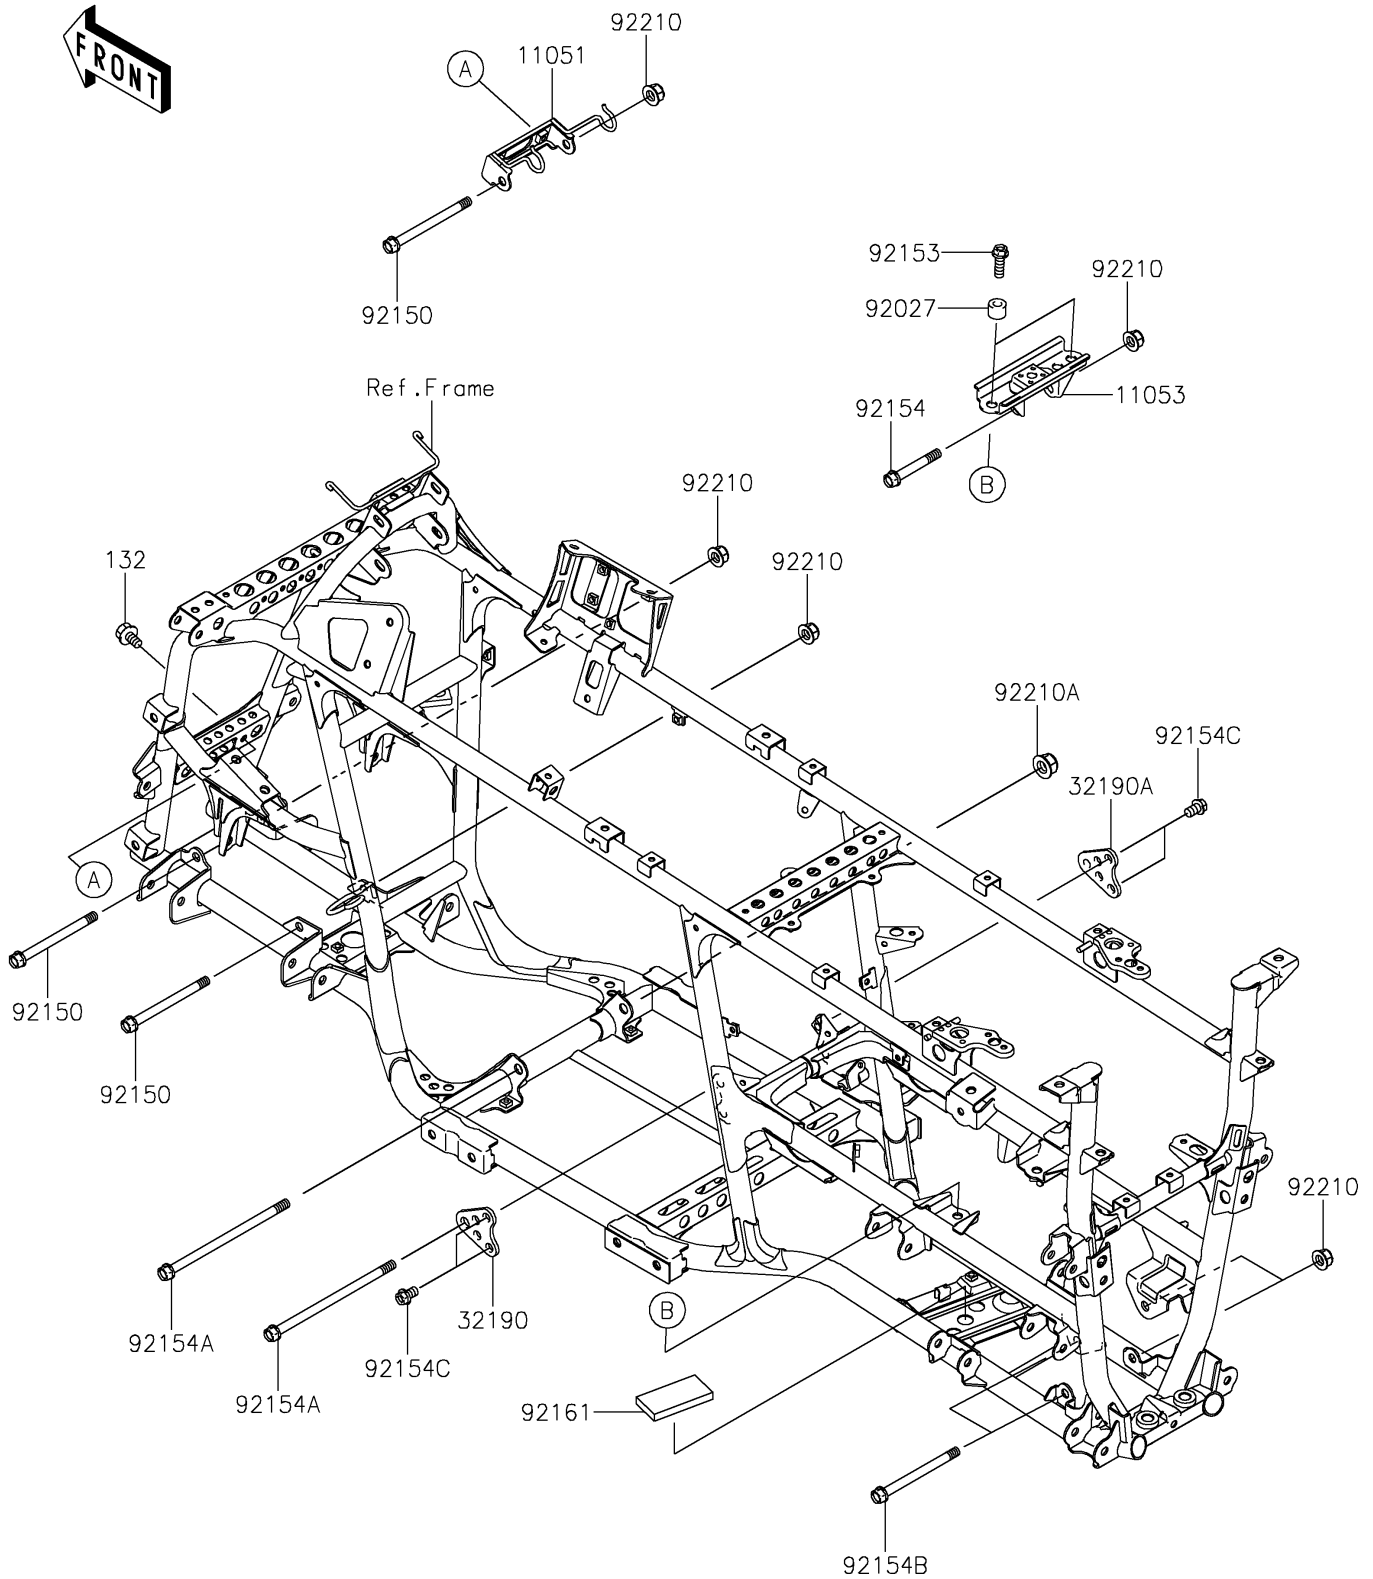

2022 BRUTE FORCE® 750 4x4i EPS

PARTS DIAGRAM

Engine Mount

F2122

2022 BRUTE FORCE® 750 4x4i EPS

PARTS LIST

Engine Mount

ITEM NAME	PART NUMBER	QUANTITY
-----------	-------------	----------
