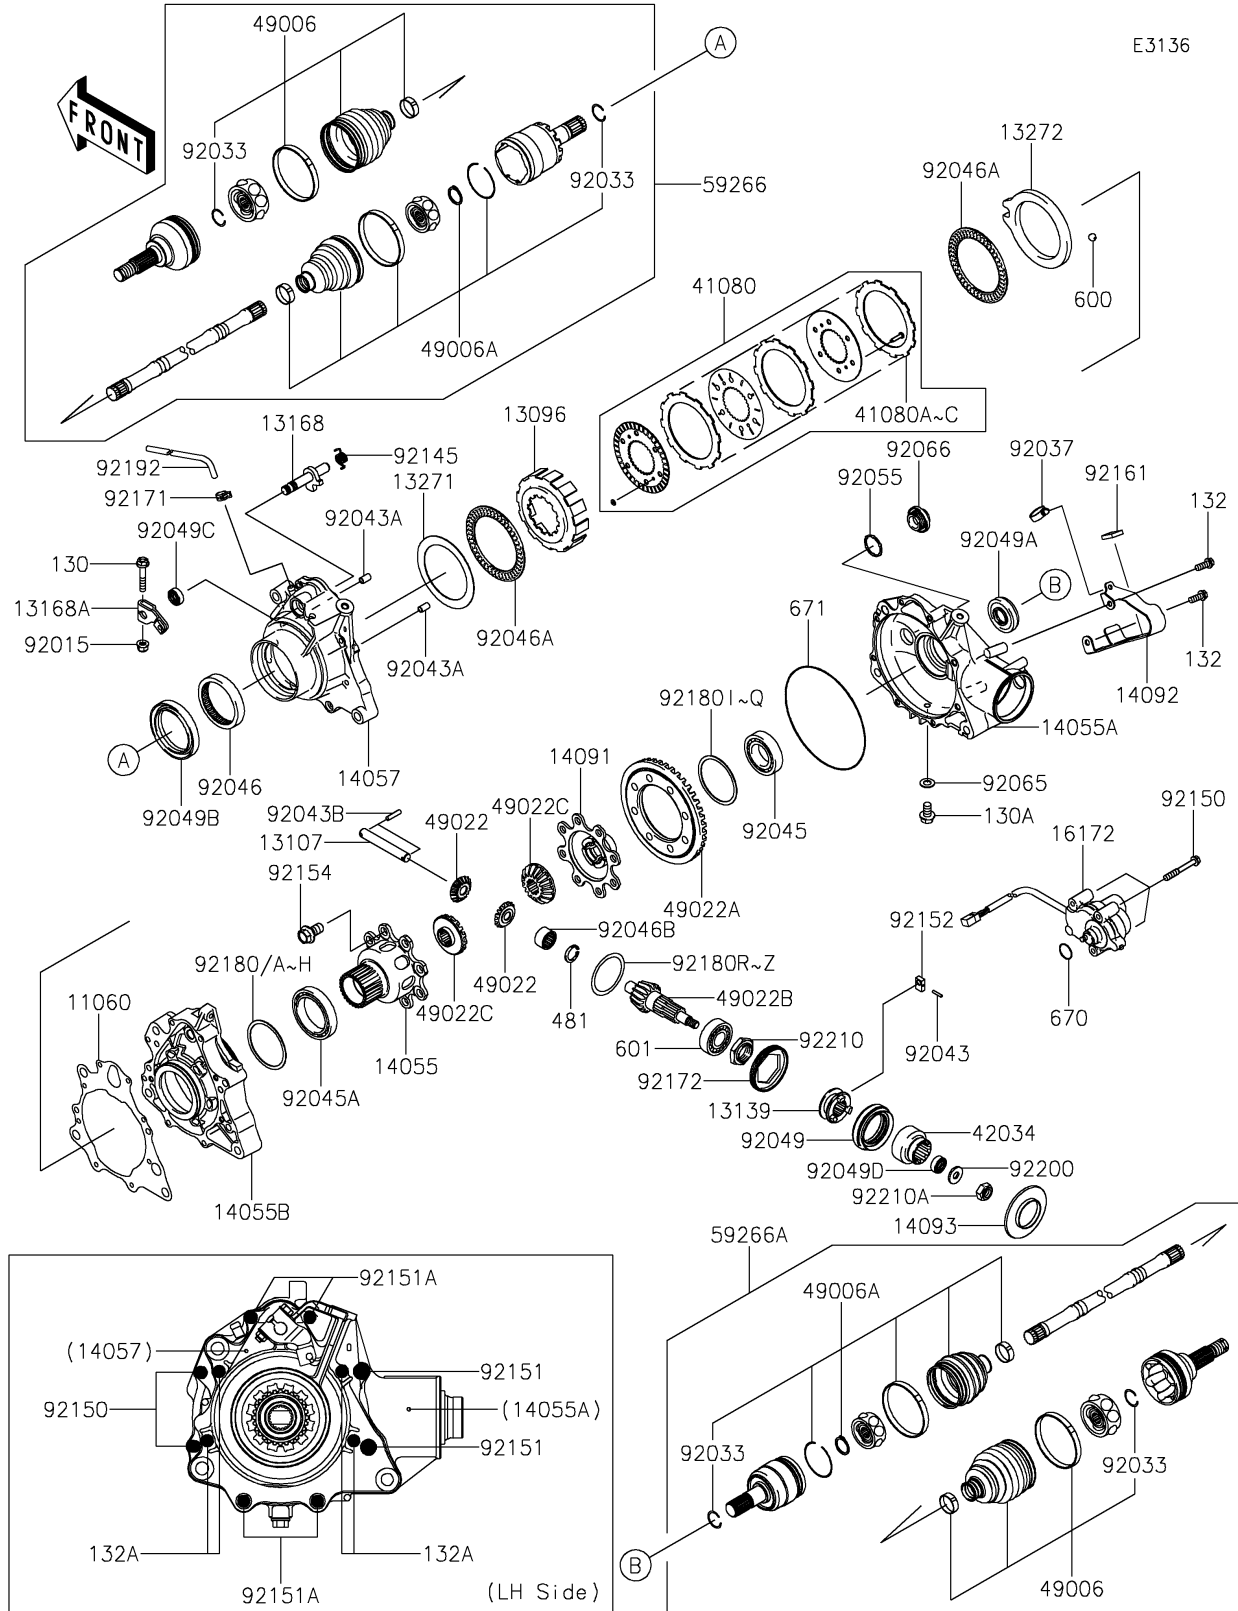

2022 BRUTE FORCE® 750 4x4i EPS

PARTS DIAGRAM

Drive Shaft-Front

2022 BRUTE FORCE® 750 4x4i EPS

PARTS LIST

Drive Shaft-Front

ITEM NAME	PART NUMBER	QUANTITY
-----------	-------------	----------
