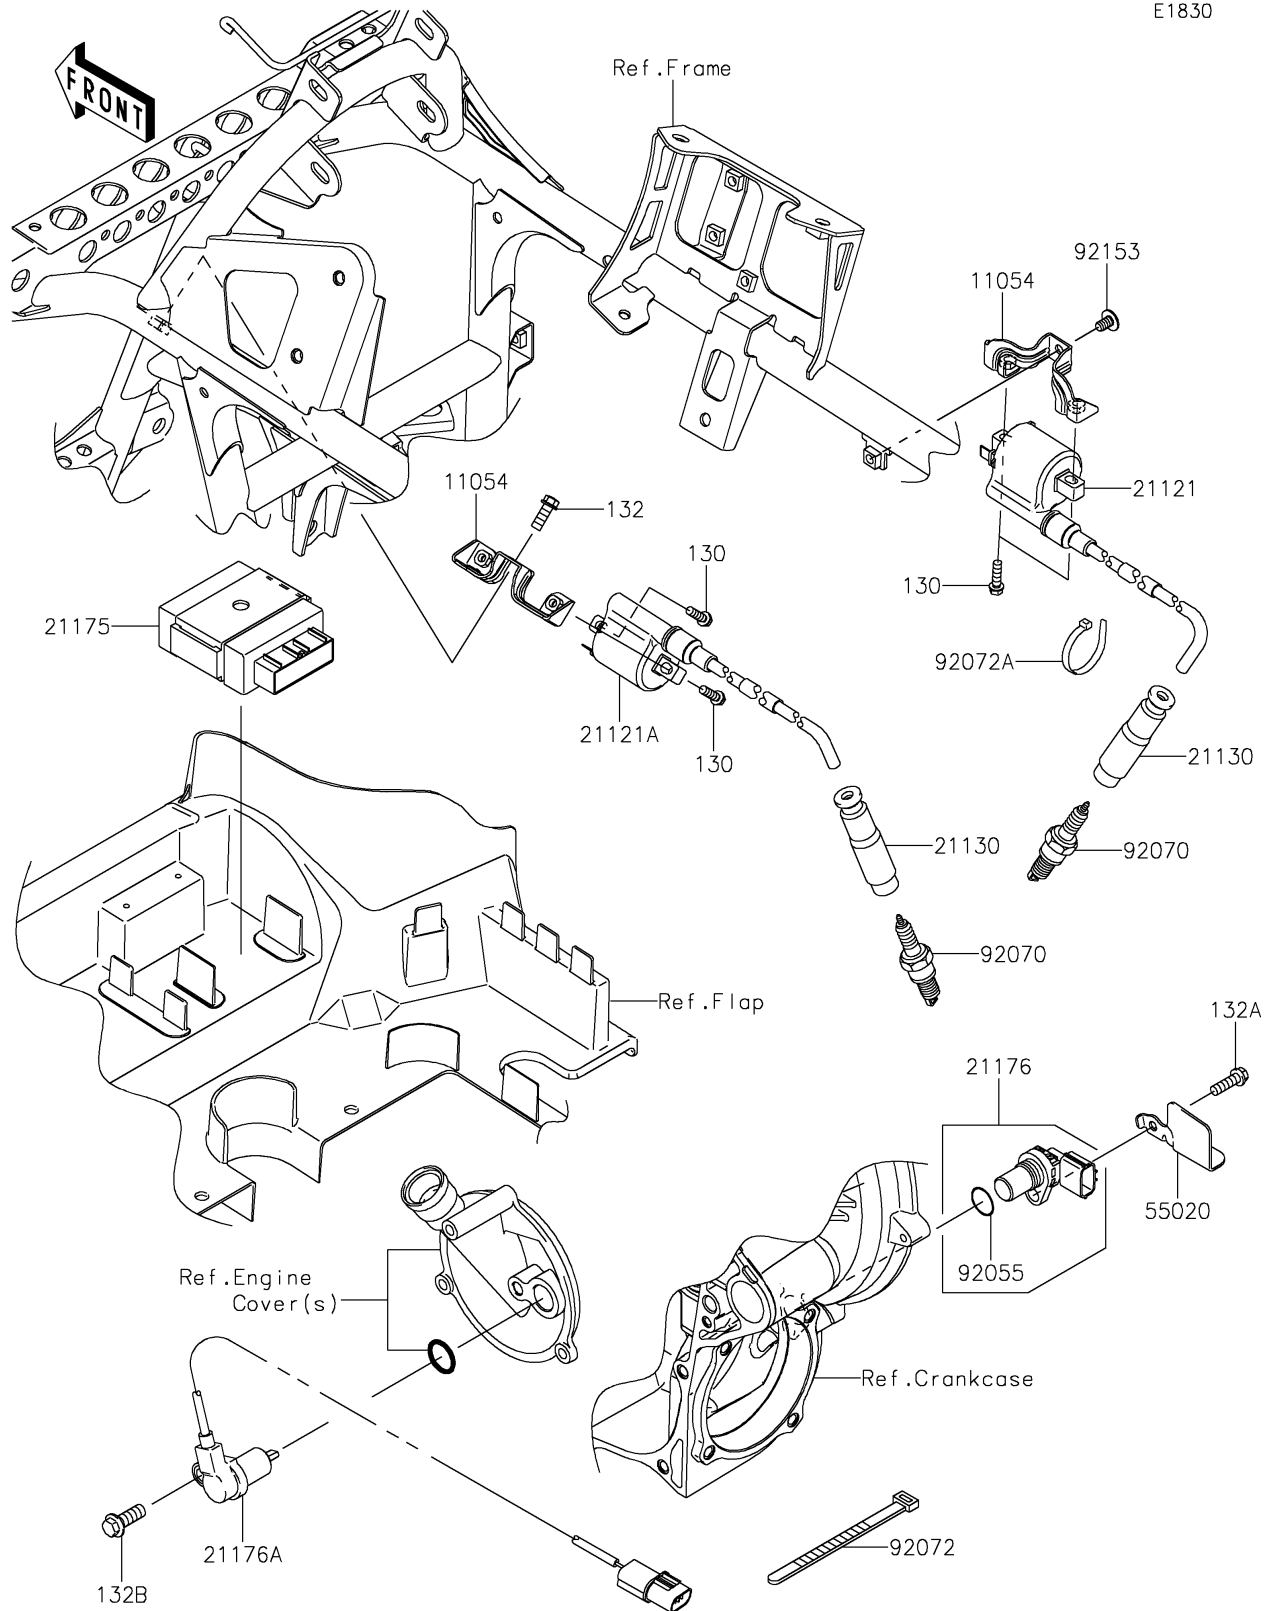

# 2023 Brute Force 750 4x4i EPS

## PARTS DIAGRAM

### Ignition System

E1830

## PARTS LIST Ignition System

ITEM NAME	PART NUMBER	QUANTITY
-----------	-------------	----------

---