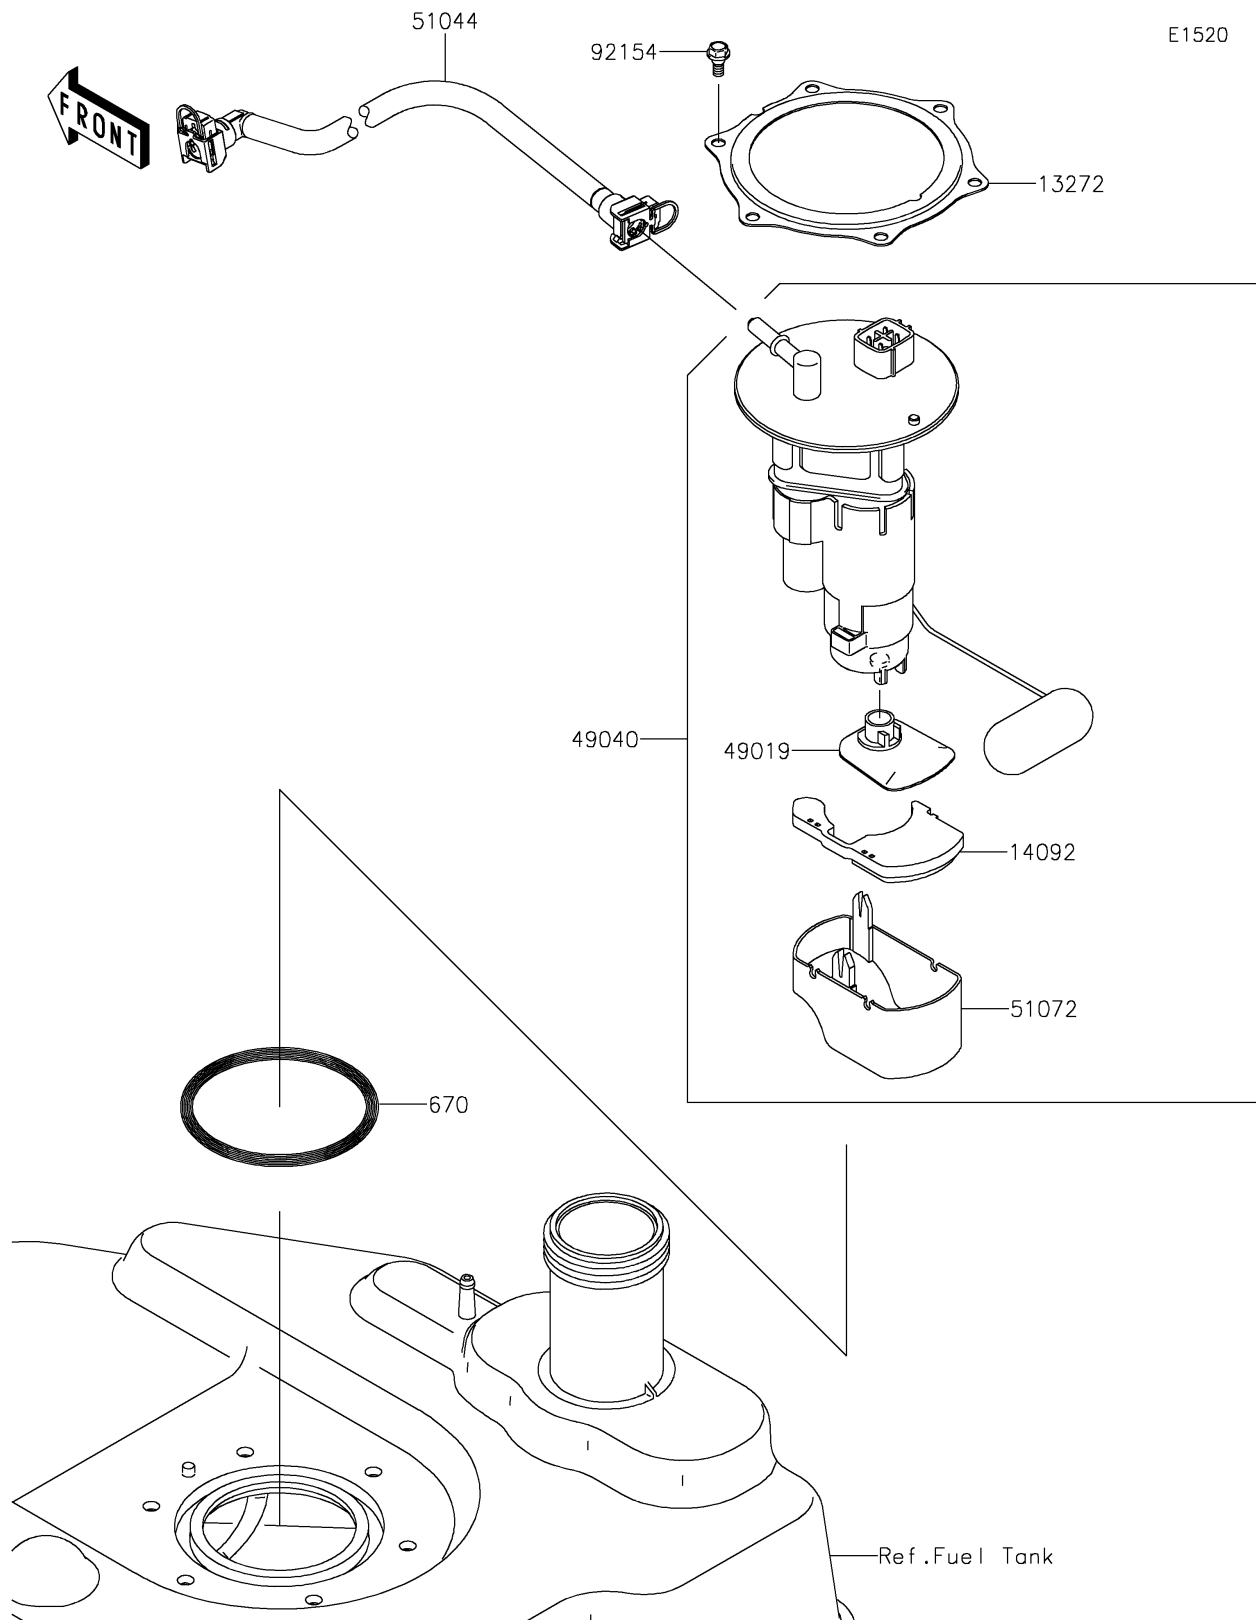

2023 Brute Force 750 4x4i EPS

PARTS DIAGRAM

Fuel Pump

2023 Brute Force 750 4x4i EPS

PARTS LIST

Fuel Pump

ITEM NAME	PART NUMBER	QUANTITY
-----------	-------------	----------
