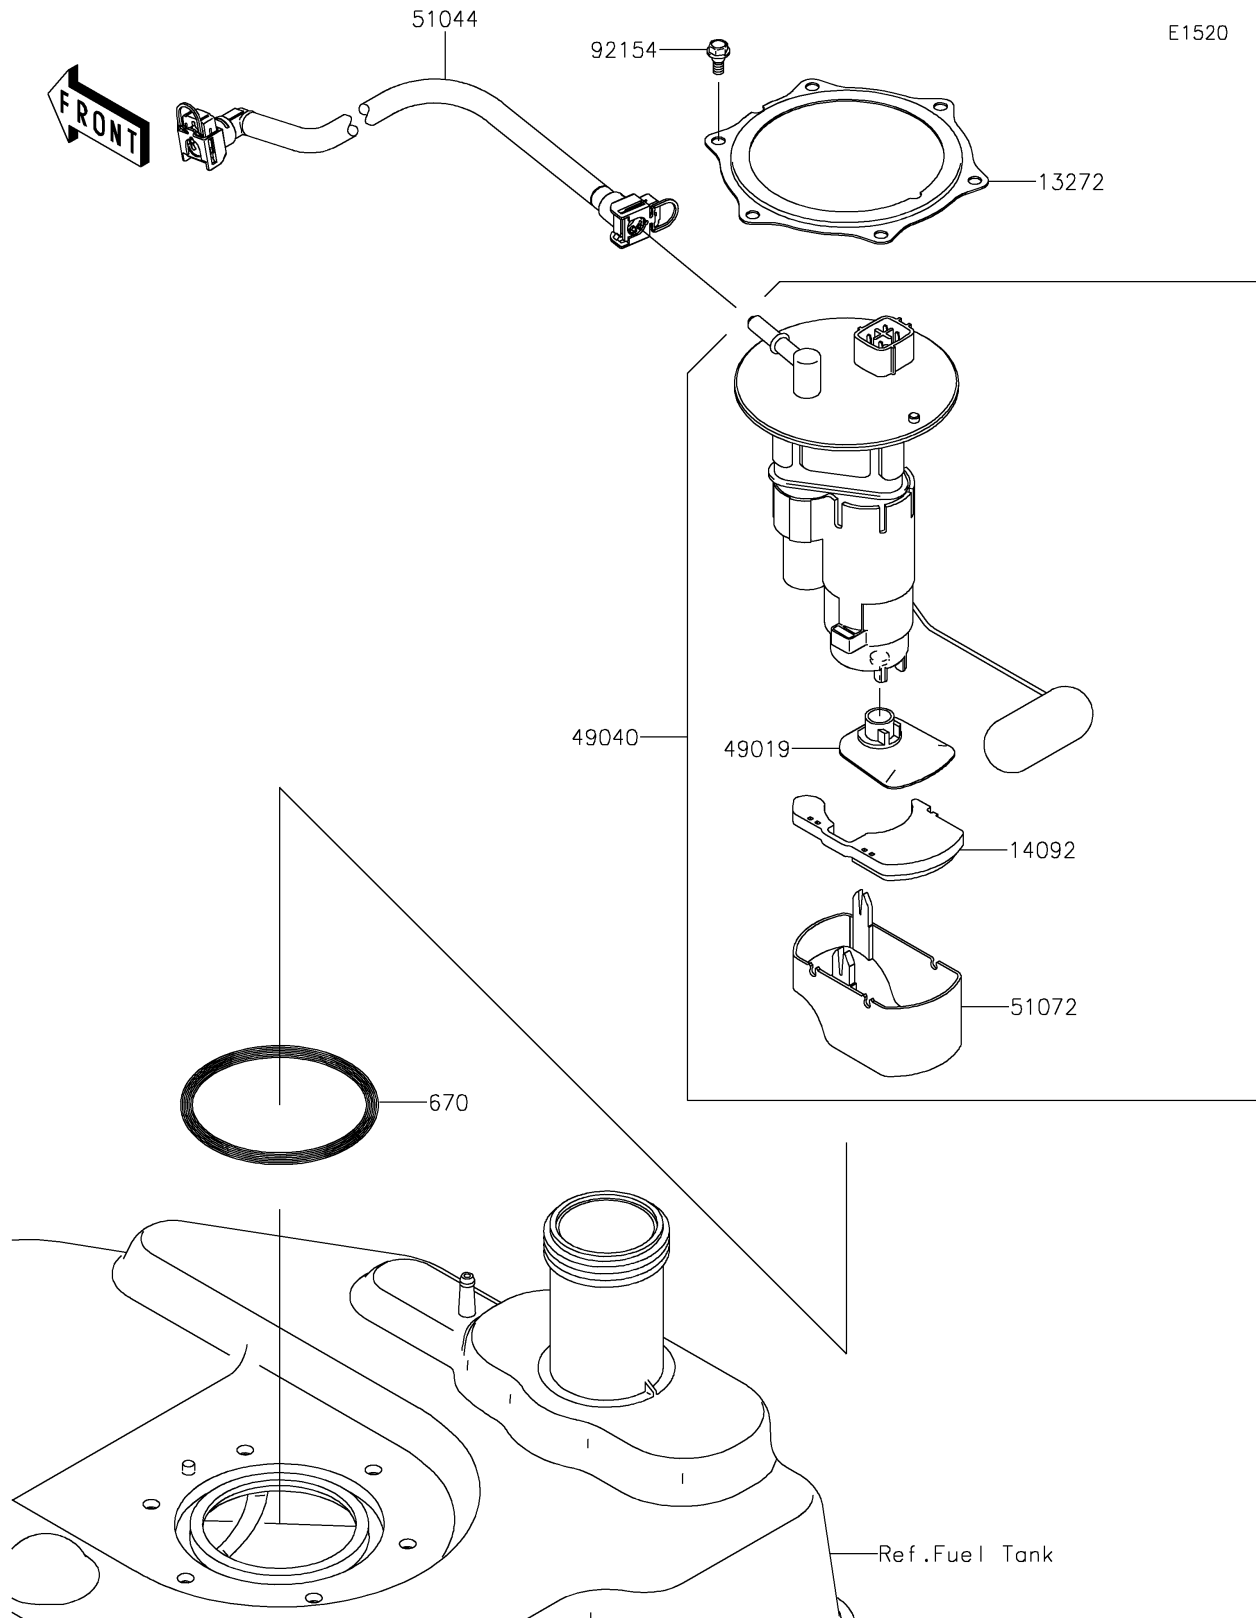

2022 BRUTE FORCE® 750 4x4i EPS

PARTS DIAGRAM

Fuel Pump

2022 BRUTE FORCE® 750 4x4i EPS

Kawasaki
Let the Good Times Roll®

PARTS LIST

Fuel Pump

ITEM NAME	PART NUMBER	QUANTITY
-----------	-------------	----------
