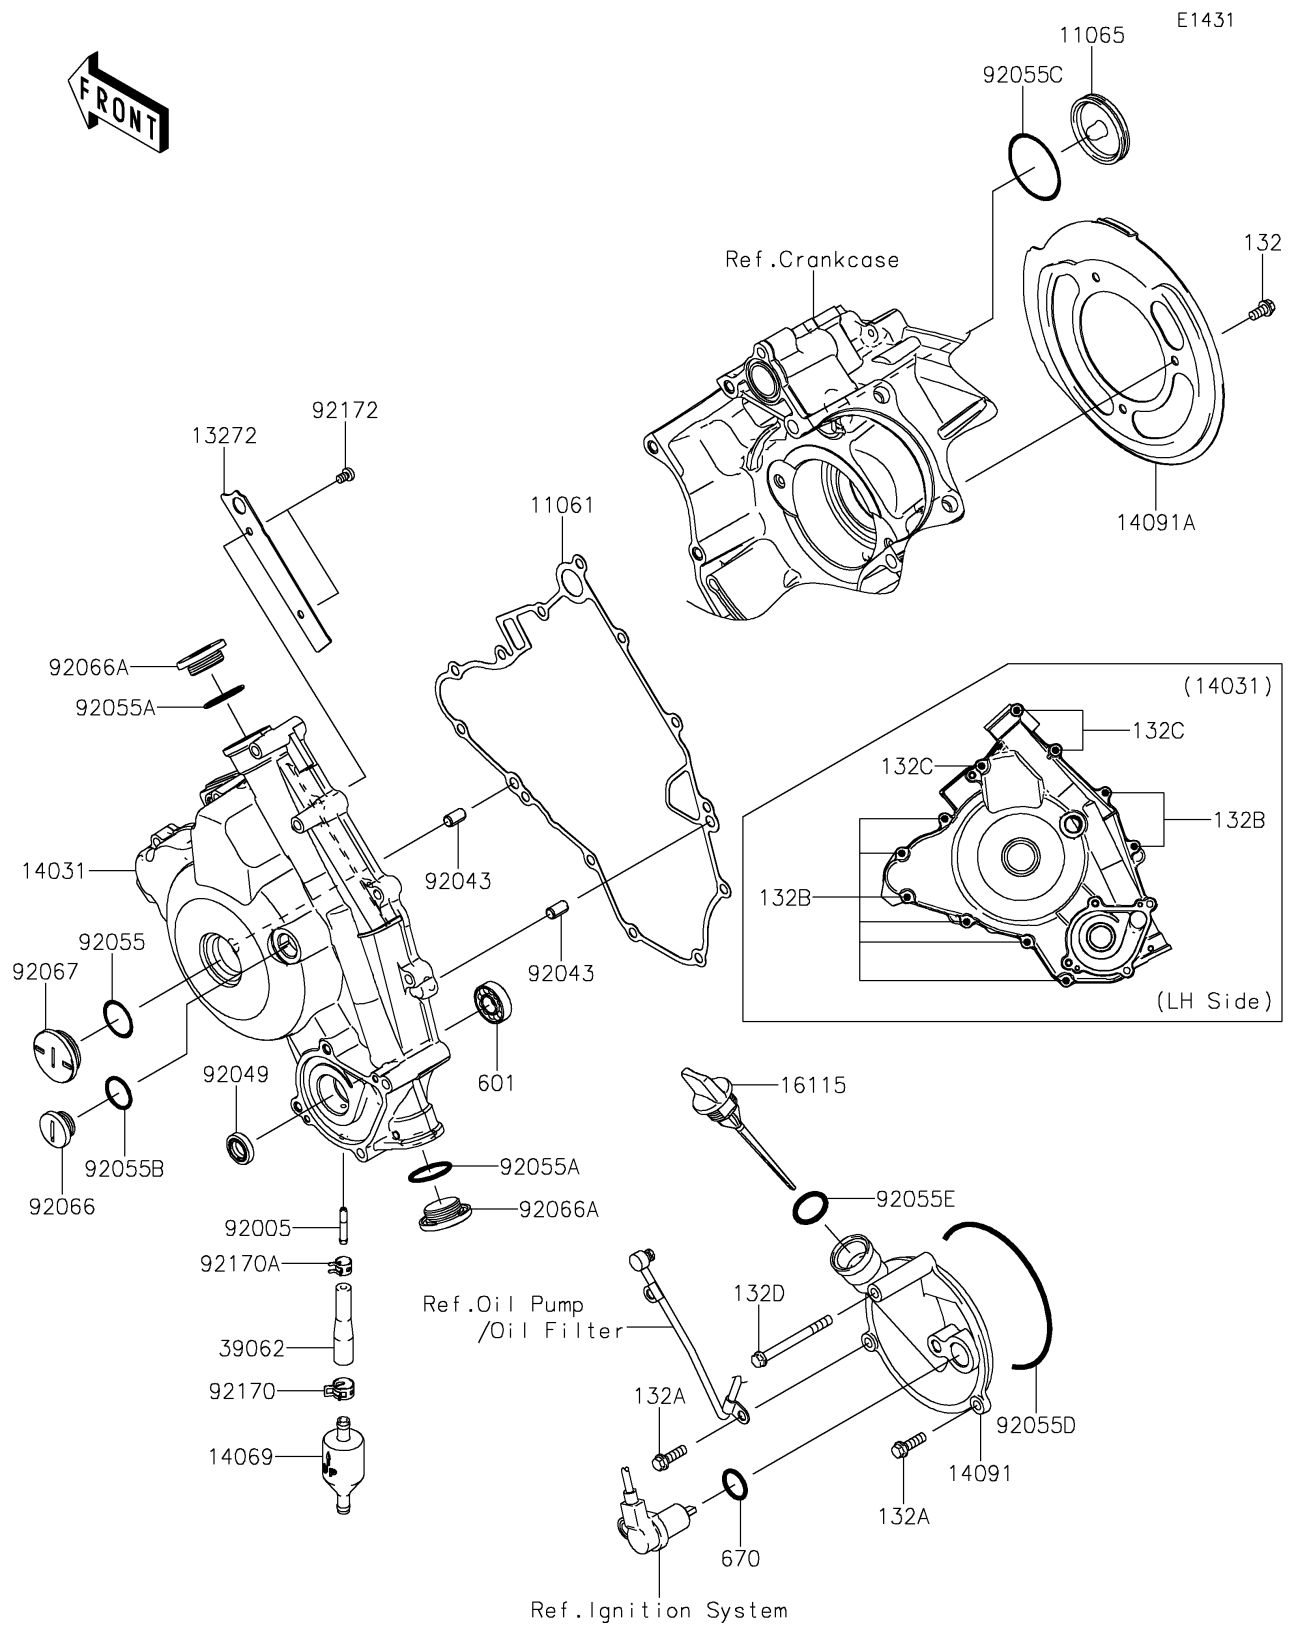

2022 BRUTE FORCE® 750 4x4i EPS

PARTS DIAGRAM

Engine Cover(s)

2022 BRUTE FORCE® 750 4x4i EPS

PARTS LIST

Engine Cover(s)

ITEM NAME

PART NUMBER

QUANTITY
