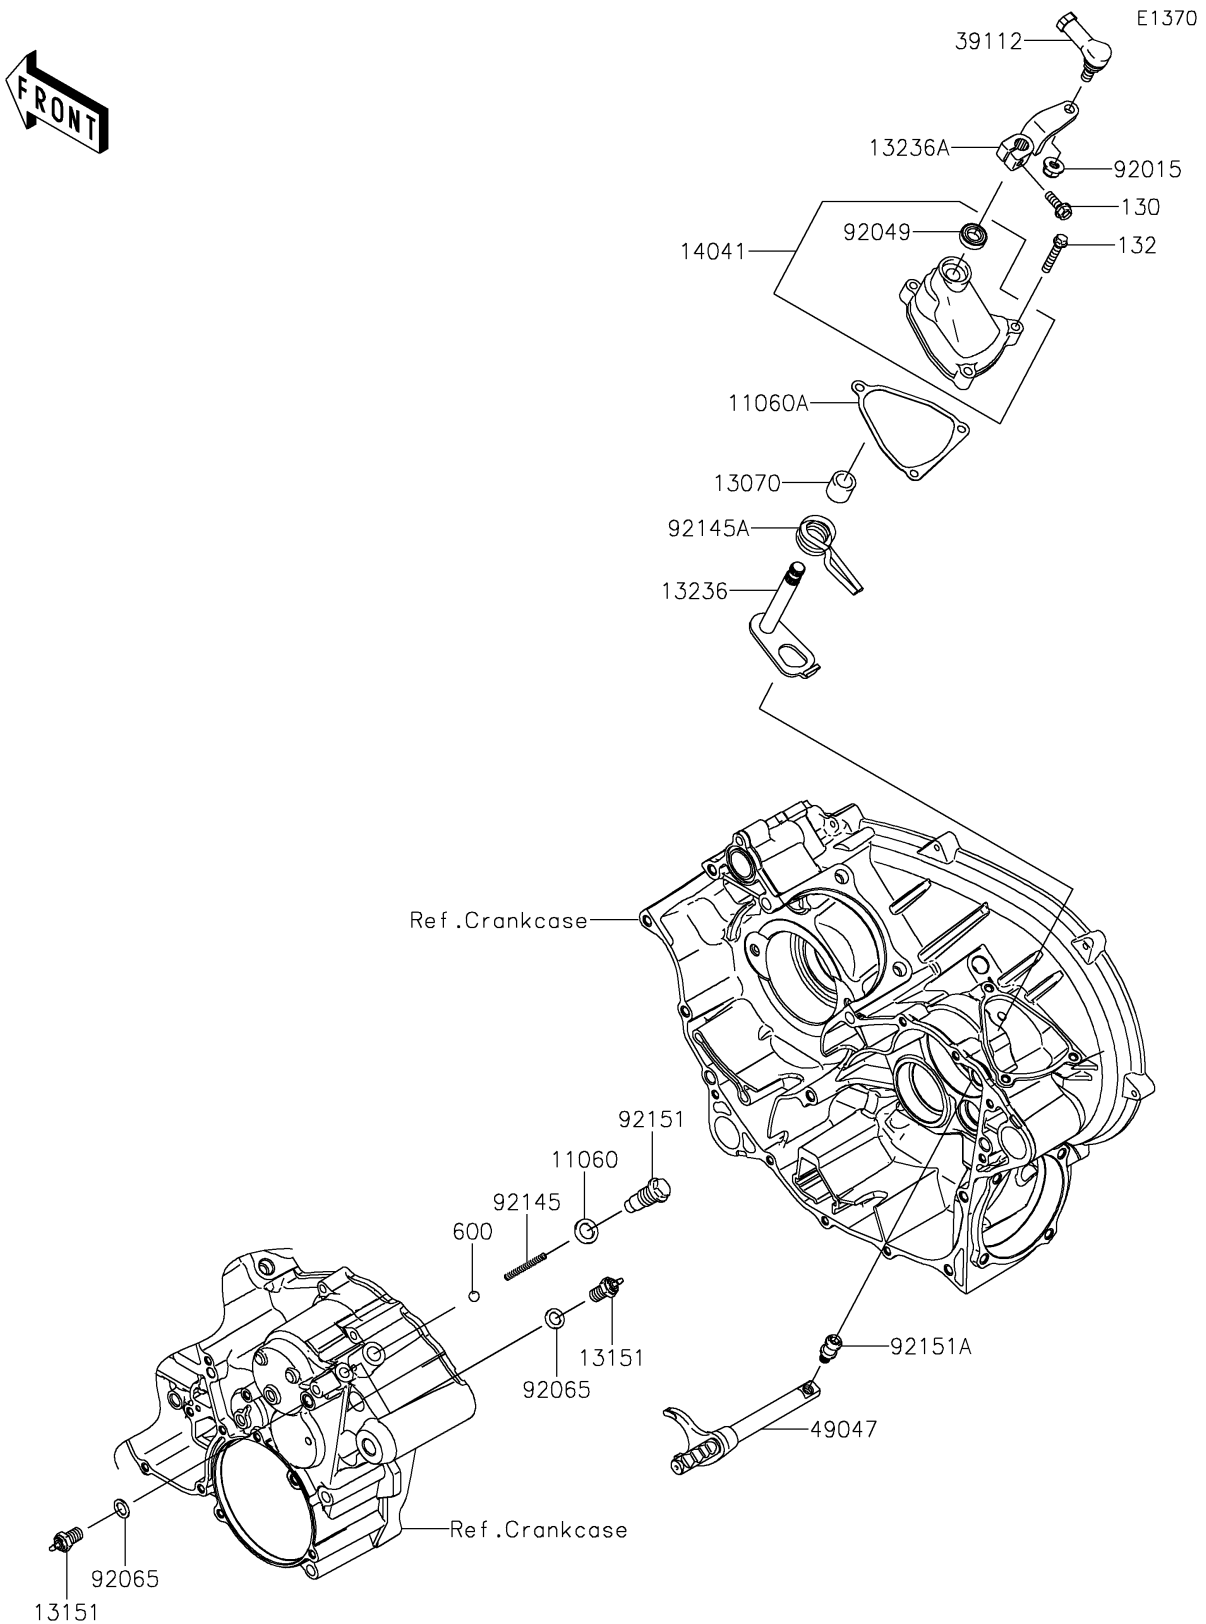

2023 Brute Force 750 4x4i EPS

PARTS DIAGRAM

Gear Change Mechanism

2023 Brute Force 750 4x4i EPS

PARTS LIST

Gear Change Mechanism

ITEM NAME	PART NUMBER	QUANTITY
-----------	-------------	----------
