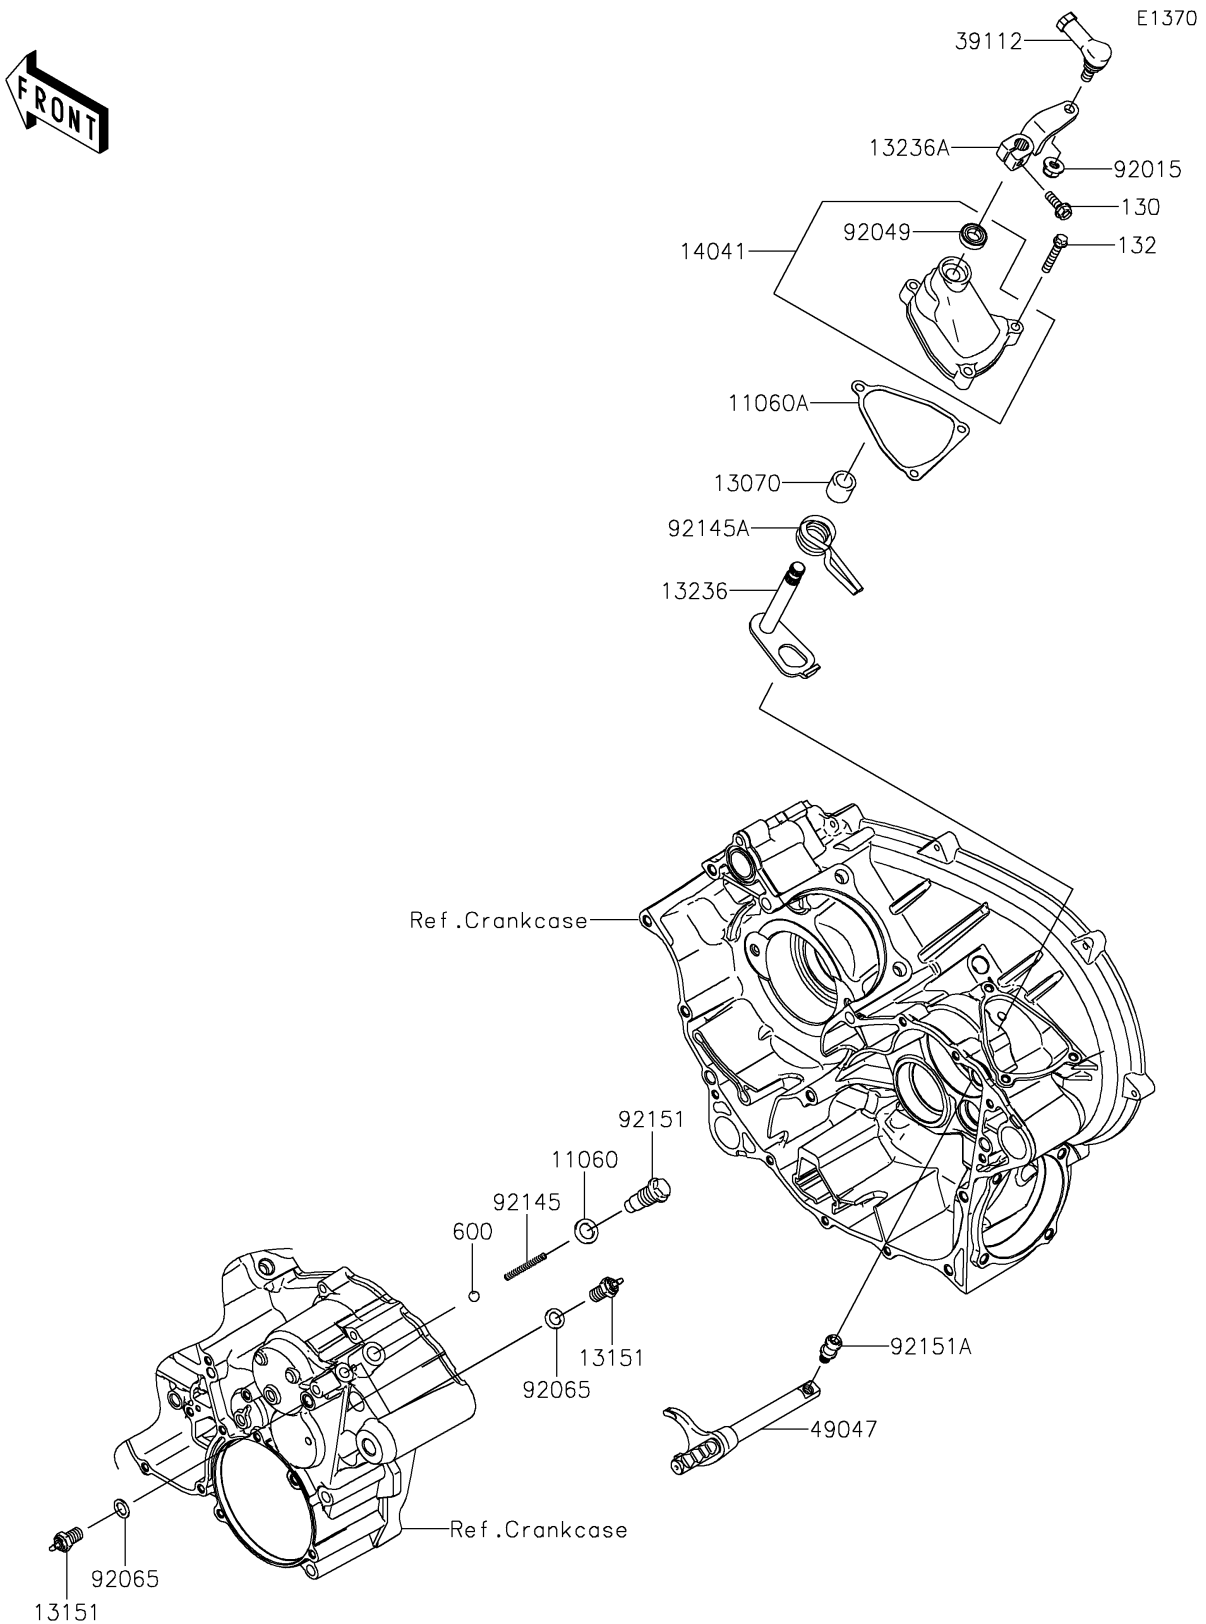

2022 BRUTE FORCE® 750 4x4i EPS

PARTS DIAGRAM

Gear Change Mechanism

2022 BRUTE FORCE[®] 750 4x4i EPS

PARTS LIST

Gear Change Mechanism

ITEM NAME	PART NUMBER	QUANTITY
-----------	-------------	----------
