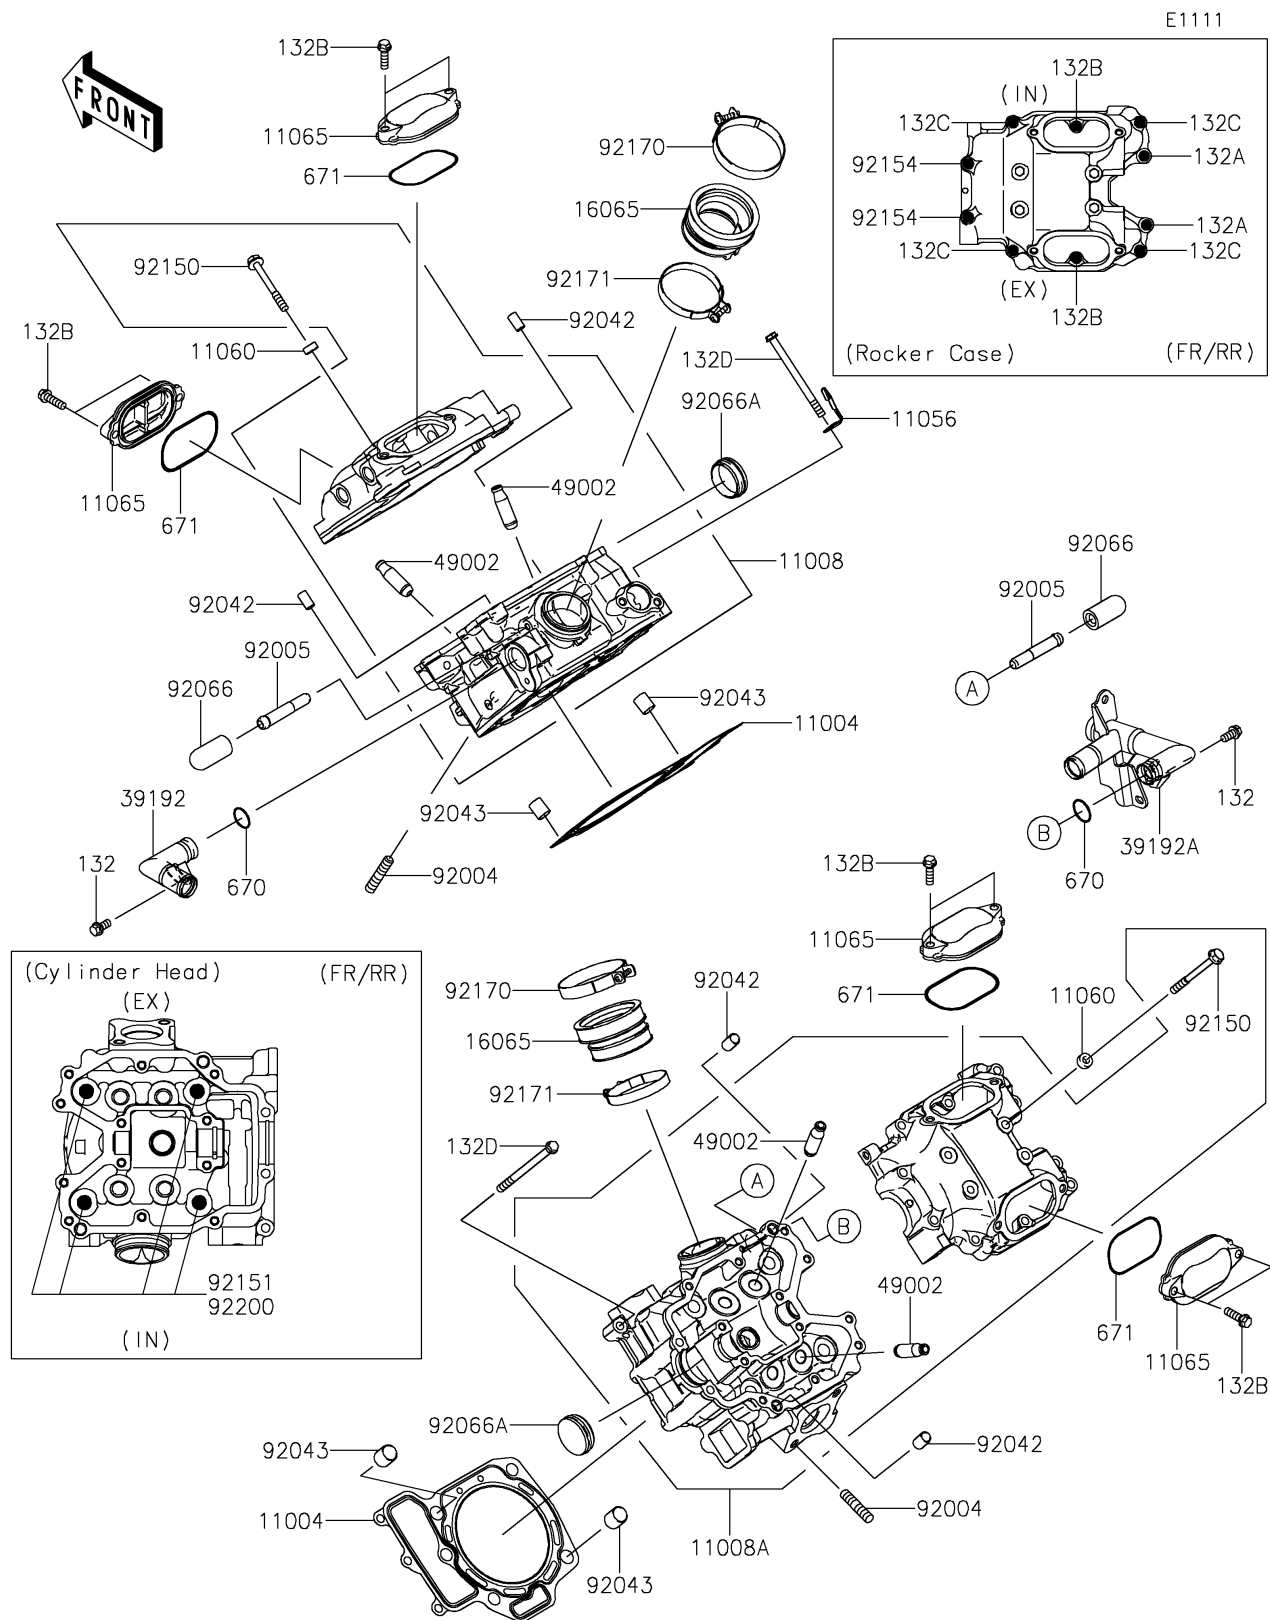

2023 Brute Force 750 4x4i EPS

PARTS DIAGRAM

Cylinder Head

2023 Brute Force 750 4x4i EPS

PARTS LIST Cylinder Head

ITEM NAME	PART NUMBER	QUANTITY
-----------	-------------	----------
