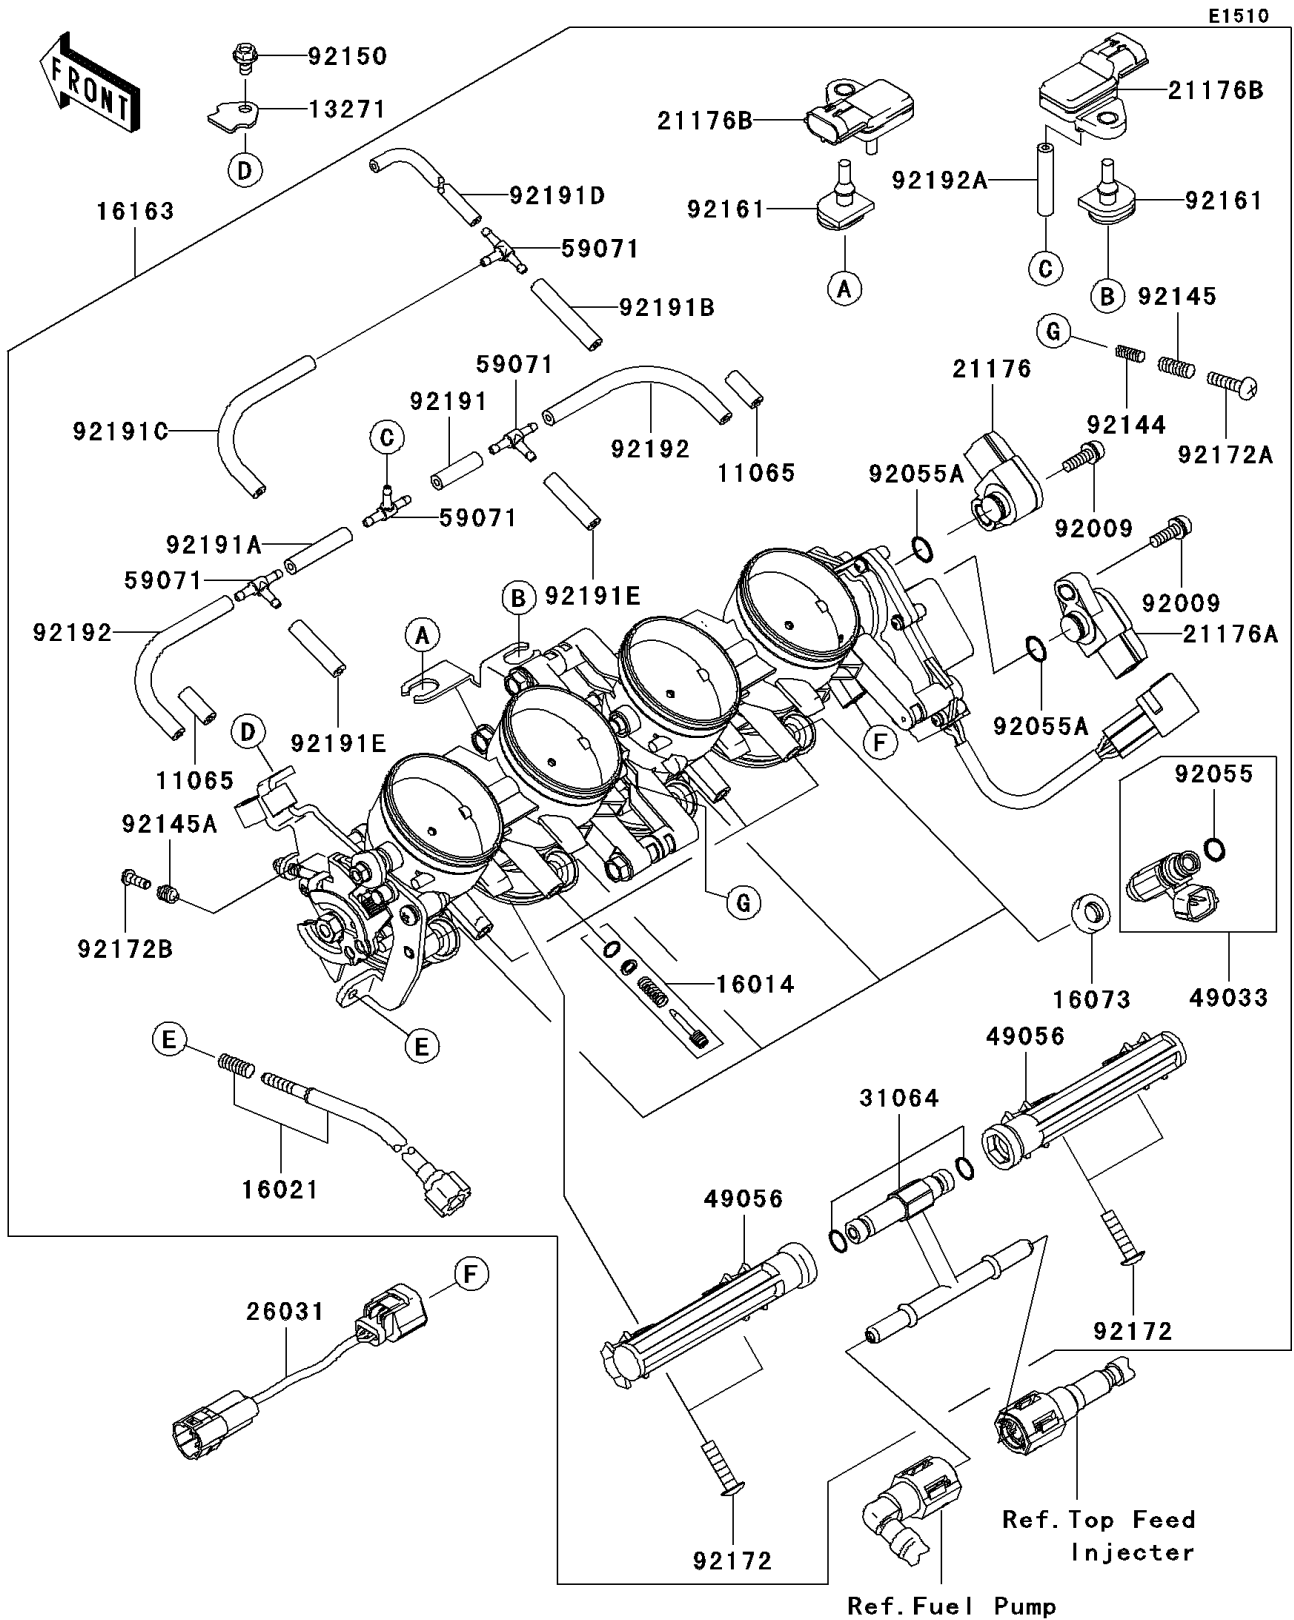

2006 Ninja[®] ZX[™]-6R

PARTS DIAGRAM

Throttle

Kawasaki

Let the Good Times Roll[®]

2006 Ninja® ZX™-6R

PARTS LIST

Throttle

ITEM NAME

PART NUMBER

QUANTITY
