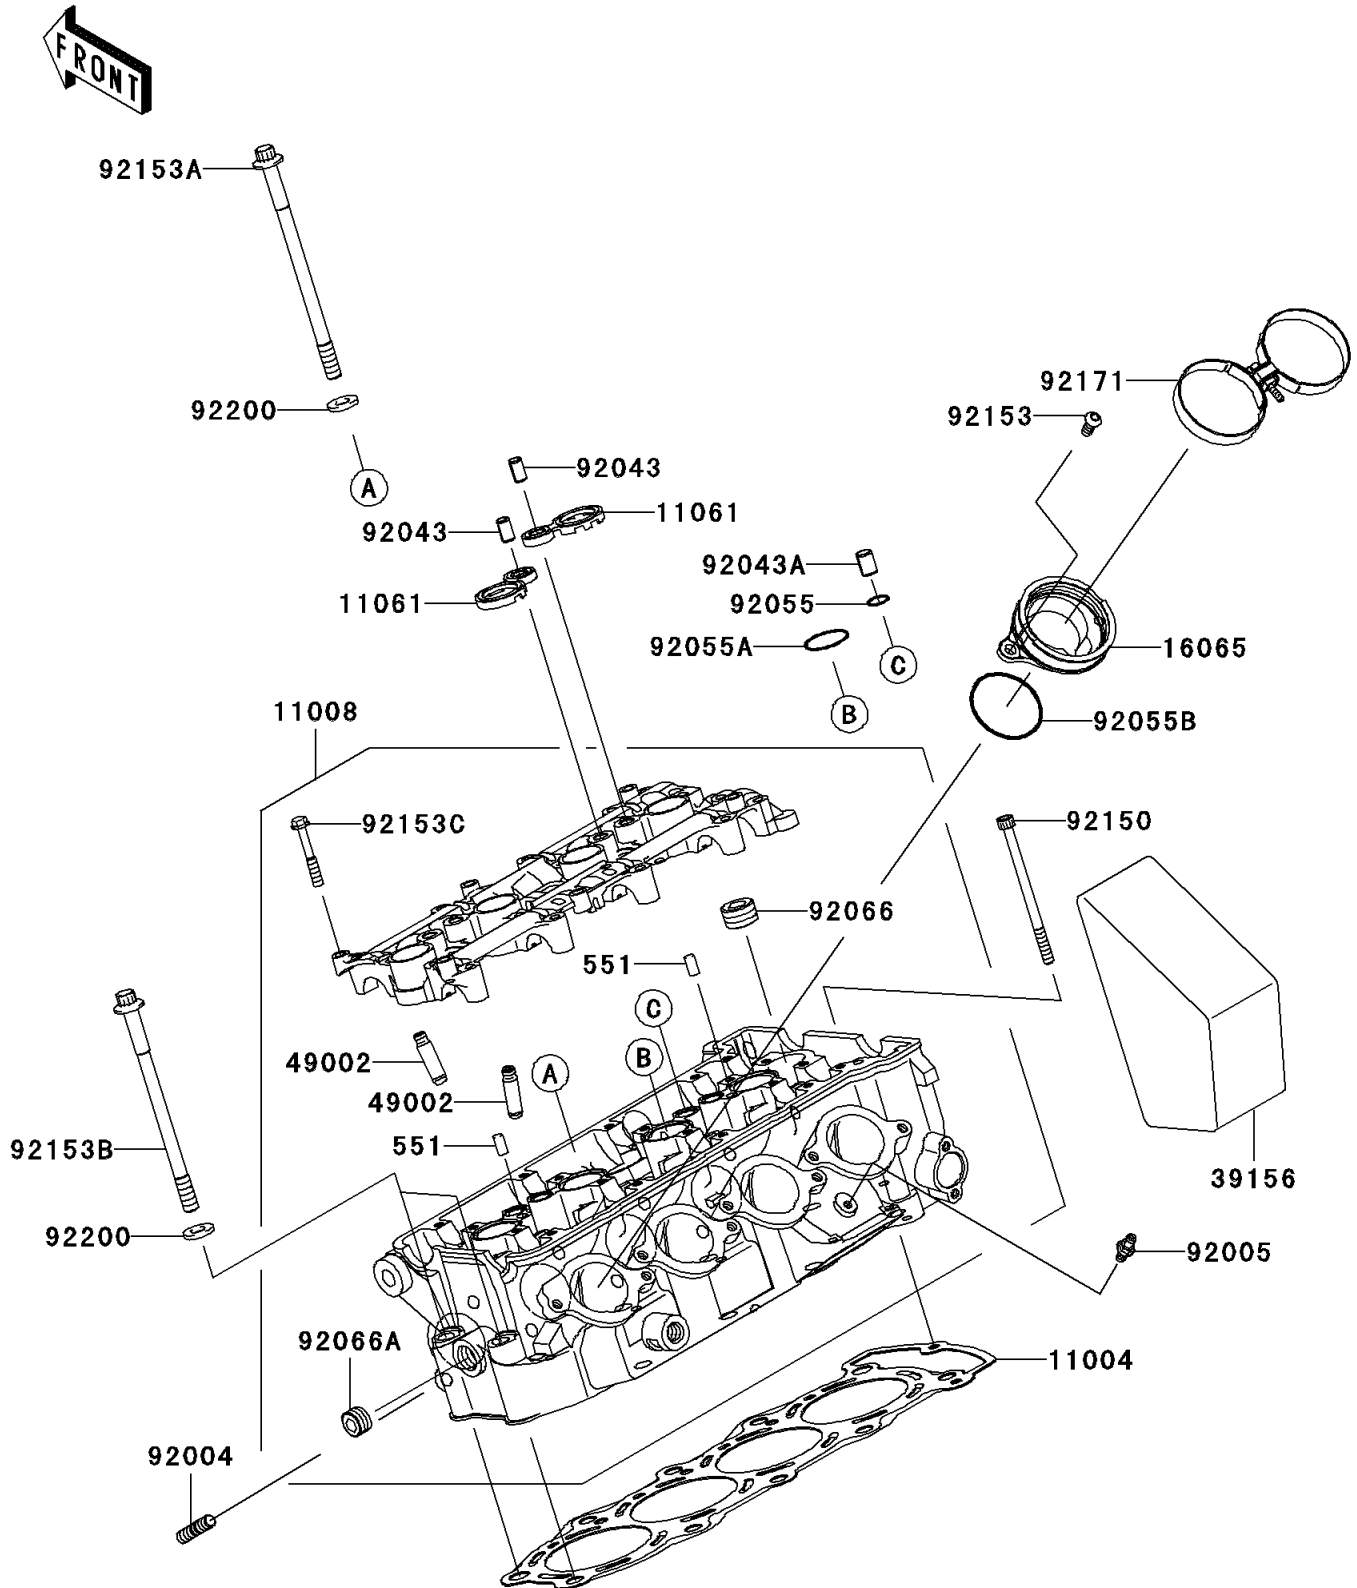

2006 Ninja® ZX™-6R

PARTS DIAGRAM

Cylinder Head

E1111

2006 Ninja® ZX™-6R

PARTS LIST

Cylinder Head

ITEM NAME

PART NUMBER

QUANTITY
