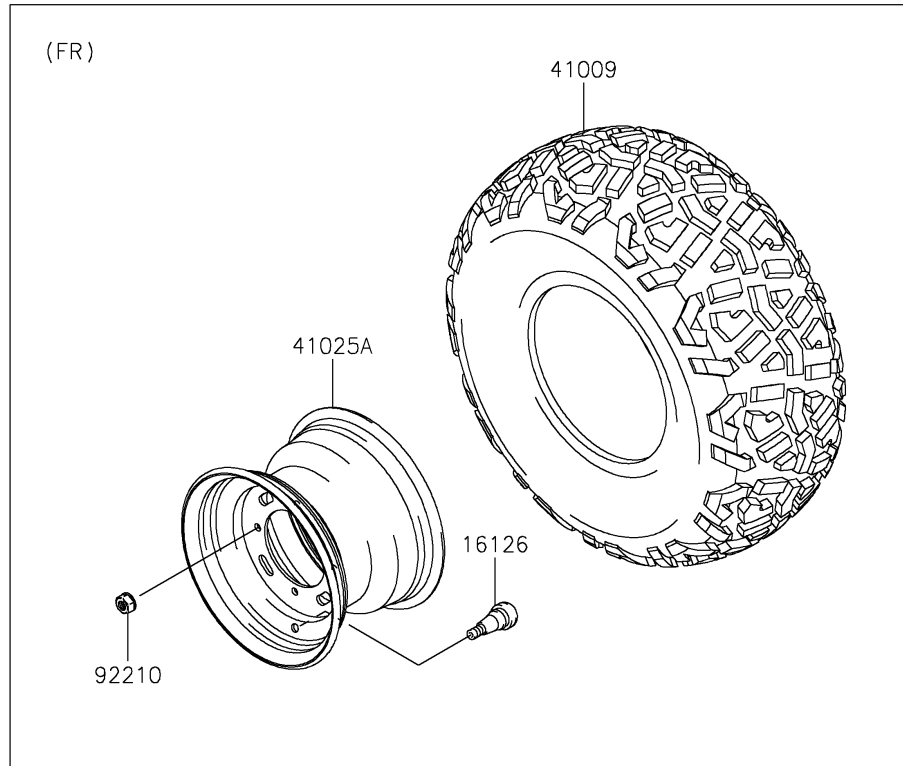

2020 MULE SX™ 4x4 SE FI

PARTS DIAGRAM

Wheels/Tires

F2210

2020 MULE SX™ 4x4 SE FI

PARTS LIST

Wheels/Tires

ITEM NAME	PART NUMBER	QUANTITY
VALVE (Ref # 16126)	16126-4001	4
TIRE,FR,24X9.00-10 4PR,K968M (Ref # 41009)	41009-0765	2
TIRE,RR,24X11.00-10 4PR,K968 (Ref # 41009A)	41009-0766	2
RIM,RR,10X8.5,F.S.BLACK (Ref # 41025)	41025-0039-397	2
RIM,FR,10X7.0 AT,F.S.BLACK (Ref # 41025A)	41025-0040-397	2
NUT,LOCK,10MM (Ref # 92210)	92210-1204	16