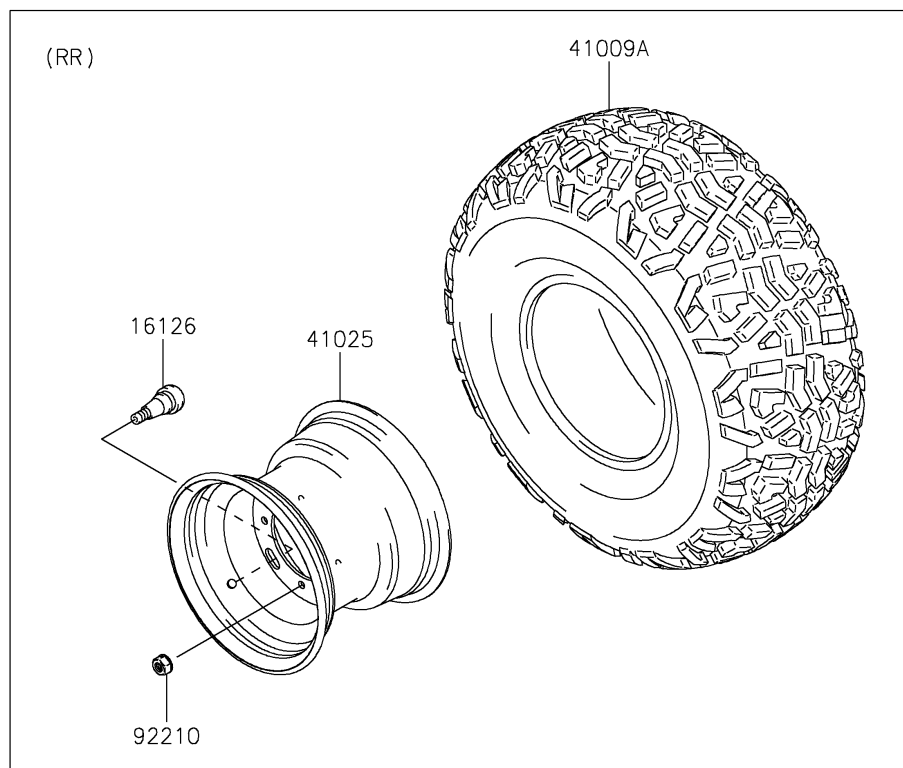

2020 MULE SX™ 4x4 SE FI

PARTS DIAGRAM

Wheels/Tires

F2210

2020 MULE SX™ 4x4 SE FI

PARTS LIST

Wheels/Tires

ITEM NAME	PART NUMBER	QUANTITY
VALVE (Ref # 16126)	16126-4001	4
TIRE,FR,24X9.00-10 4PR,K968M (Ref # 41009)	41009-0765	2
TIRE,RR,24X11.00-10 4PR,K968 (Ref # 41009A)	41009-0766	2
RIM,RR,10X8.5,F.S.BLACK (Ref # 41025)	41025-0039-397	2
RIM,FR,10X7.0 AT,F.S.BLACK (Ref # 41025A)	41025-0040-397	2
NUT,LOCK,10MM (Ref # 92210)	92210-1204	16