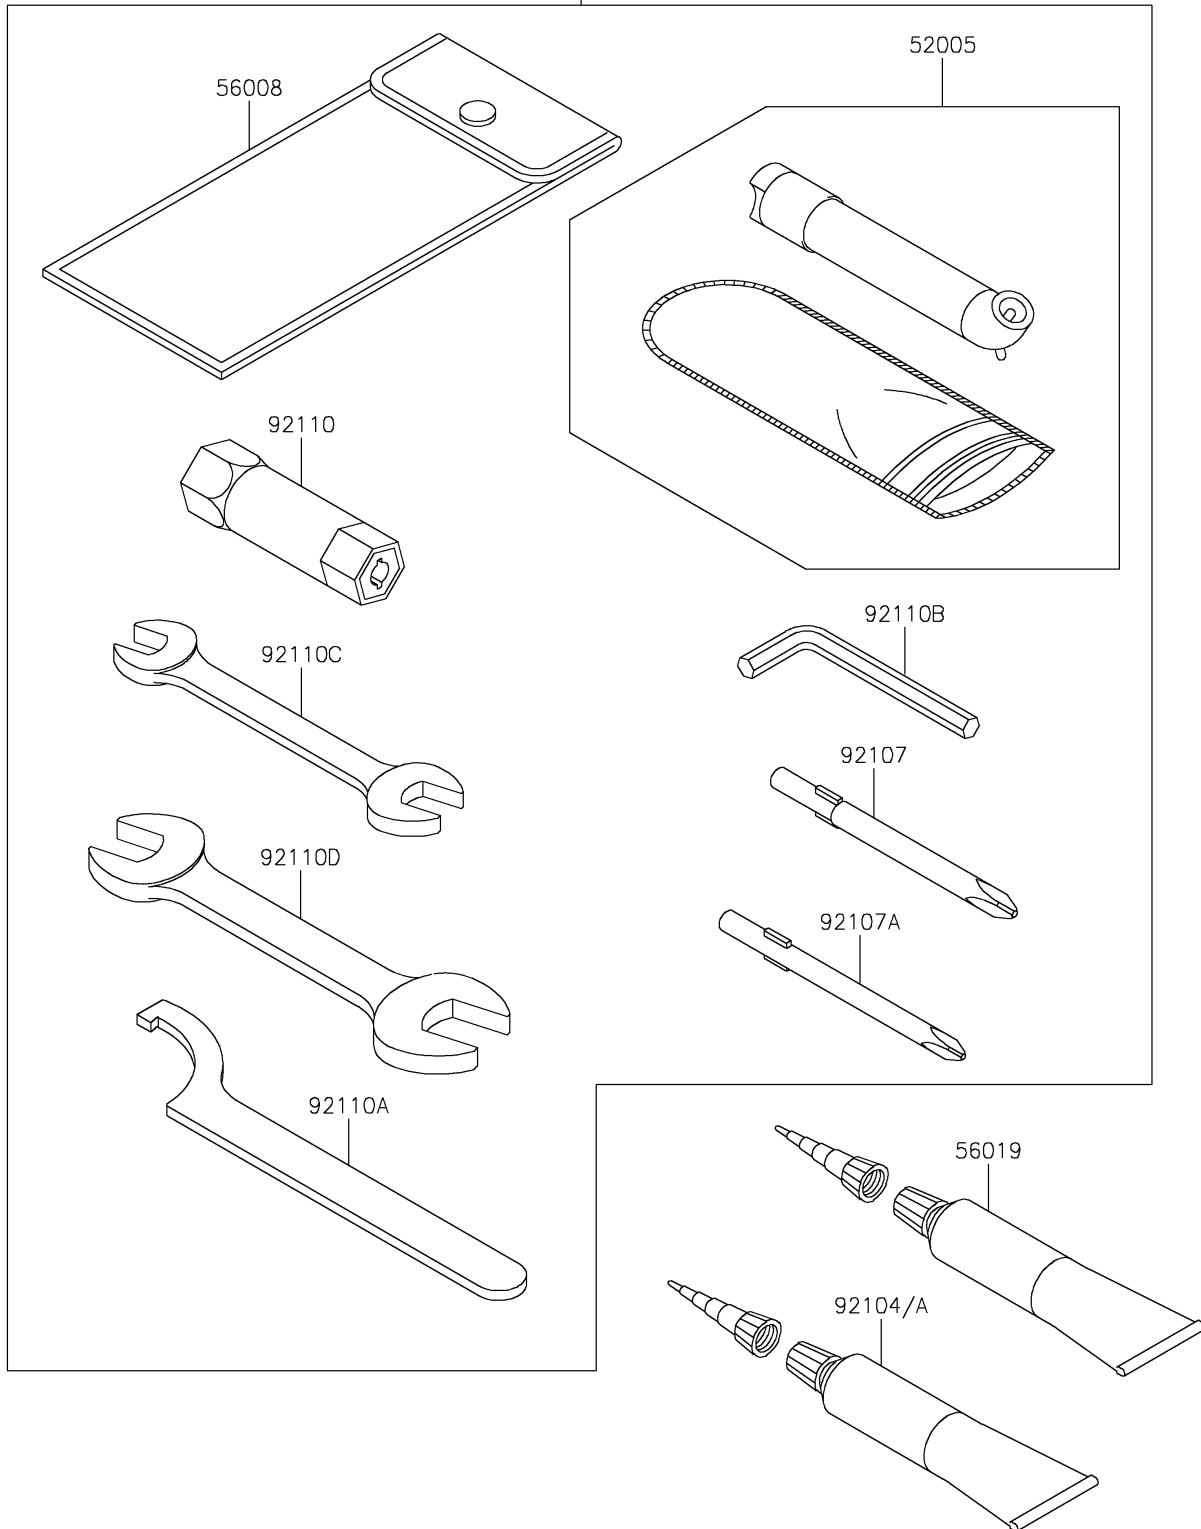

2020 BRUTE FORCE® 750 4x4i

PARTS DIAGRAM

Owner's Tools

56007

E2810

2020 BRUTE FORCE® 750 4x4i

PARTS LIST Owner's Tools

ITEM NAME

PART NUMBER

QUANTITY
