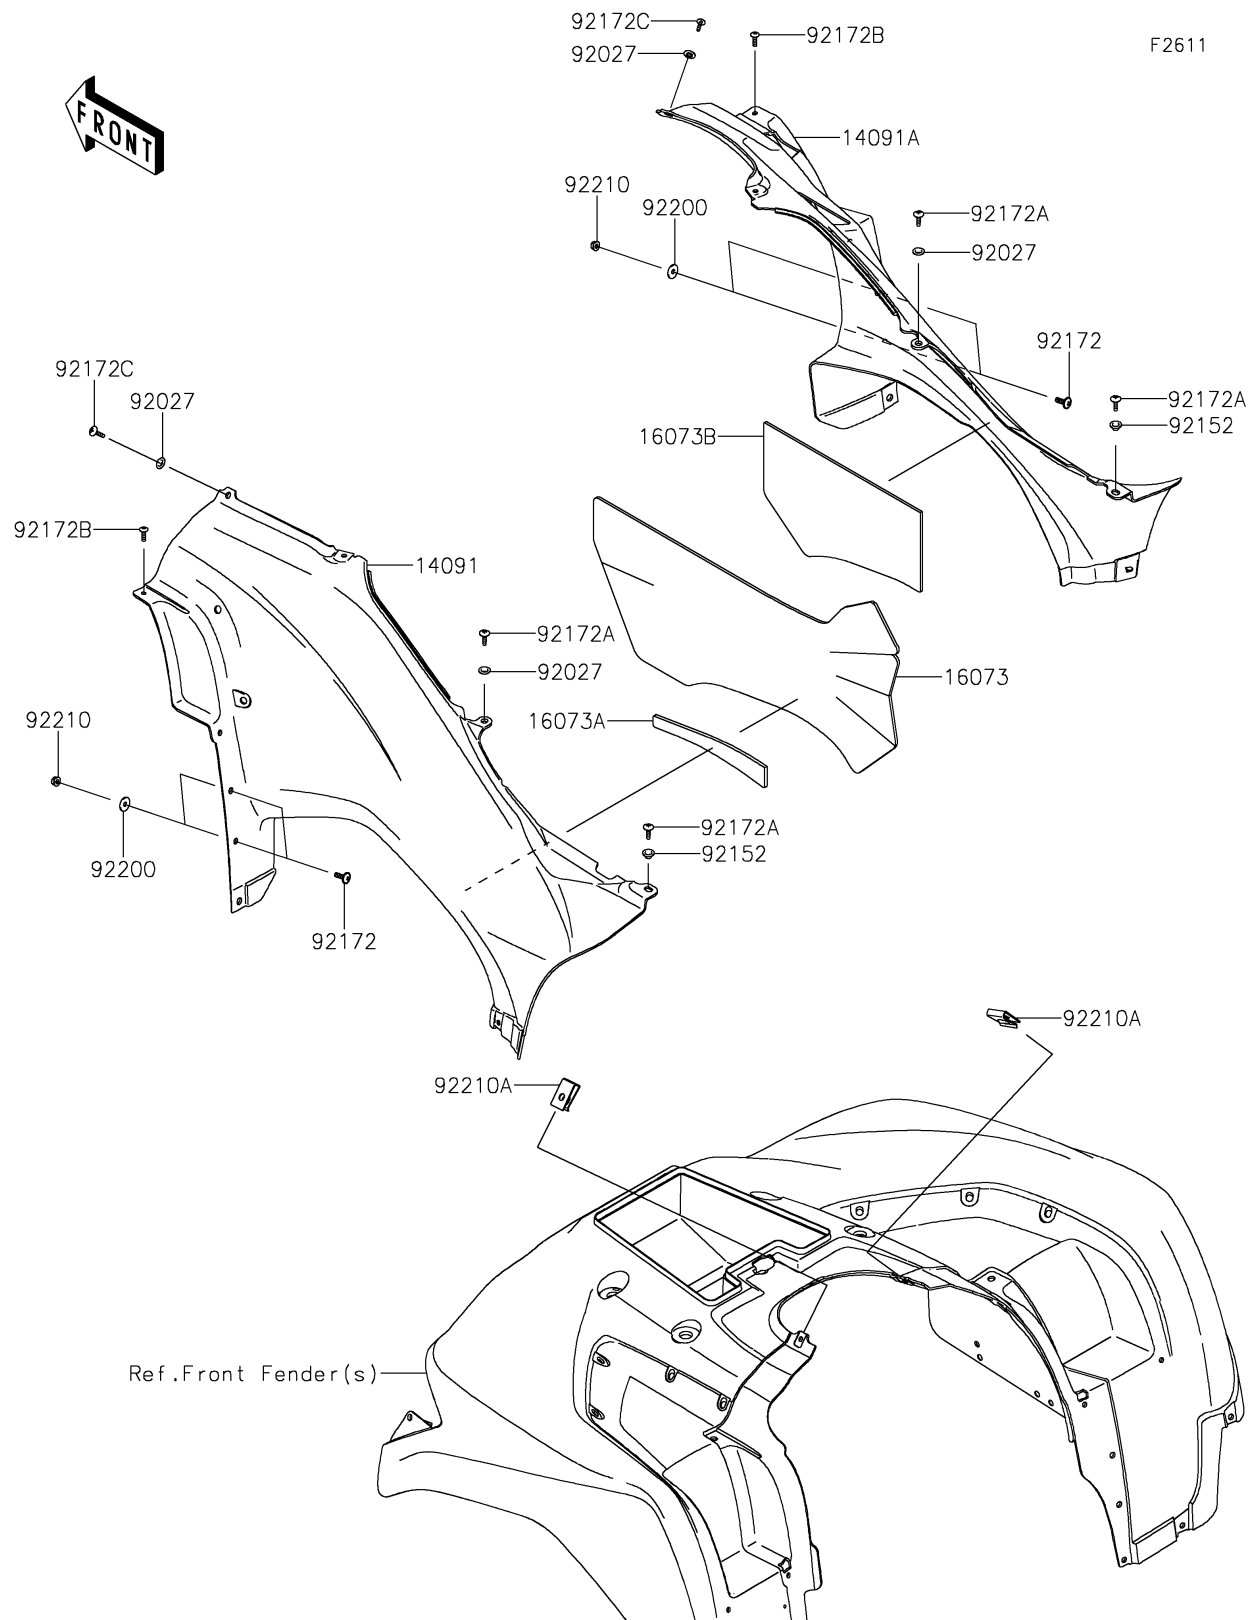

2020 BRUTE FORCE® 750 4x4i

PARTS DIAGRAM

Side Covers

2020 BRUTE FORCE® 750 4x4i

PARTS LIST

Side Covers

ITEM NAME	PART NUMBER	QUANTITY
-----------	-------------	----------
