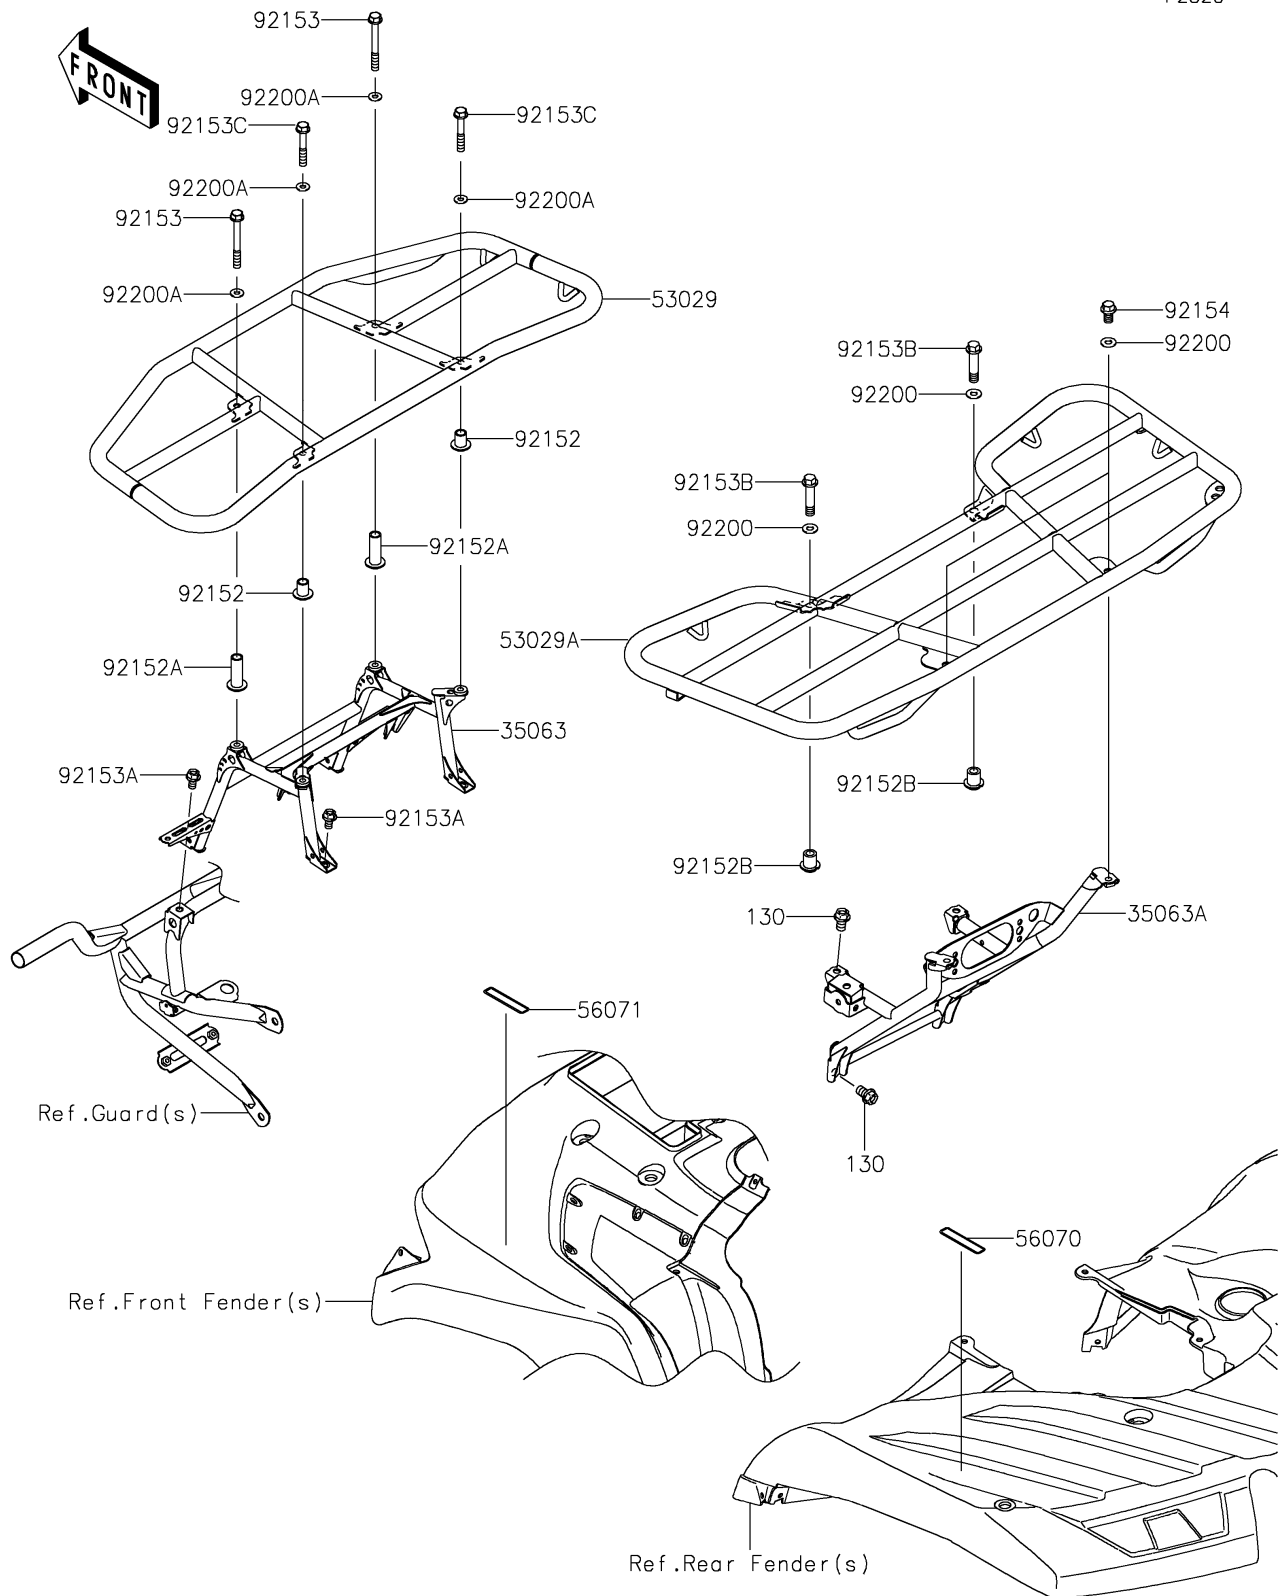

2020 BRUTE FORCE® 750 4x4i

PARTS DIAGRAM

Carrier(s)

F2520

2020 BRUTE FORCE® 750 4x4i

PARTS LIST

Carrier(s)

Kawasaki
Let the Good Times Roll®

ITEM NAME

PART NUMBER

QUANTITY
