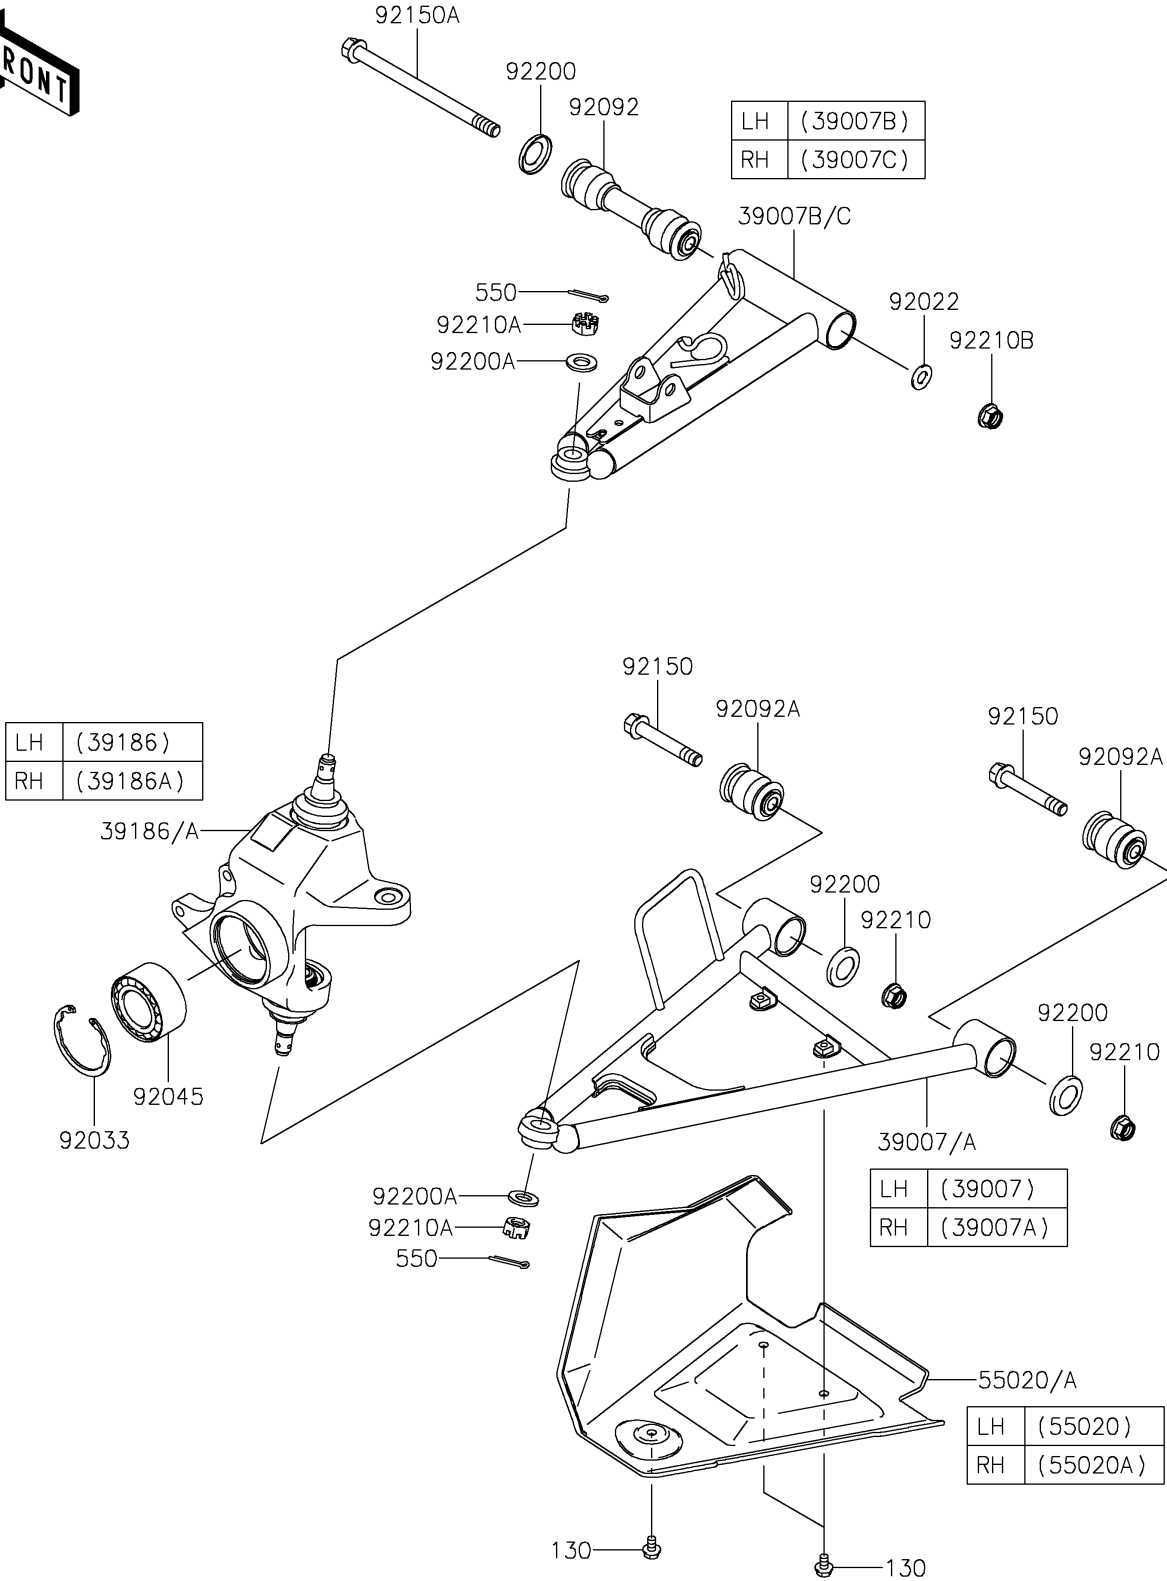

2020 BRUTE FORCE® 750 4x4i

PARTS DIAGRAM

Front Suspension

F2152

2020 BRUTE FORCE® 750 4x4i

PARTS LIST

Front Suspension

ITEM NAME	PART NUMBER	QUANTITY
-----------	-------------	----------
