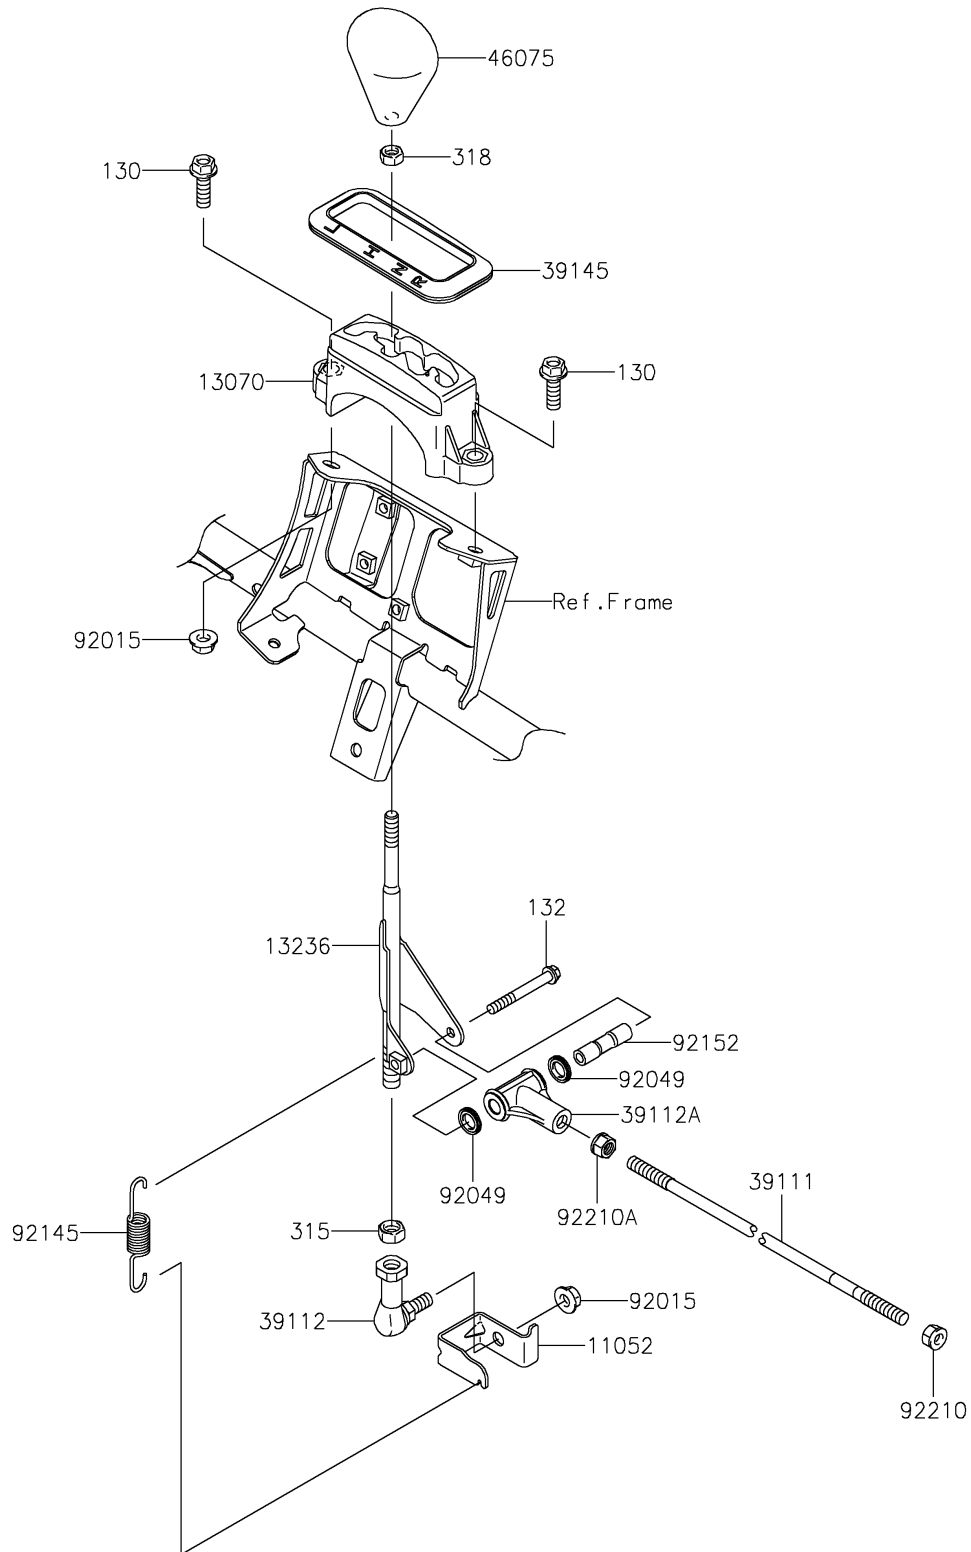

2020 BRUTE FORCE® 750 4x4i

PARTS DIAGRAM

Control

E7110

2020 BRUTE FORCE® 750 4x4i

PARTS LIST

Control

ITEM NAME

PART NUMBER

QUANTITY
