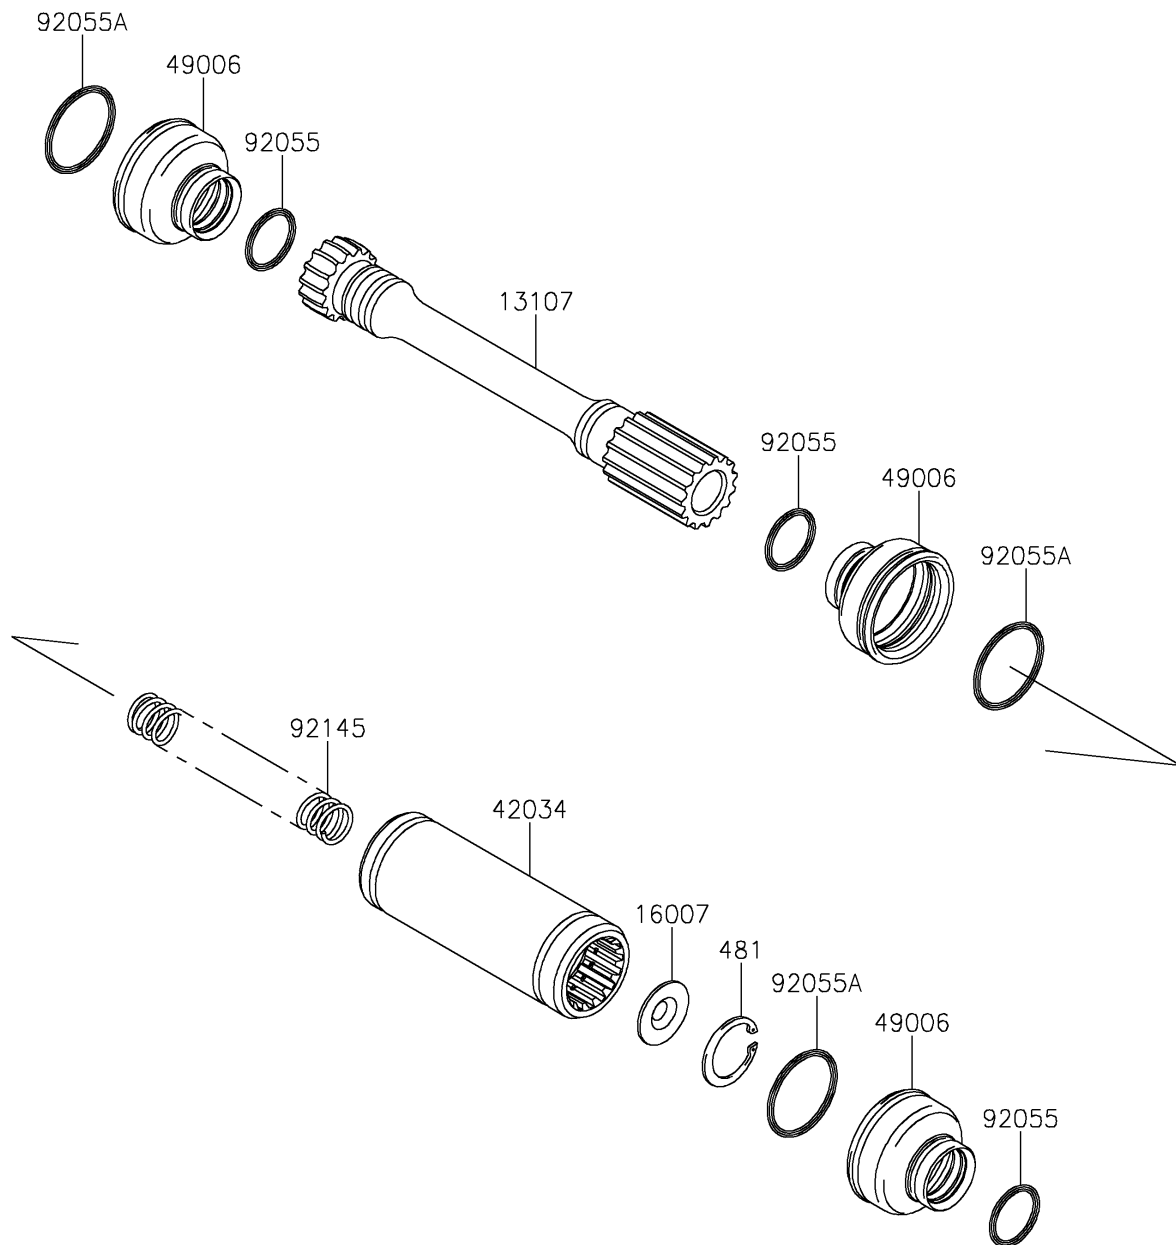

## PARTS DIAGRAM Drive Shaft-Propeller

E3135

## PARTS LIST

### Drive Shaft-Propeller

ITEM NAME	PART NUMBER	QUANTITY
-----------	-------------	----------

---