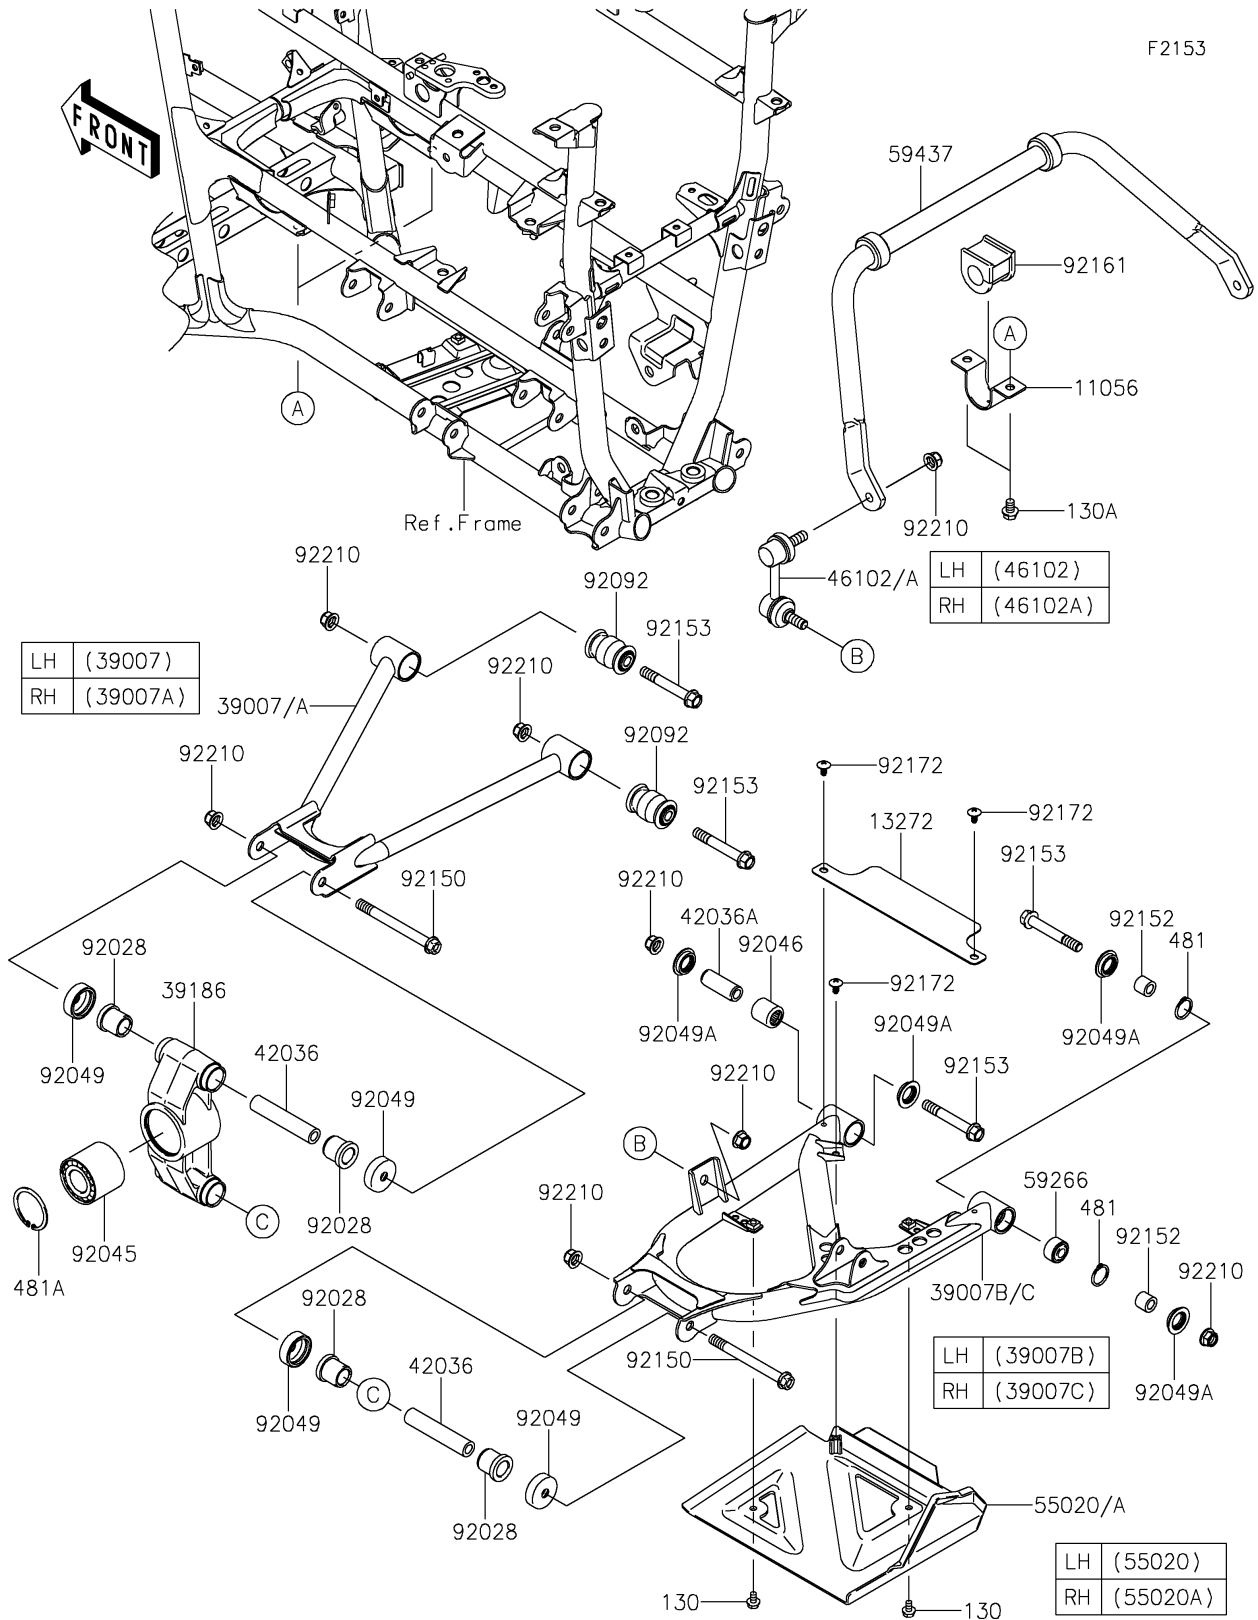

2020 BRUTE FORCE® 750 4x4i EPS CAMO

PARTS DIAGRAM

Rear Suspension

2020 BRUTE FORCE® 750 4x4i EPS CAMO

PARTS LIST

Rear Suspension

| ITEM NAME | PART NUMBER | QUANTITY |
|-----------|-------------|----------|
|-----------|-------------|----------|
