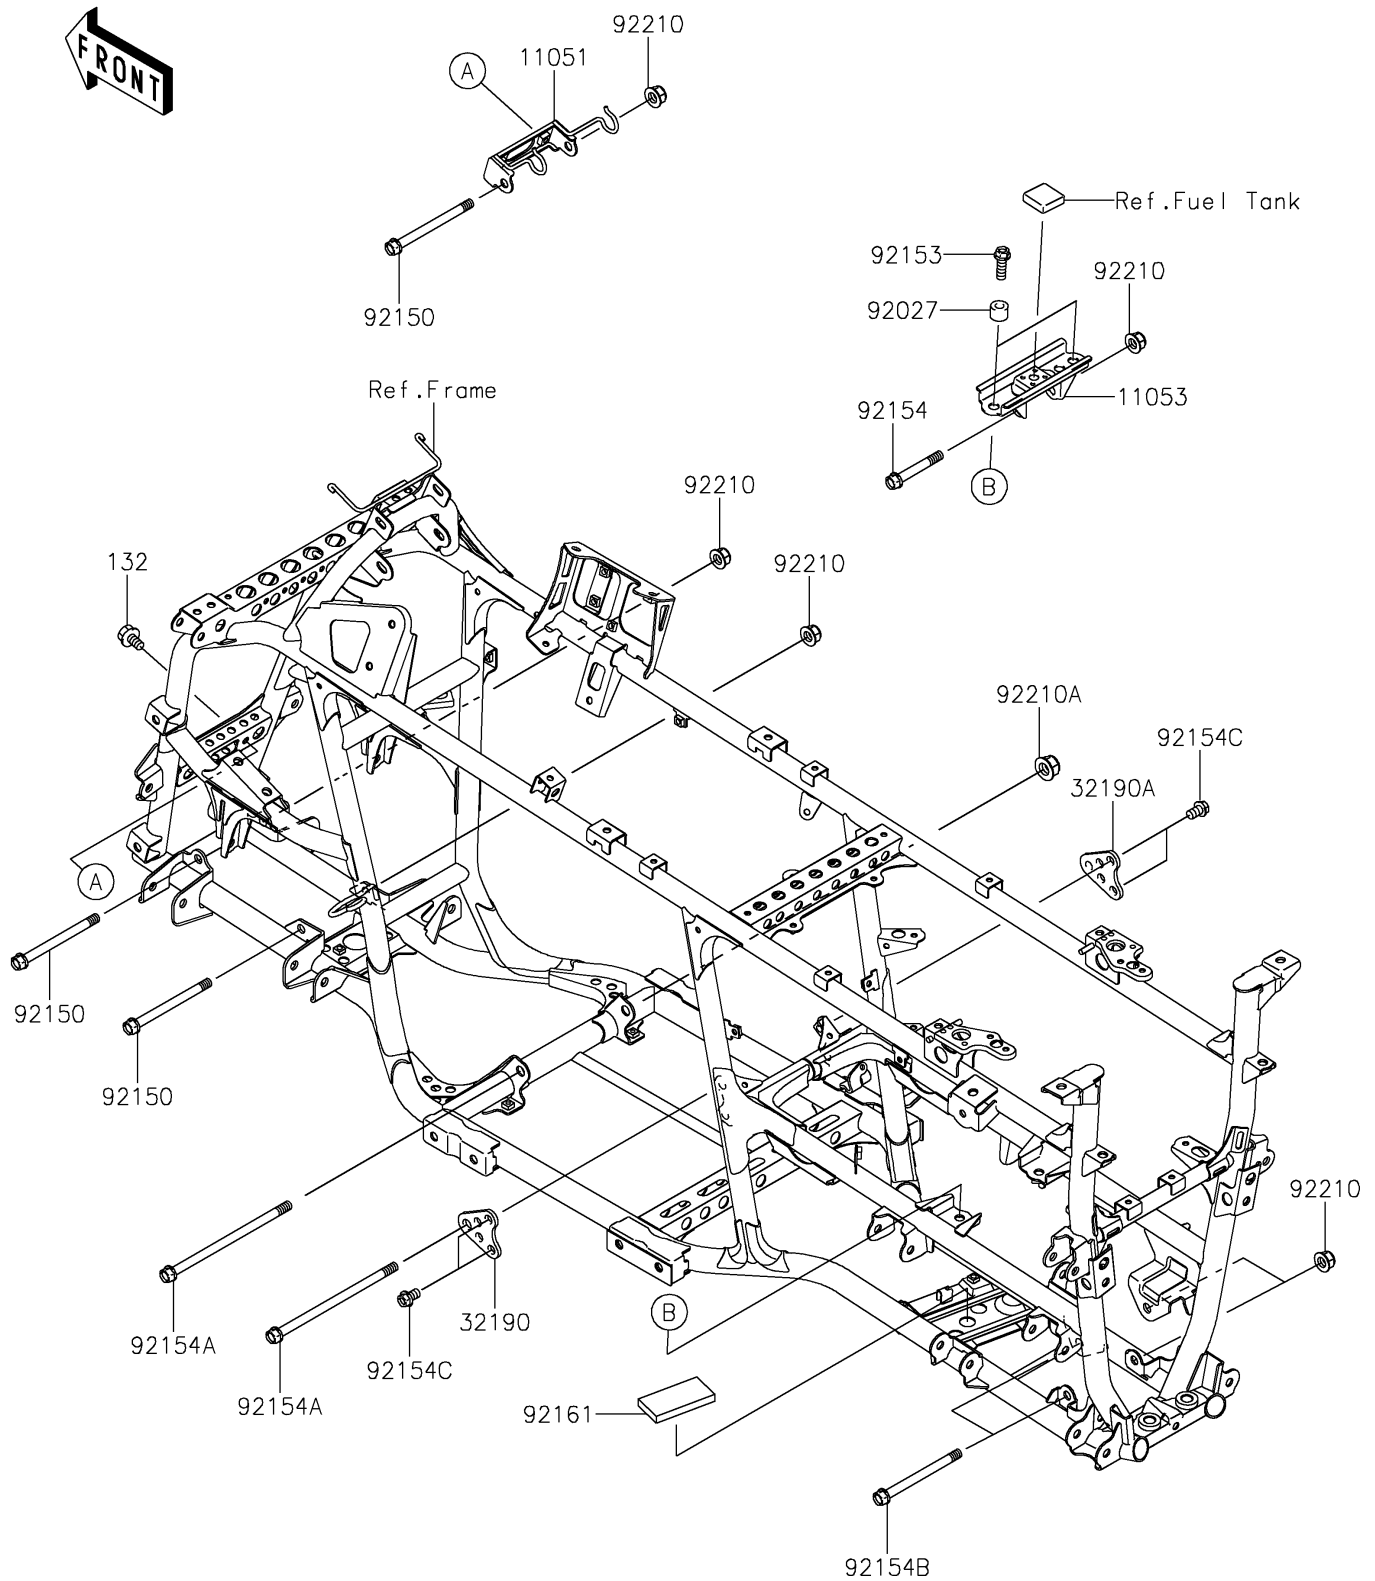

2020 BRUTE FORCE® 750 4x4i EPS CAMO

PARTS DIAGRAM

Engine Mount

F2122

2020 BRUTE FORCE® 750 4x4i EPS CAMO

PARTS LIST

Engine Mount

ITEM NAME	PART NUMBER	QUANTITY
-----------	-------------	----------
