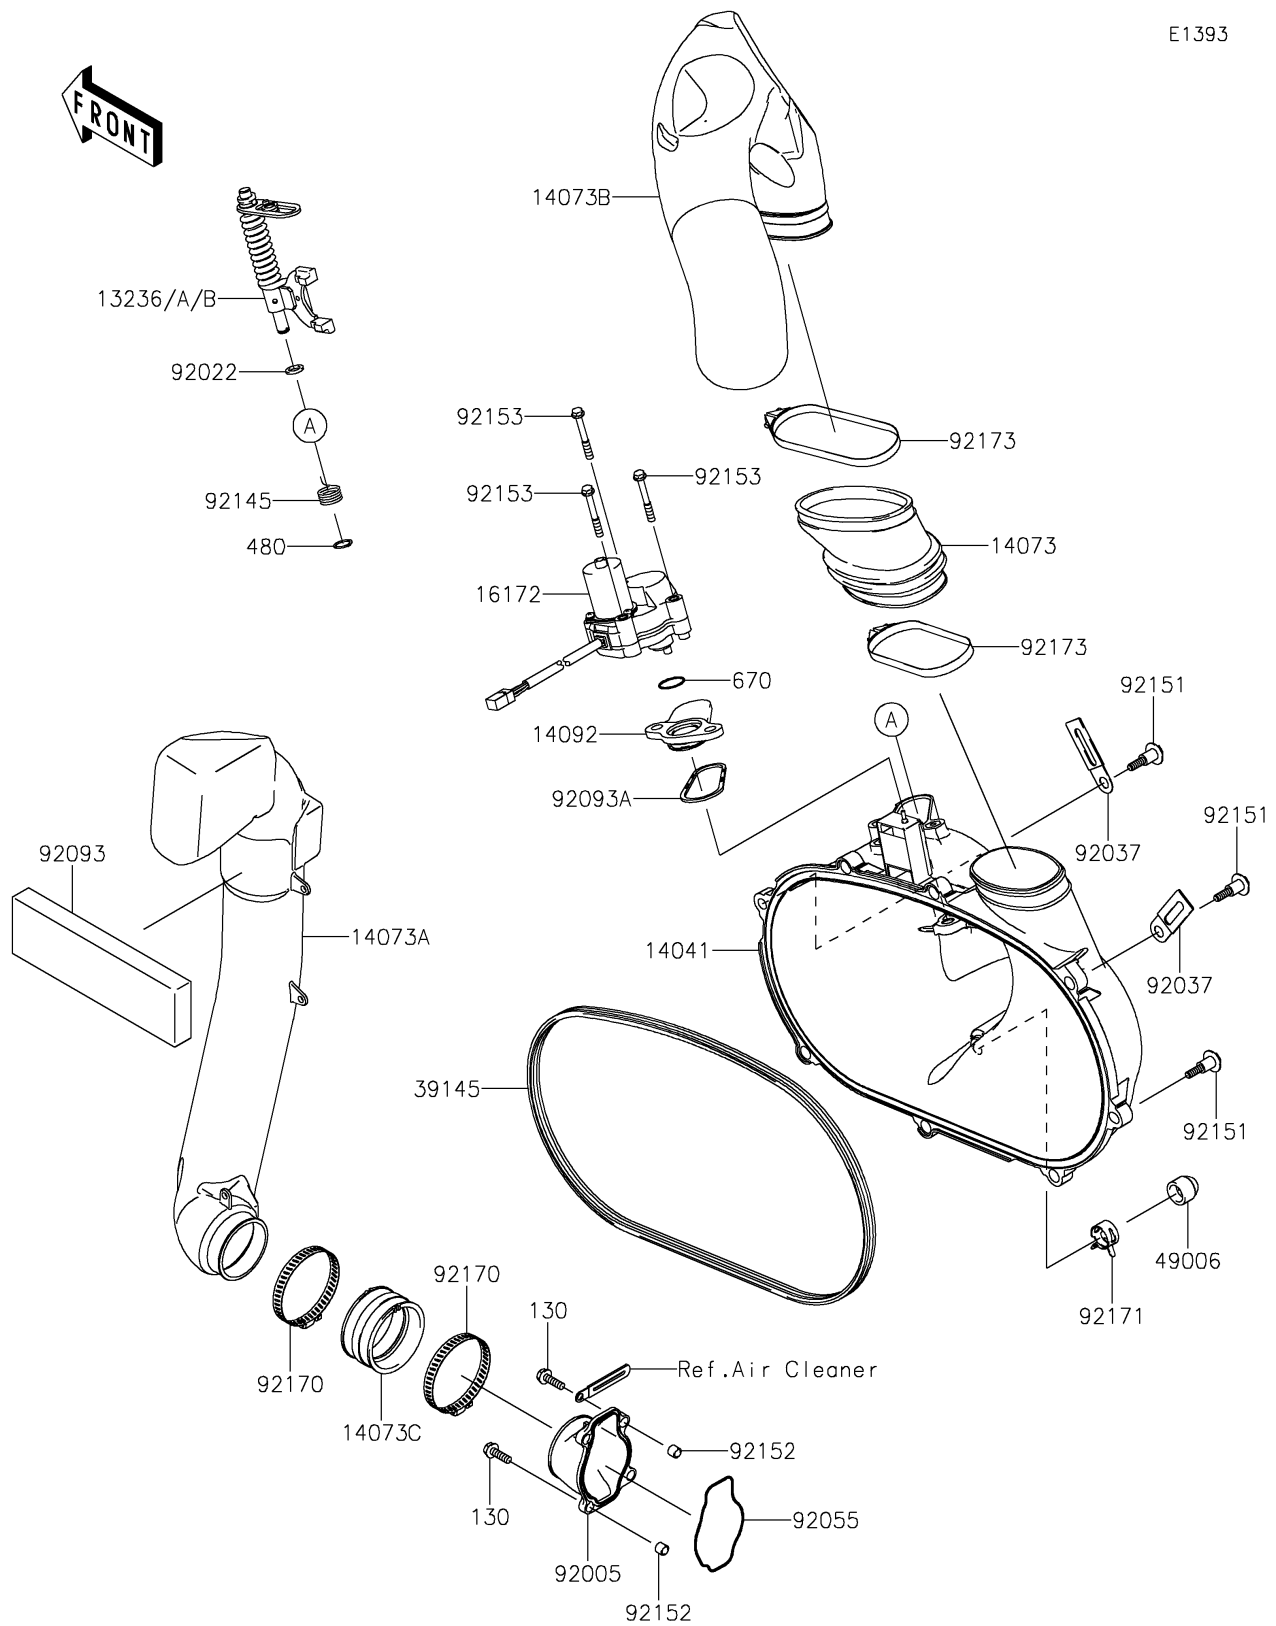

2020 BRUTE FORCE® 750 4x4i EPS CAMO

PARTS DIAGRAM

Converter Cover

E1393

2020 BRUTE FORCE® 750 4x4i EPS CAMO

Kawasaki
Let the Good Times Roll®

PARTS LIST

Converter Cover

ITEM NAME	PART NUMBER	QUANTITY
-----------	-------------	----------
