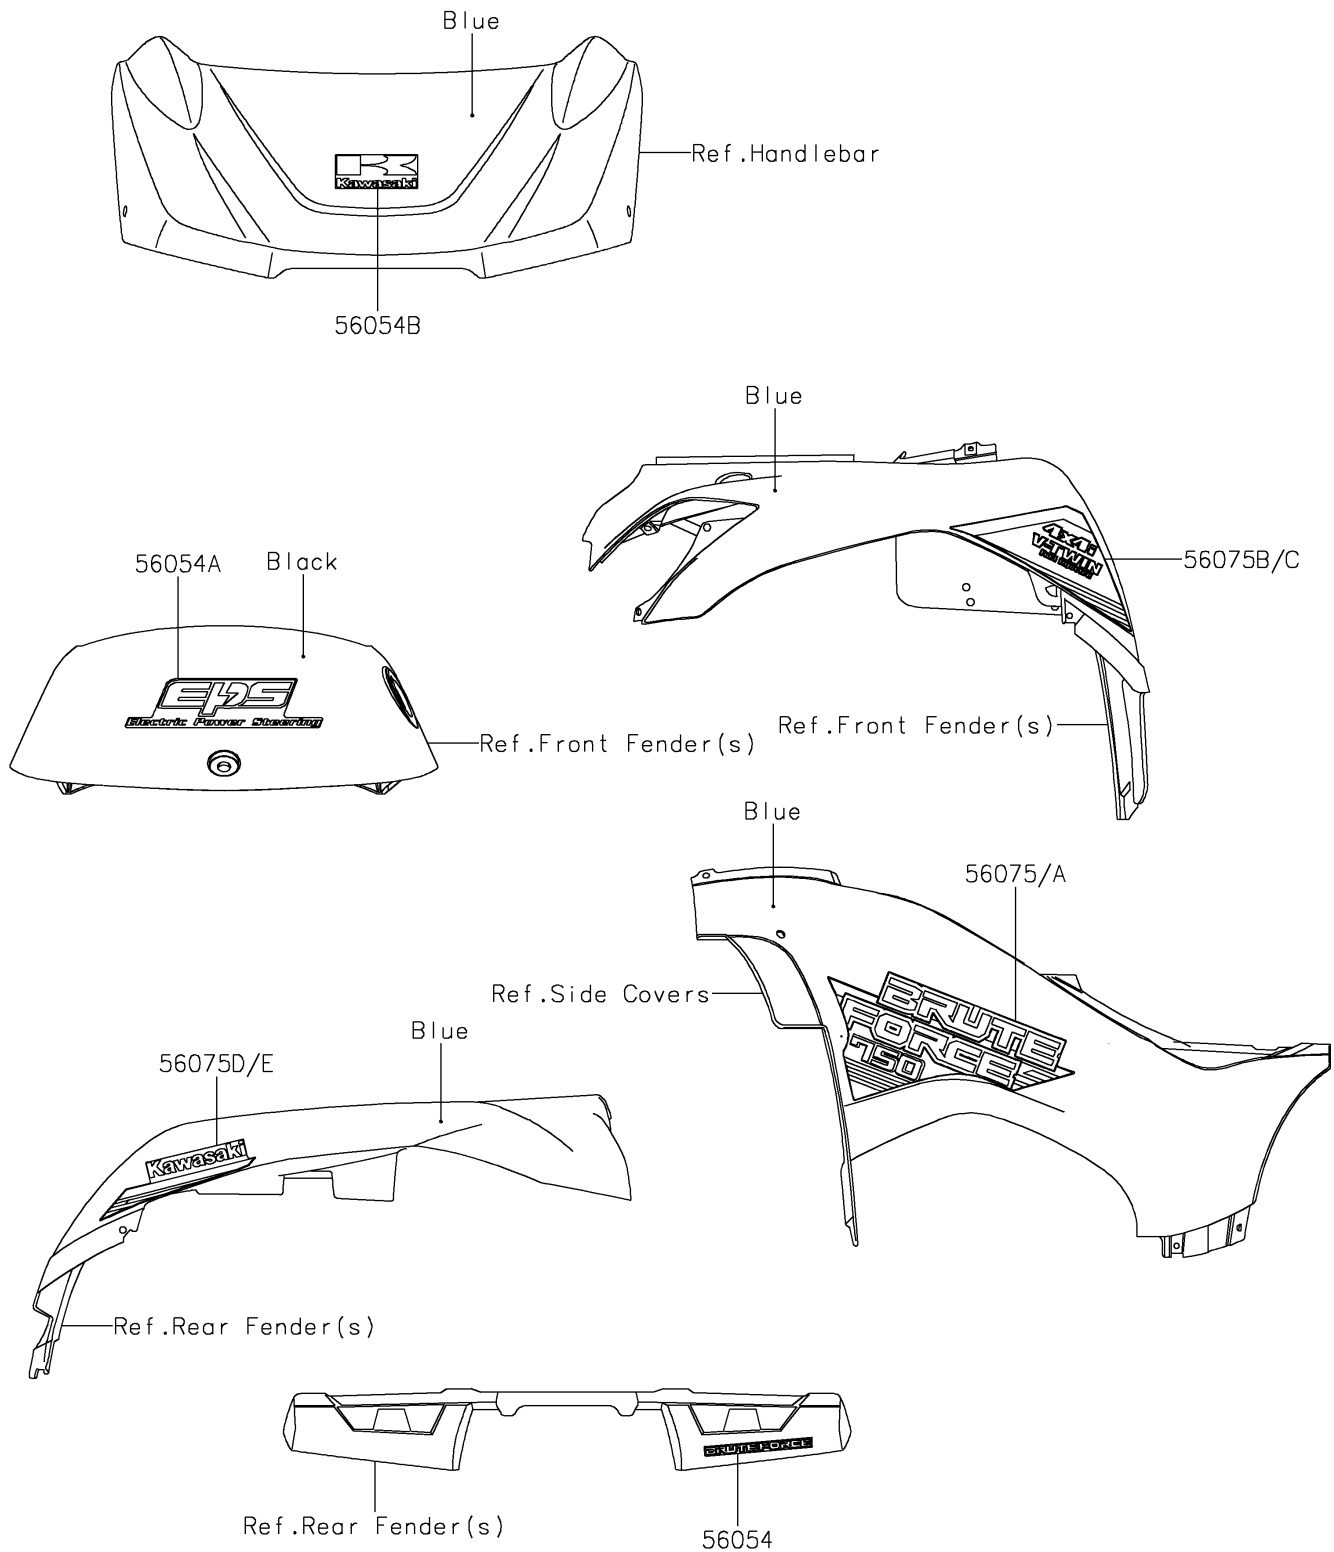

# 2020 BRUTE FORCE® 750 4x4i EPS

## PARTS DIAGRAM

### Decals(Blue)

F2861A

## PARTS LIST

Decals(Blue)

**ITEM NAME**

**PART NUMBER**

**QUANTITY**

---