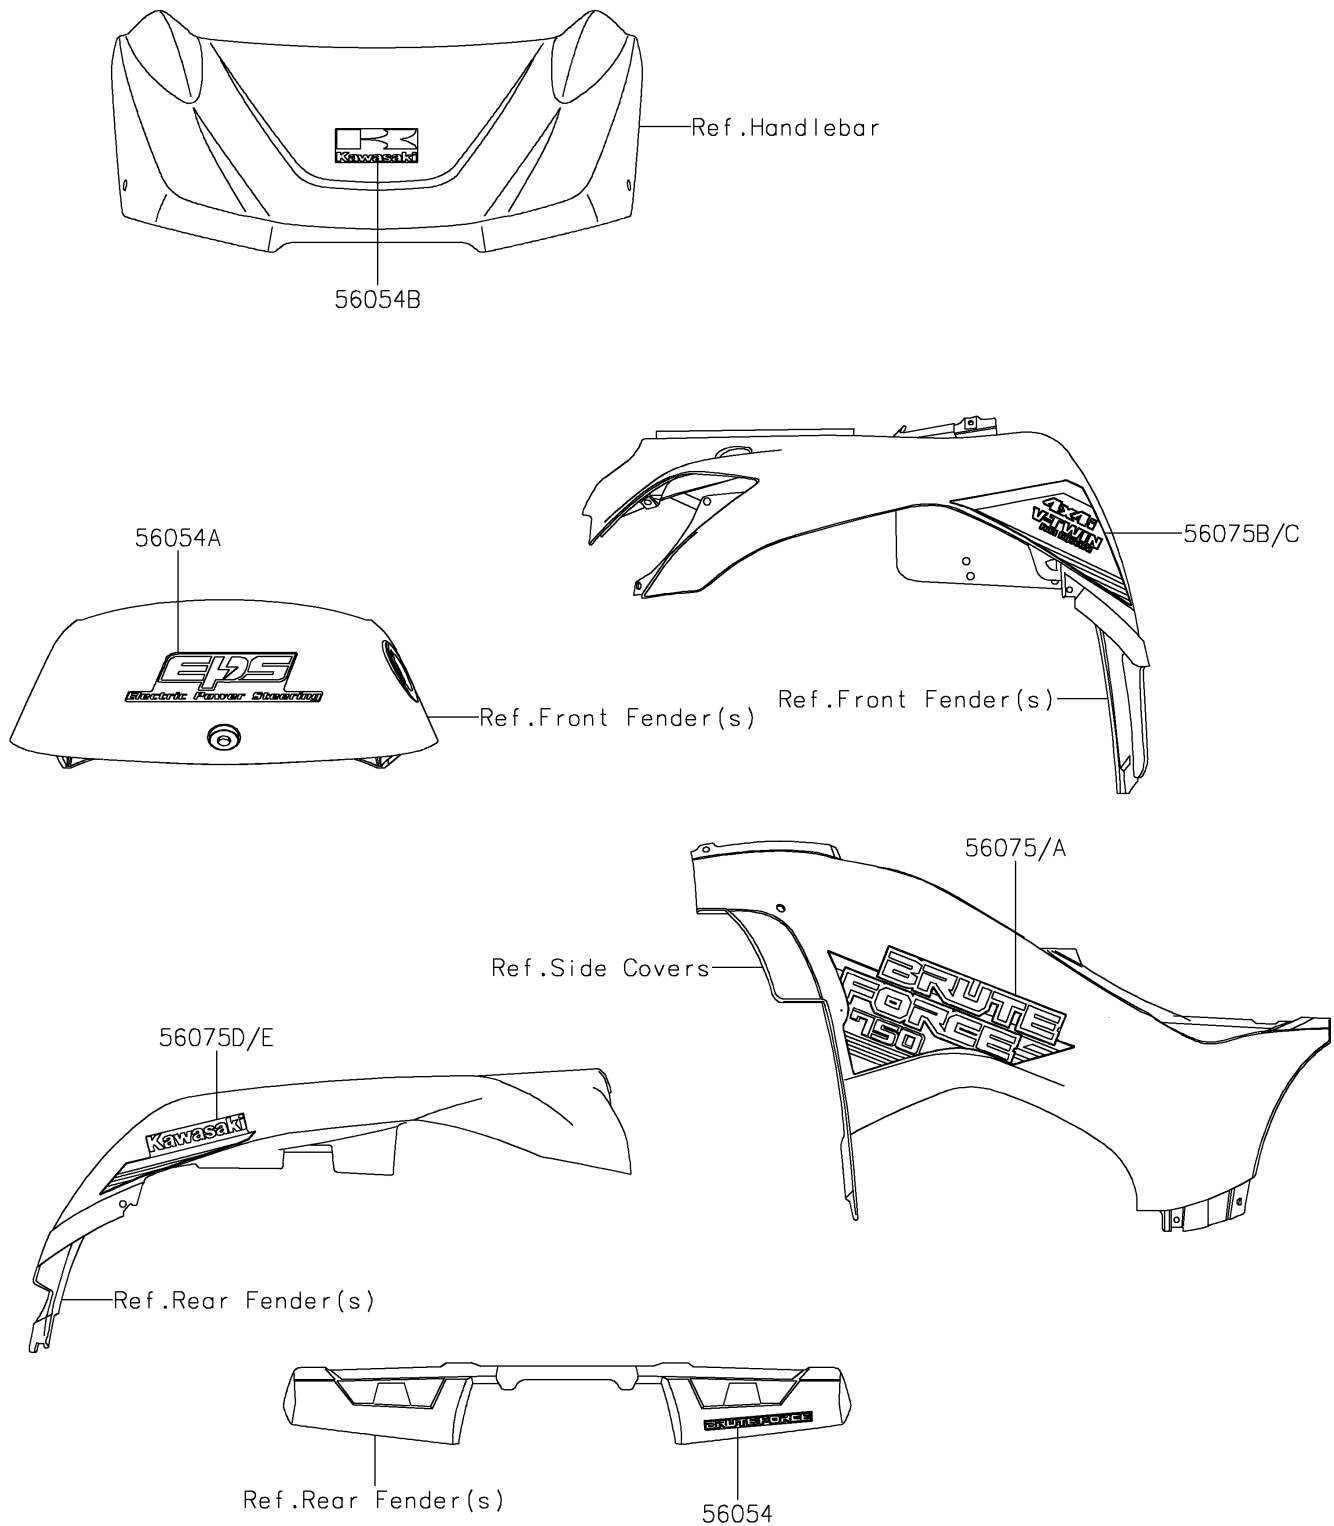

2020 BRUTE FORCE® 750 4x4i EPS

PARTS DIAGRAM

Decals(Black)

F2861

2020 BRUTE FORCE® 750 4x4i EPS

PARTS LIST Decals(Black)

ITEM NAME	PART NUMBER	QUANTITY
-----------	-------------	----------
