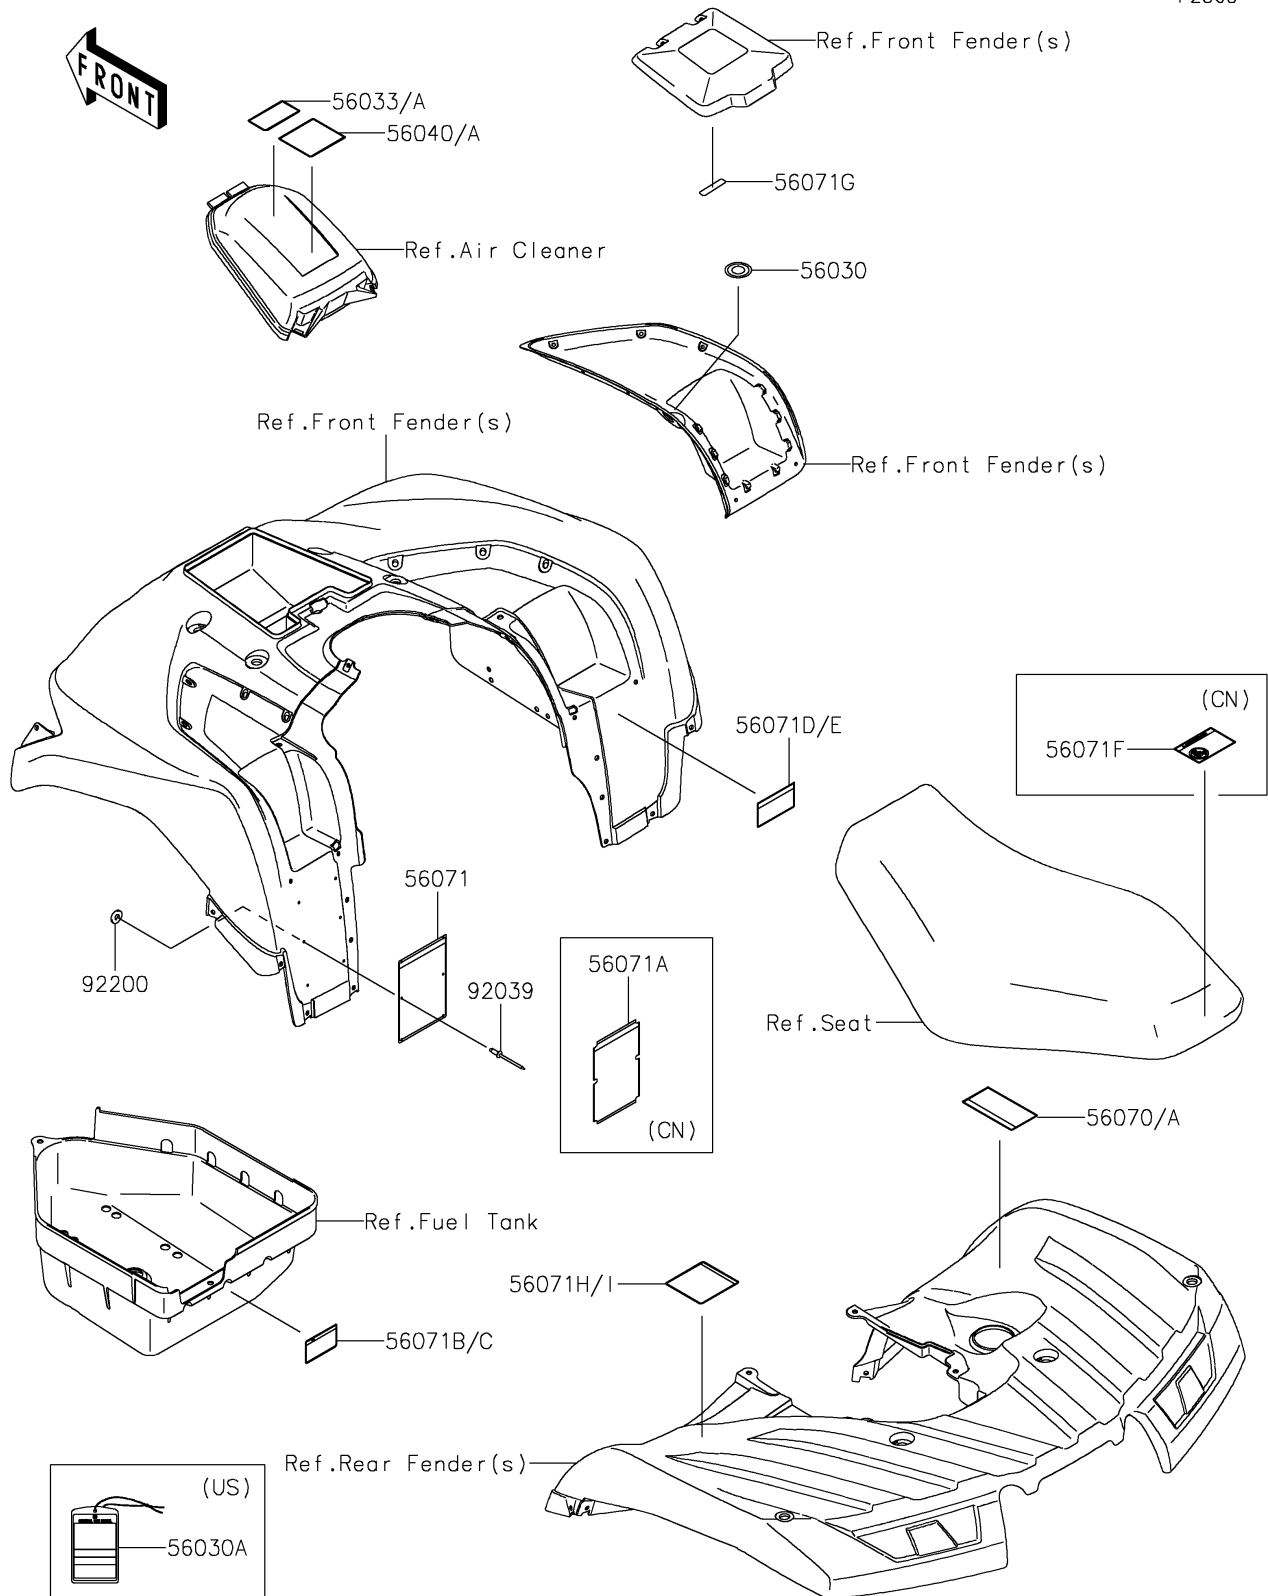

2020 BRUTE FORCE® 750 4x4i EPS

PARTS DIAGRAM

Labels

F2860

2020 BRUTE FORCE® 750 4x4i EPS

Kawasaki
Let the Good Times Roll®

PARTS LIST

Labels

ITEM NAME	PART NUMBER	QUANTITY
LABEL,IGNITION SWITCH (Ref # 56030)	56030-0018	1
LABEL-MANUAL,AIR CLEANER (Ref # 56033)	56033-0064	1
LABEL-WARNING,UNDER 16 (Ref # 56040)	56040-1276	1
LABEL-WARNING,DRIVE BELT (Ref # 56070)	56070-0038	1
LABEL-WARNING,SERIOUS INJURY (Ref # 56071)	56071-0057	1
LABEL-WARNING,TOWING (Ref # 56071B)	56071-0079	1
LABEL-WARNING,SHIFT LEVER (Ref # 56071D)	56071-0090	1
LABEL-WARNING,STORAGE (Ref # 56071G)	56071-0199	1
LABEL-WARNING,TIRE&LOAD (Ref # 56071H)	56071-0484	1
RIVET,3.2X8 (Ref # 92039)	92039-3763	6
WASHER,3.5X8X1 (Ref # 92200)	92200-1251	6