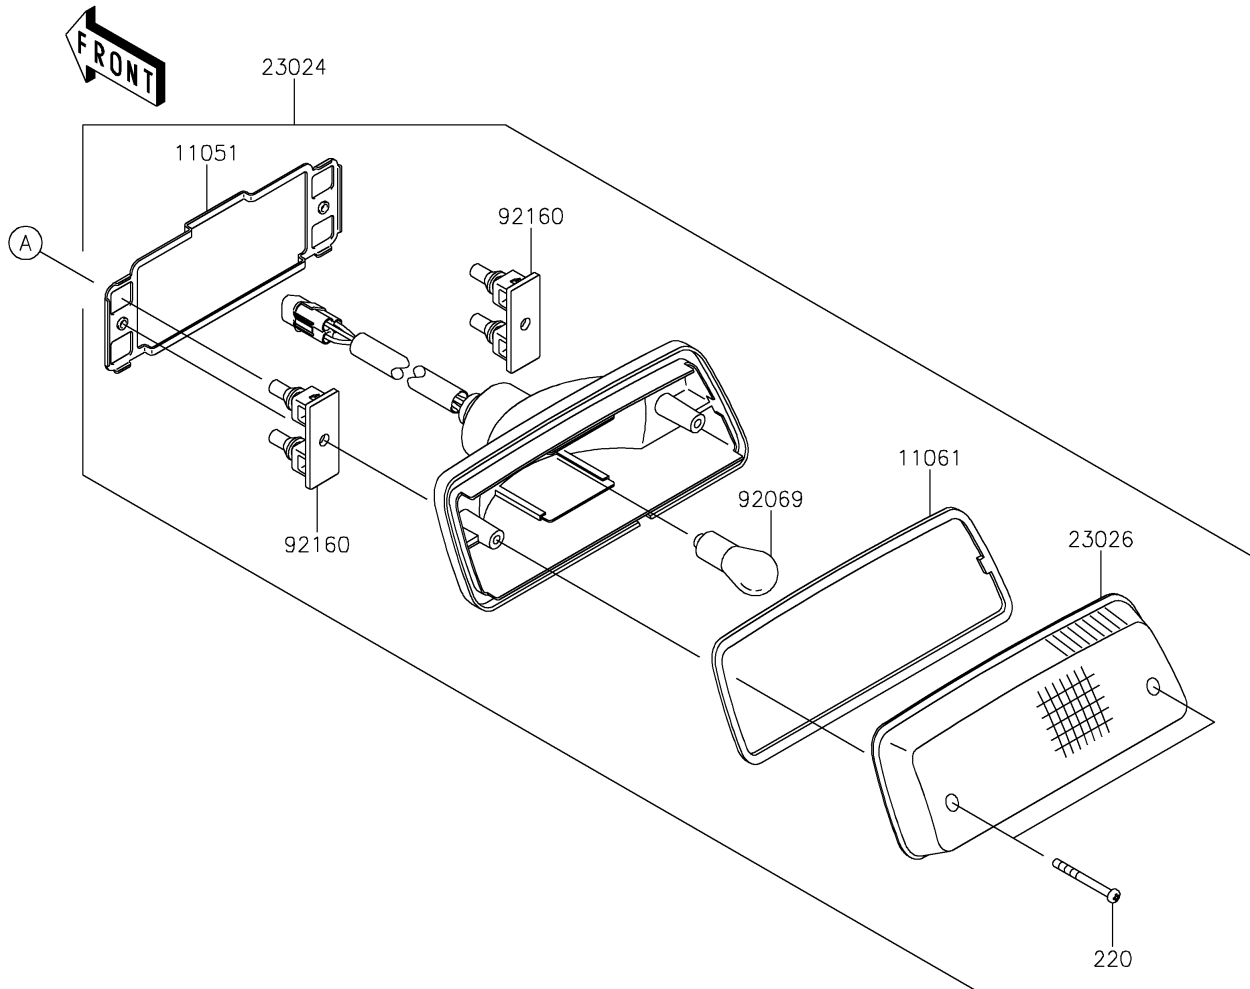

2020 BRUTE FORCE® 750 4x4i EPS

PARTS DIAGRAM

Taillight(s)

F2720

2020 BRUTE FORCE® 750 4x4i EPS

PARTS LIST

Taillight(s)

ITEM NAME	PART NUMBER	QUANTITY
BRACKET,TAIL LAMP (Ref # 11051)	11051-1870	1
GASKET,TAIL LAMP LENS (Ref # 11061)	11061-0055	1
LAMP-ASSY-TAIL (Ref # 23024)	23024-0302	1
LENS,TAIL LAMP (Ref # 23026)	23026-1230	1
BULB,12V 21/5W (Ref # 92069)	92069-063	1
DAMPER,TAIL LAMP (Ref # 92160)	92160-1053	2
SCREW-PAN-CROS,4X40 (Ref # 220)	220AA0440	2