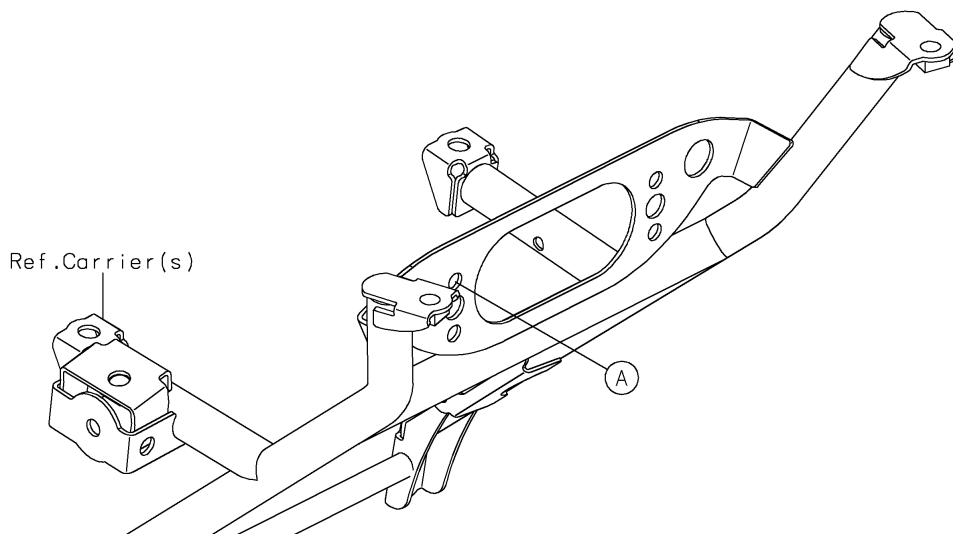

2020 BRUTE FORCE® 750 4x4i EPS

PARTS DIAGRAM

Taillight(s)

F2720

2020 BRUTE FORCE® 750 4x4i EPS

PARTS LIST

Taillight(s)

ITEM NAME	PART NUMBER	QUANTITY
BRACKET,TAIL LAMP (Ref # 11051)	11051-1870	1
GASKET,TAIL LAMP LENS (Ref # 11061)	11061-0055	1
LAMP-ASSY-TAIL (Ref # 23024)	23024-0302	1
LENS,TAIL LAMP (Ref # 23026)	23026-1230	1
BULB,12V 21/5W (Ref # 92069)	92069-063	1
DAMPER,TAIL LAMP (Ref # 92160)	92160-1053	2
SCREW-PAN-CROS,4X40 (Ref # 220)	220AA0440	2