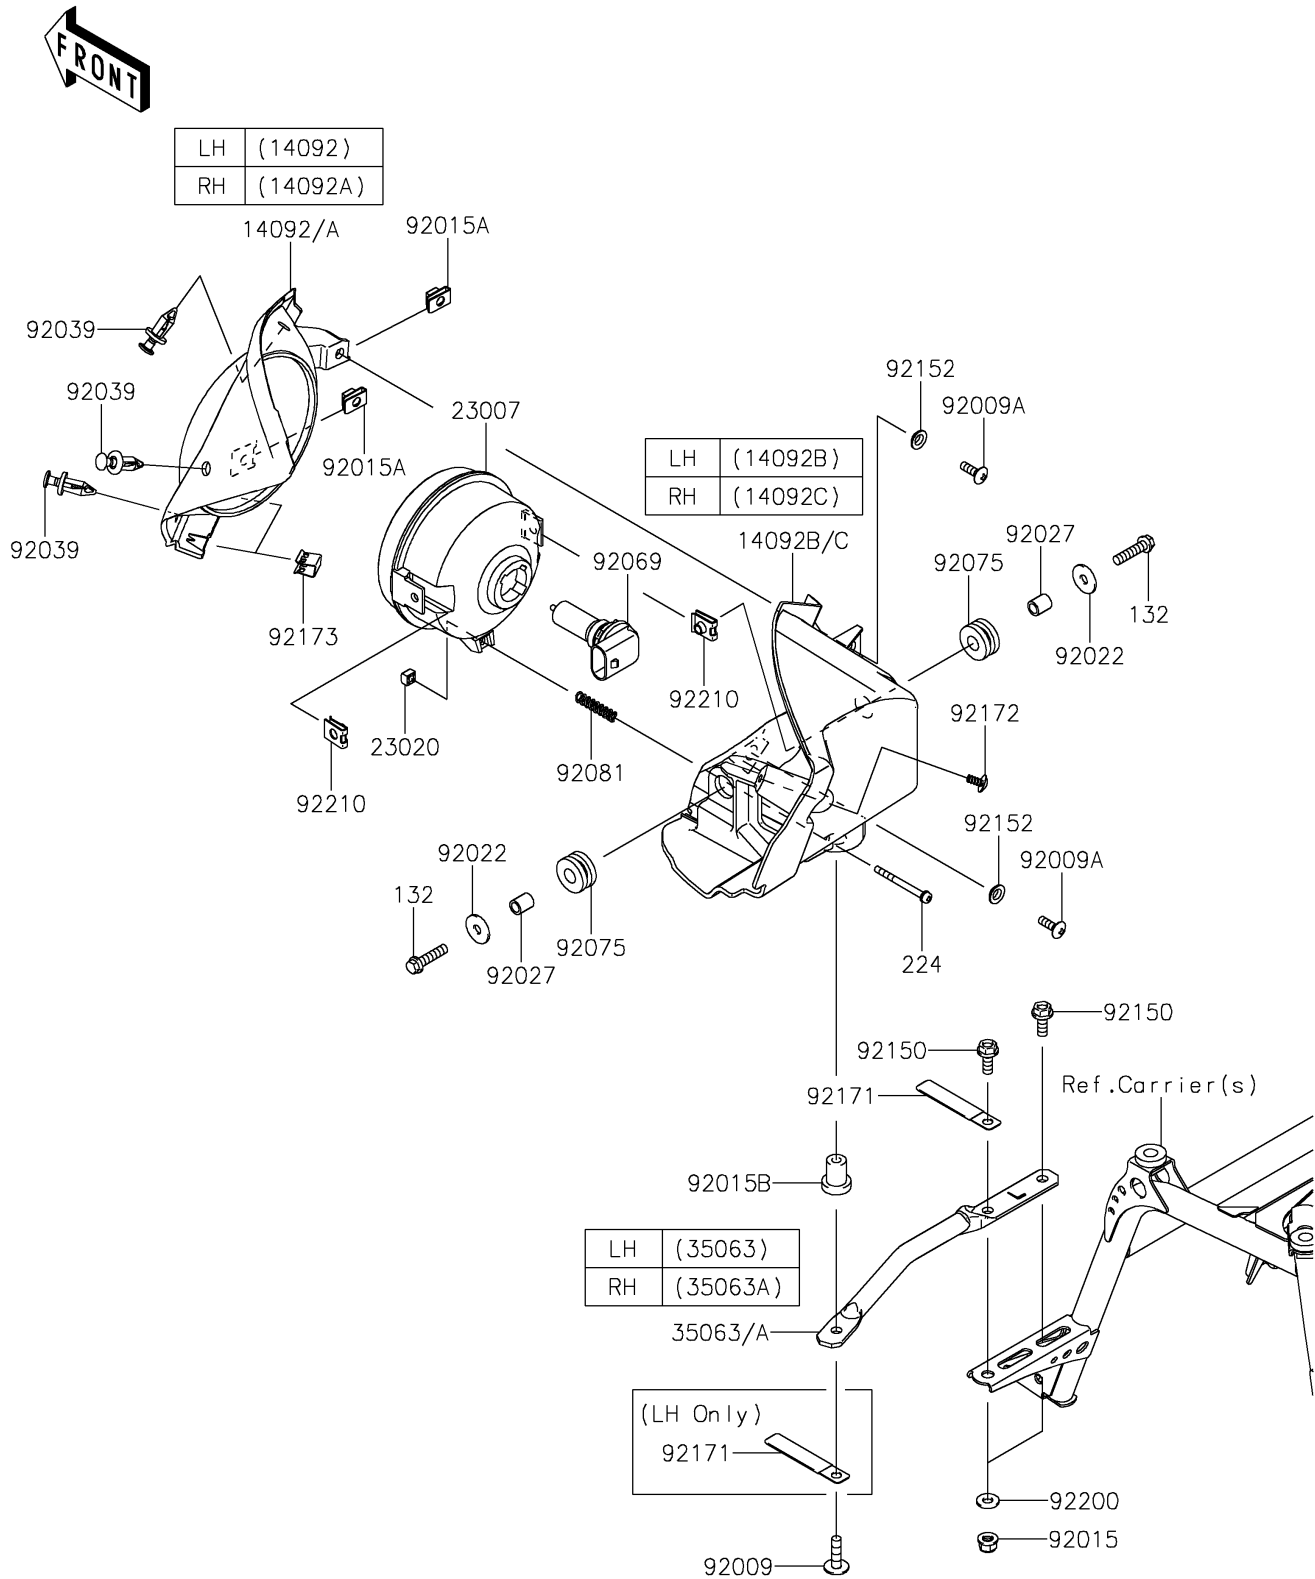

2020 BRUTE FORCE® 750 4x4i EPS

PARTS DIAGRAM

Headlight(s)

F2710

2020 BRUTE FORCE® 750 4x4i EPS

PARTS LIST

Headlight(s)

ITEM NAME

PART NUMBER

QUANTITY
