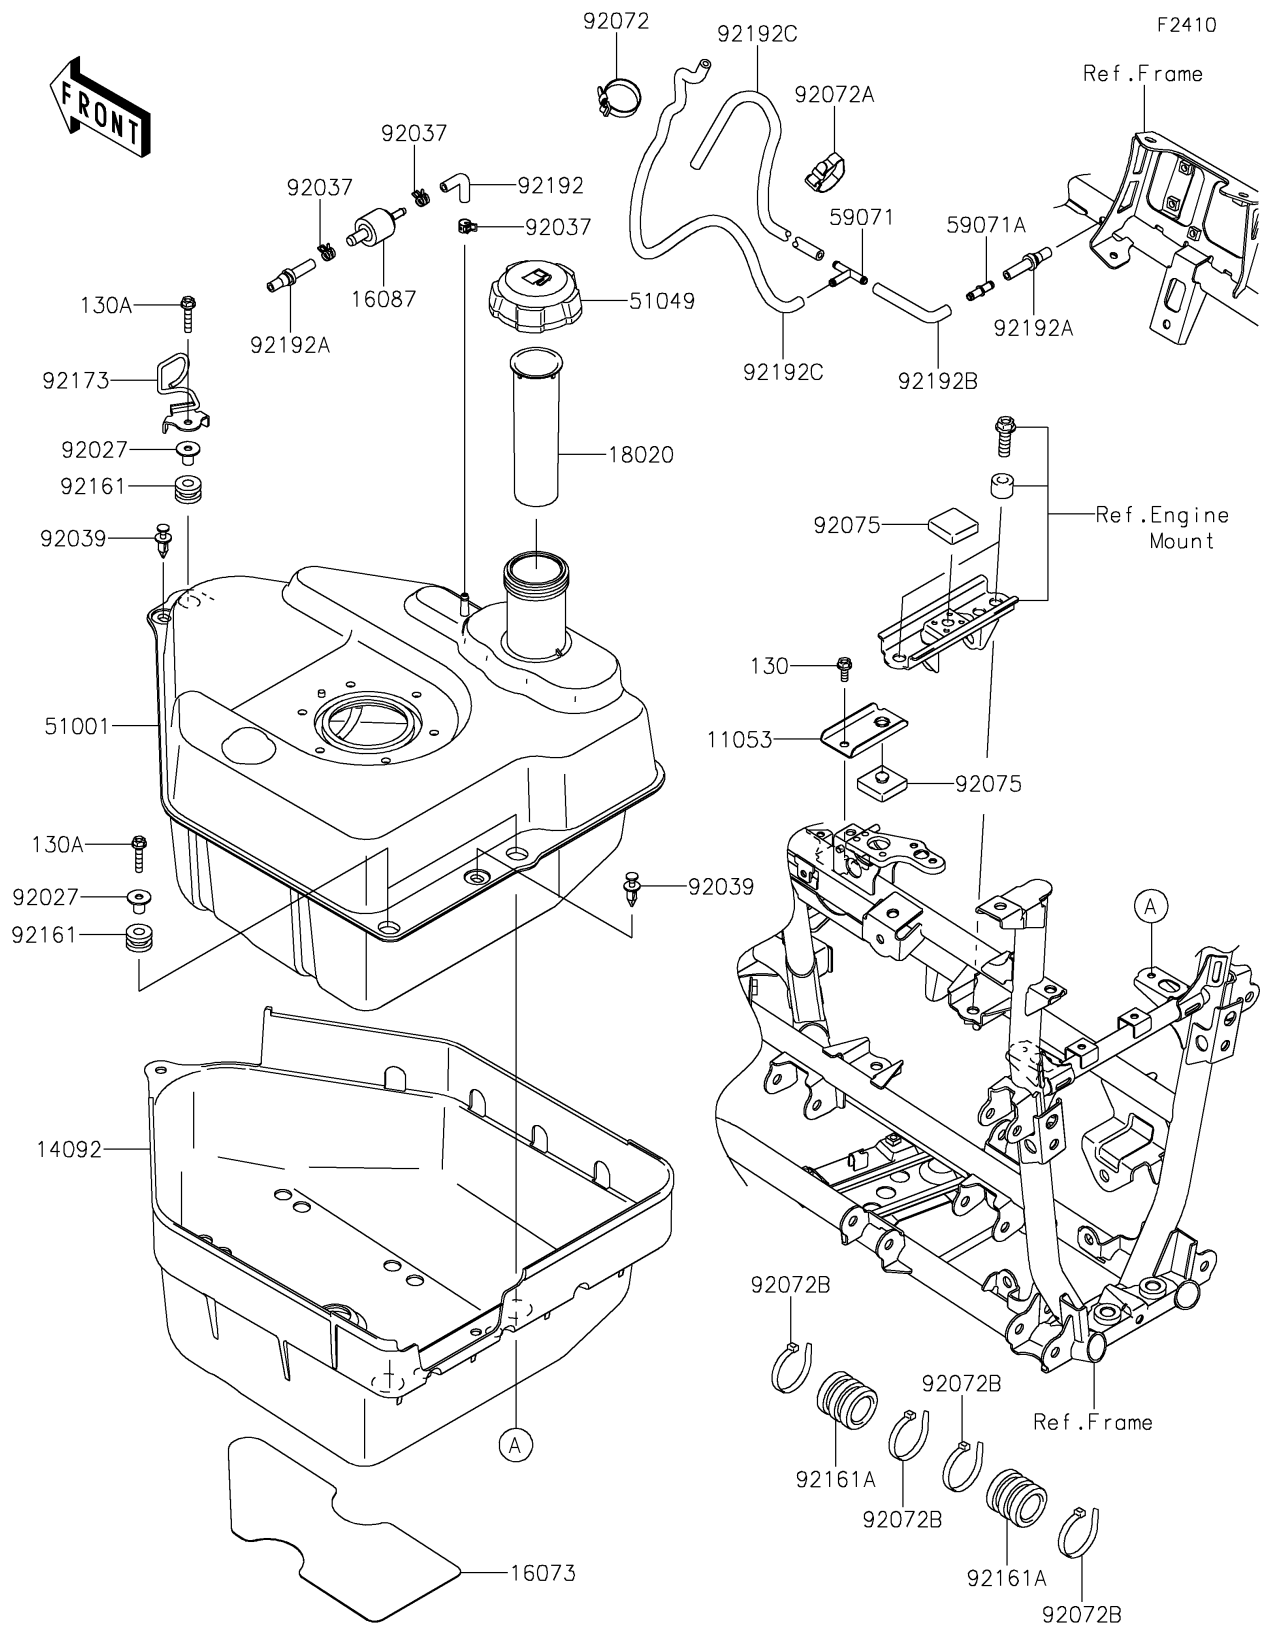

2020 BRUTE FORCE® 750 4x4i EPS

PARTS DIAGRAM

Fuel Tank

2020 BRUTE FORCE® 750 4x4i EPS

PARTS LIST

Fuel Tank

ITEM NAME	PART NUMBER	QUANTITY
-----------	-------------	----------
