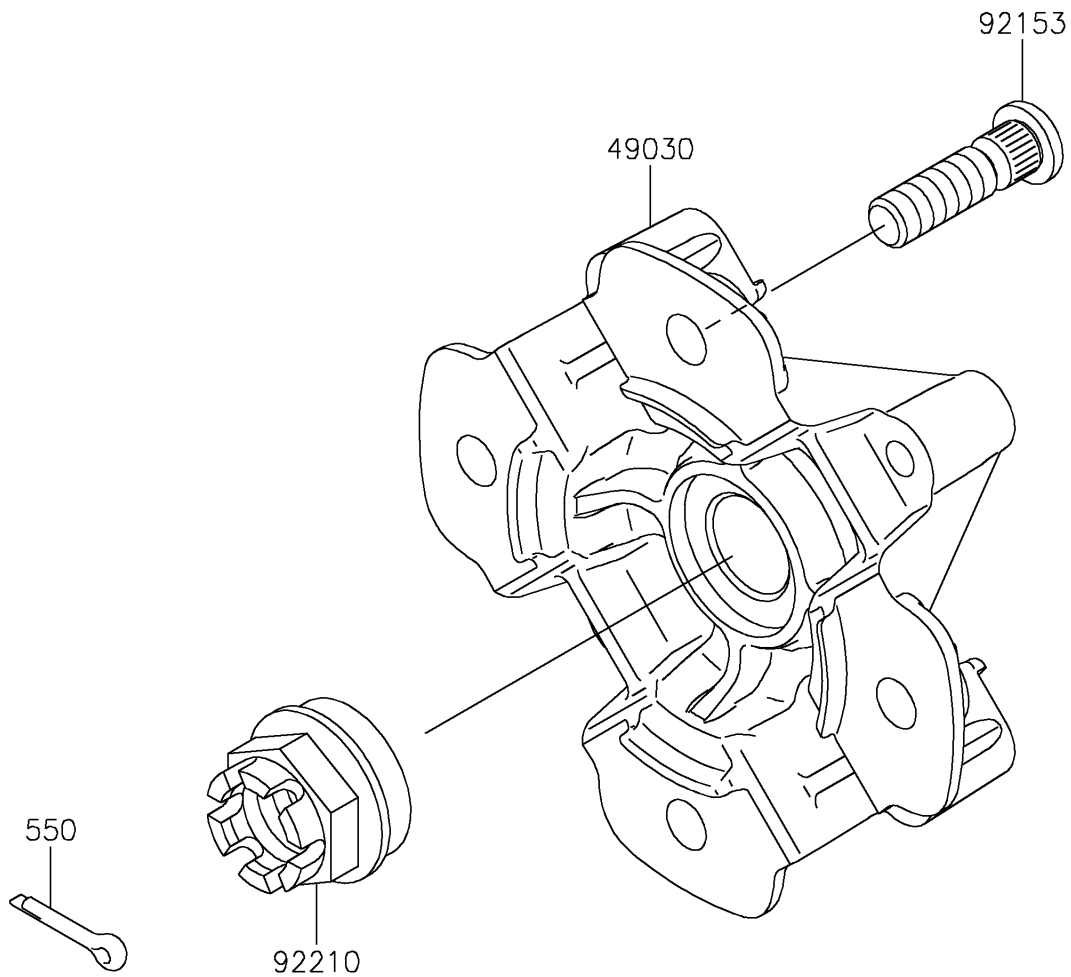

2020 BRUTE FORCE® 750 4x4i EPS

Kawasaki
Let the Good Times Roll®

PARTS DIAGRAM

Front Hub

F2230

2020 BRUTE FORCE® 750 4x4i EPS

PARTS LIST

Front Hub

ITEM NAME	PART NUMBER	QUANTITY
HUB,FR (Ref # 49030)	49030-0032	2
BOLT,10X36.5 (Ref # 92153)	92153-0890	8
NUT,CASTLE,18MM (Ref # 92210)	92210-1349	2
PIN-COTTER,4.0X25 (Ref # 550)	550AA4025	2