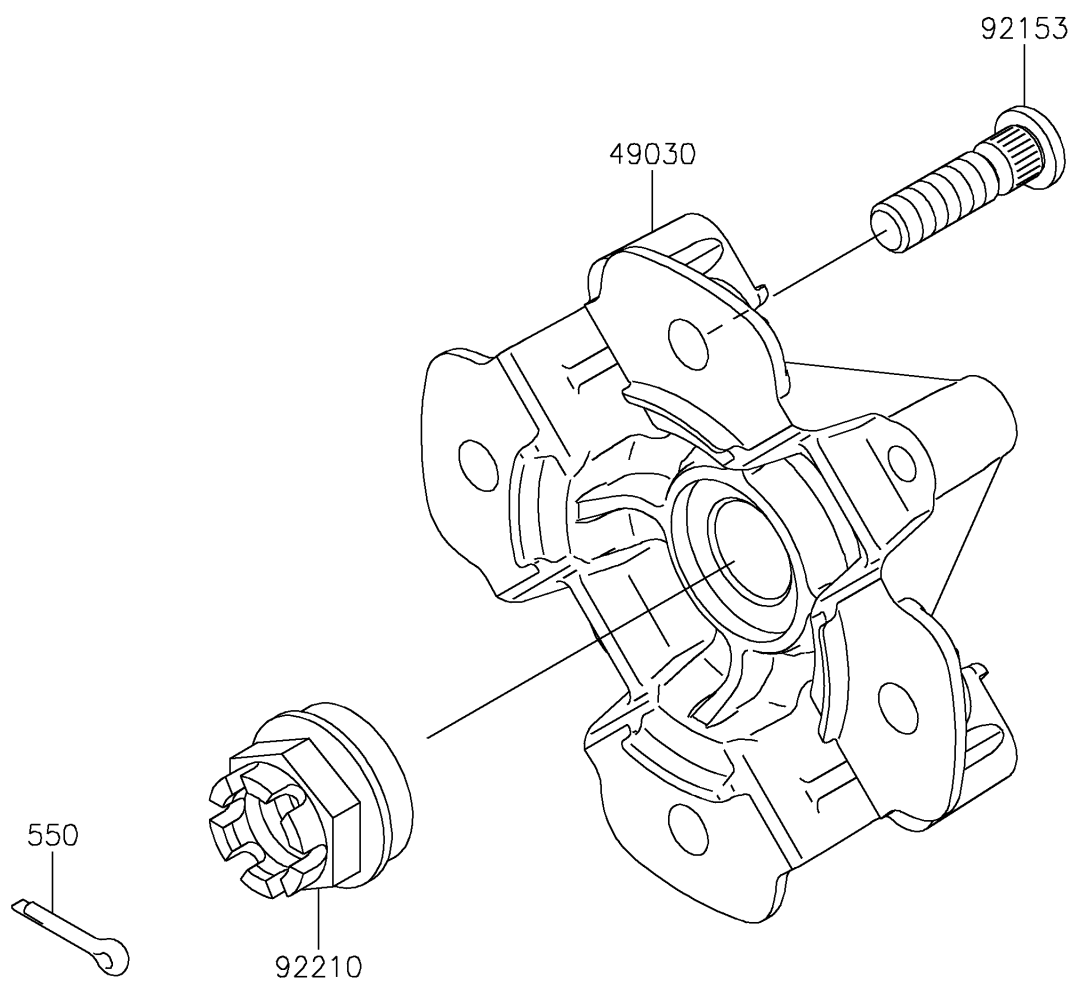

2020 BRUTE FORCE® 750 4x4i EPS

Kawasaki
Let the Good Times Roll®

PARTS DIAGRAM

Front Hub

F2230

2020 BRUTE FORCE® 750 4x4i EPS

Kawasaki
Let the Good Times Roll®

PARTS LIST

Front Hub

ITEM NAME	PART NUMBER	QUANTITY
-----------	-------------	----------
