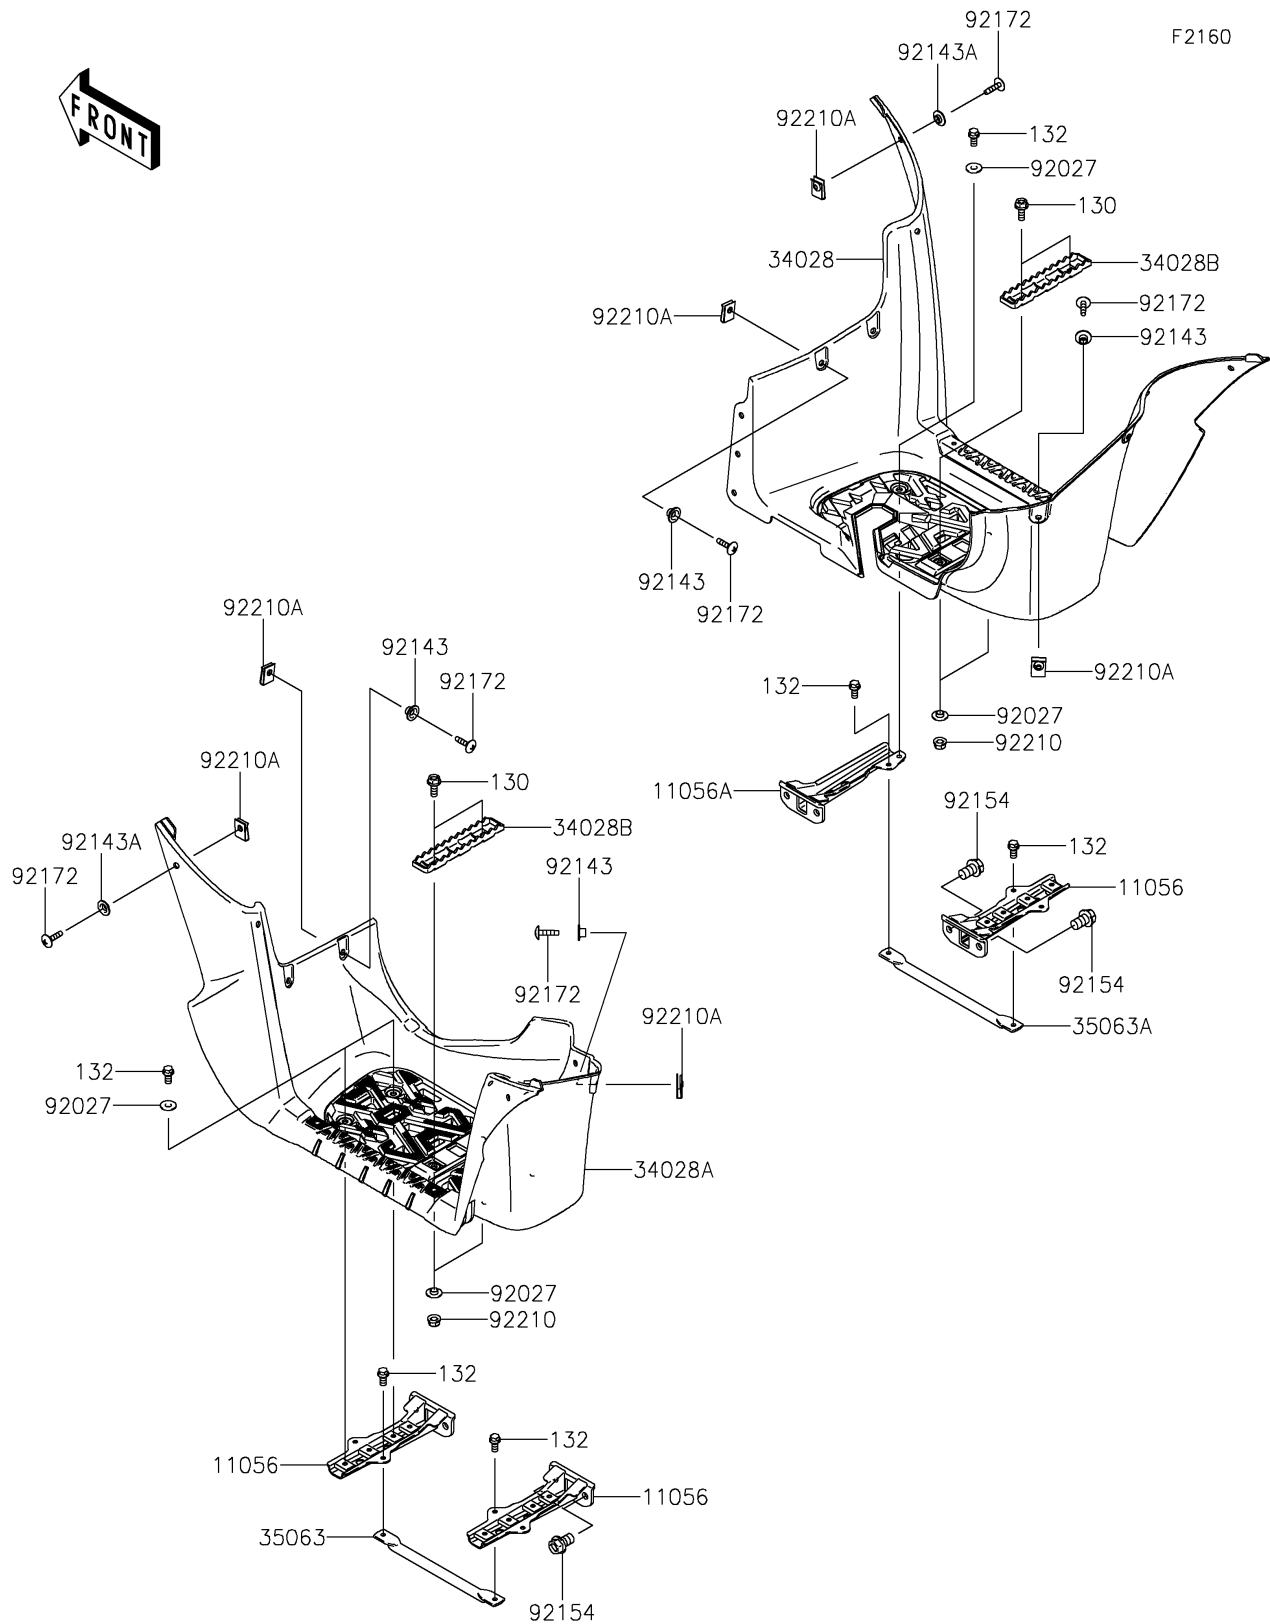

2020 BRUTE FORCE® 750 4x4i EPS

PARTS DIAGRAM

Footrests

2020 BRUTE FORCE® 750 4x4i EPS

Kawasaki
Let the Good Times Roll®

PARTS LIST

Footrests

ITEM NAME	PART NUMBER	QUANTITY
BRACKET,FOOT BOARD (Ref # 11056)	11056-1036	3
BRACKET,FOOT BOARD (Ref # 11056A)	11056-1037	1
STEP,FOOT BOARD,RH,F.BLACK (Ref # 34028)	34028-0055-6Z	1
STEP,FOOT BOARD,LH,F.BLACK (Ref # 34028A)	34028-0146-6Z	1
STEP,FOOT PEG,F.BLACK (Ref # 34028B)	34028-1487-21	2
STAY,STEP,LH (Ref # 35063)	35063-0394	1
STAY,STEP,RH (Ref # 35063A)	35063-0395	1
COLLAR (Ref # 92027)	92027-4020	11
COLLAR (Ref # 92143)	92143-1057	4
COLLAR (Ref # 92143A)	92143-1087	13
BOLT,FLANGED,10X16 (Ref # 92154)	92154-0760	8
SCREW,TAPPING,6X20 (Ref # 92172)	92172-0488	17
NUT,LOCK,FLANGED,6MM (Ref # 92210)	92210-0303	4
NUT,LEAF SPRING,6MM (Ref # 92210A)	92210-0624	17
BOLT-FLANGED,6X16 (Ref # 130)	130BA0616	4
BOLT-FLANGED-SMALL,6X12 (Ref # 132)	132BA0612	11