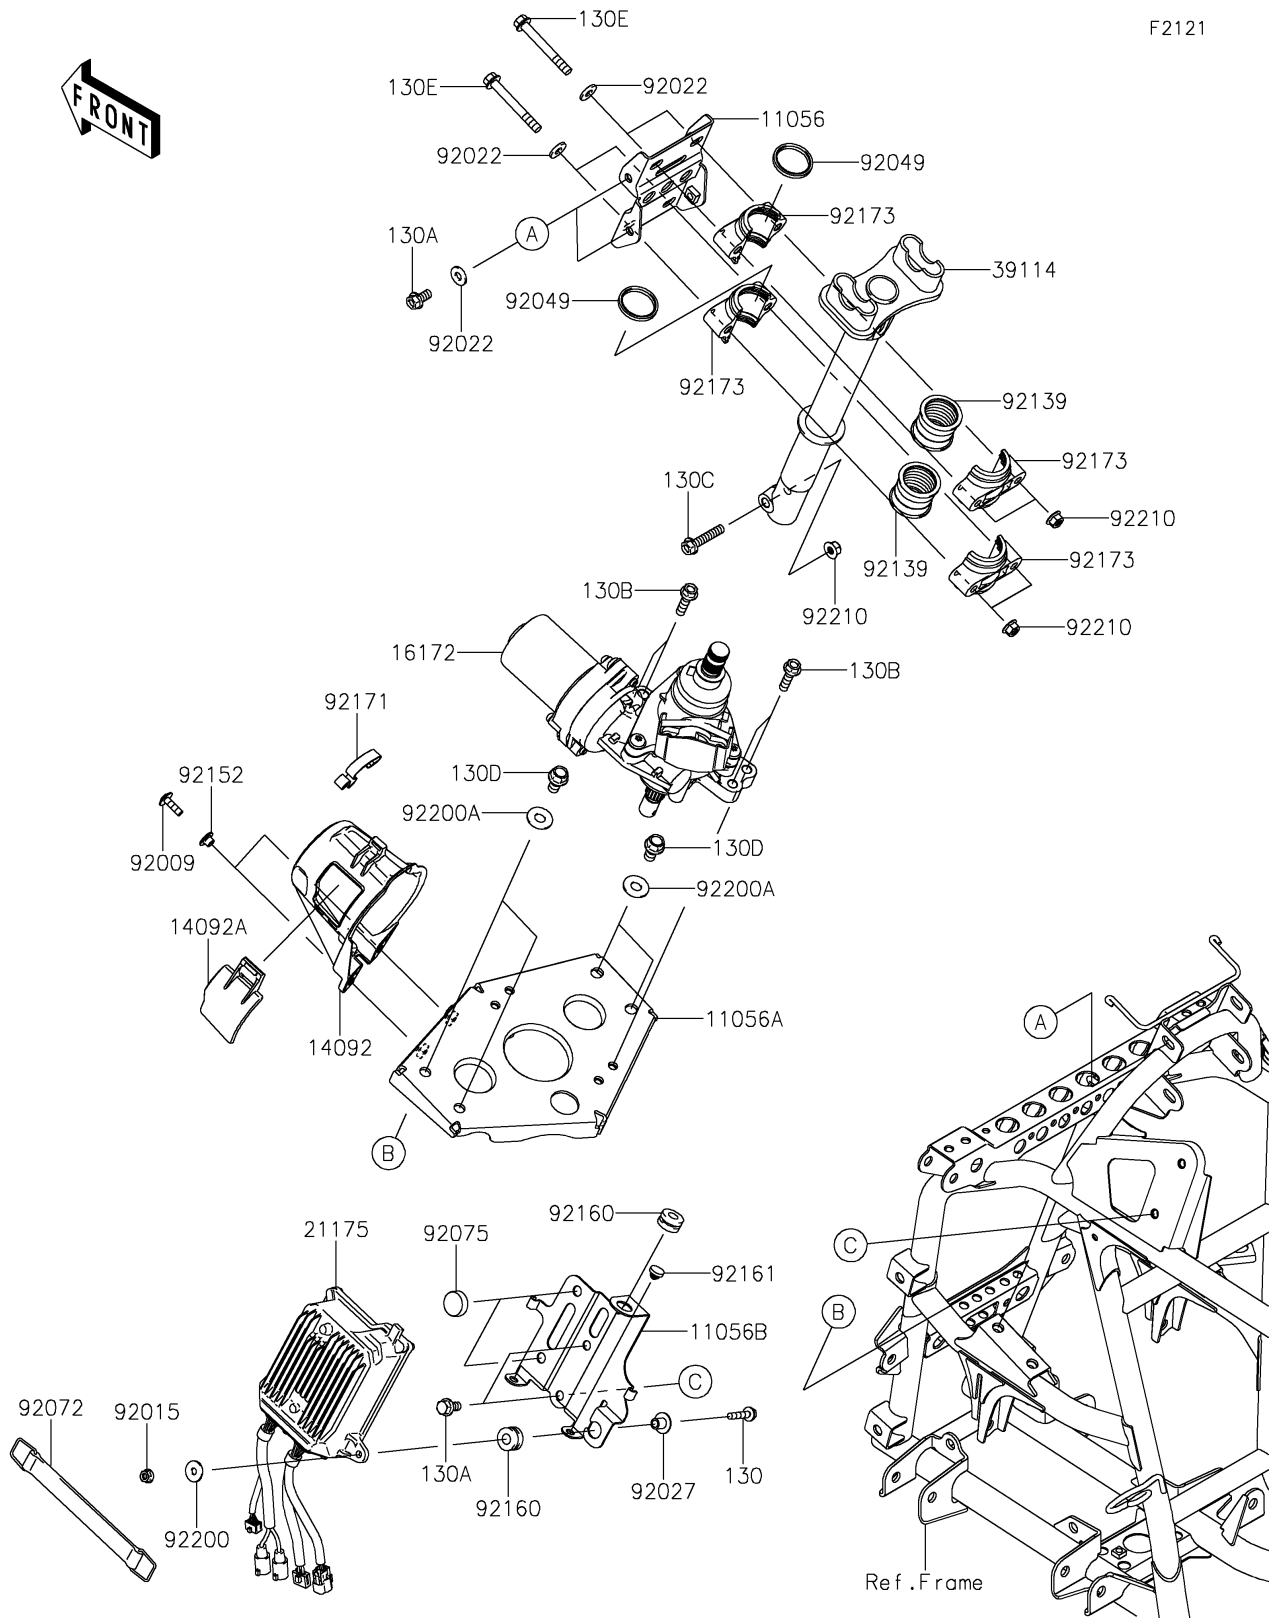

2020 BRUTE FORCE® 750 4x4i EPS

PARTS DIAGRAM

Steering Shaft

2020 BRUTE FORCE® 750 4x4i EPS

Kawasaki
Let the Good Times Roll®

PARTS LIST

Steering Shaft

ITEM NAME	PART NUMBER	QUANTITY
BRACKET,STRG,UPP (Ref # 11056)	11056-0284	1
BRACKET,EPS BODY FIT (Ref # 11056A)	11056-0285	1
BRACKET,EPS ECU (Ref # 11056B)	11056-0290	1
COVER,EPS (Ref # 14092)	14092-0260	1
COVER,EPS,CAP (Ref # 14092A)	14092-0261	1
ACTUATOR,EPS (Ref # 16172)	16172-0560	1
CONTROL UNIT-ELECTRONIC,EPS (Ref # 21175)	21175-0752	1
SHAFT-COMP-STRG (Ref # 39114)	39114-0309	1
SCREW,6X20 (Ref # 92009)	92009-1289	2
NUT,FLANGED,6MM (Ref # 92015)	92015-1367	1
WASHER,8.2X19X2 (Ref # 92022)	92022-1533	8
COLLAR,L=12 (Ref # 92027)	92027-1062	1
SEAL-OIL,SR31.8X37.5X3.8LR (Ref # 92049)	92049-7501	2
BAND,BATTERY (Ref # 92072)	92072-3879	1
DAMPER,9X24X14 (Ref # 92075)	92075-281	2
BUSHING,STRG SHAFT (Ref # 92139)	92139-0763	2
COLLAR,6.3X8.3X7.2 (Ref # 92152)	92152-1865	2
DAMPER (Ref # 92160)	92160-1895	2
DAMPER (Ref # 92161)	92161-0586	2
CLAMP (Ref # 92171)	92171-0225	1
CLAMP,STRG SHAFT (Ref # 92173)	92173-0746	4
WASHER,6.5X20X1.6 (Ref # 92200)	92200-0283	1
WASHER,10.5X25X1.6 (Ref # 92200A)	92200-1595	4
NUT,FLANGED,LOCK,8MM (Ref # 92210)	92210-0493	5
BOLT-FLANGED,6X30 (Ref # 130)	130BA0630	1
BOLT-FLANGED,8X16 (Ref # 130A)	130BA0816	6
BOLT-FLANGED,8X30 (Ref # 130B)	130BA0830	4
BOLT-FLANGED,8X40 (Ref # 130C)	130BA0840	1
BOLT-FLANGED,10X16 (Ref # 130D)	130BA1016	4

2020 BRUTE FORCE® 750 4x4i EPS

PARTS LIST

Steering Shaft

ITEM NAME	PART NUMBER	QUANTITY
BOLT-FLANGED,8X65 (Ref # 130E)	130CA0865	4