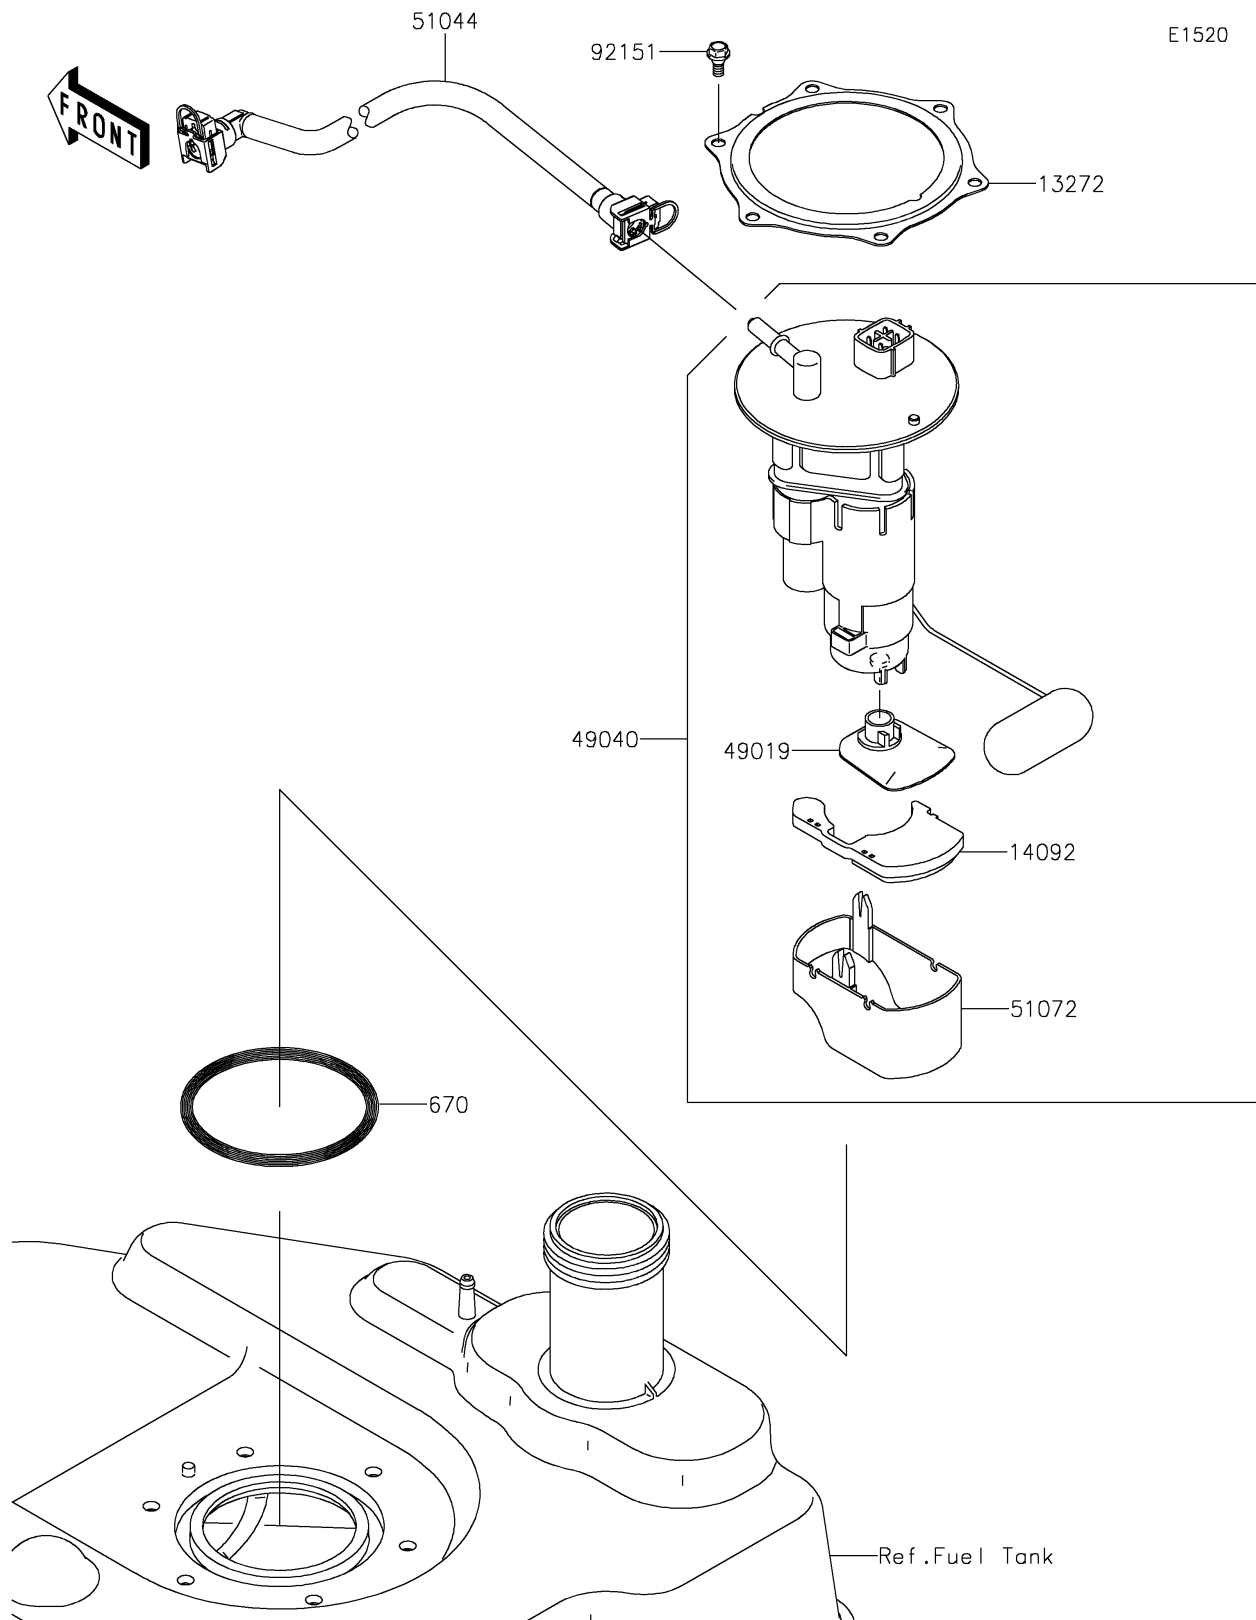

2020 BRUTE FORCE® 750 4x4i EPS

PARTS DIAGRAM

Fuel Pump

2020 BRUTE FORCE® 750 4x4i EPS

PARTS LIST

Fuel Pump

ITEM NAME	PART NUMBER	QUANTITY
-----------	-------------	----------
