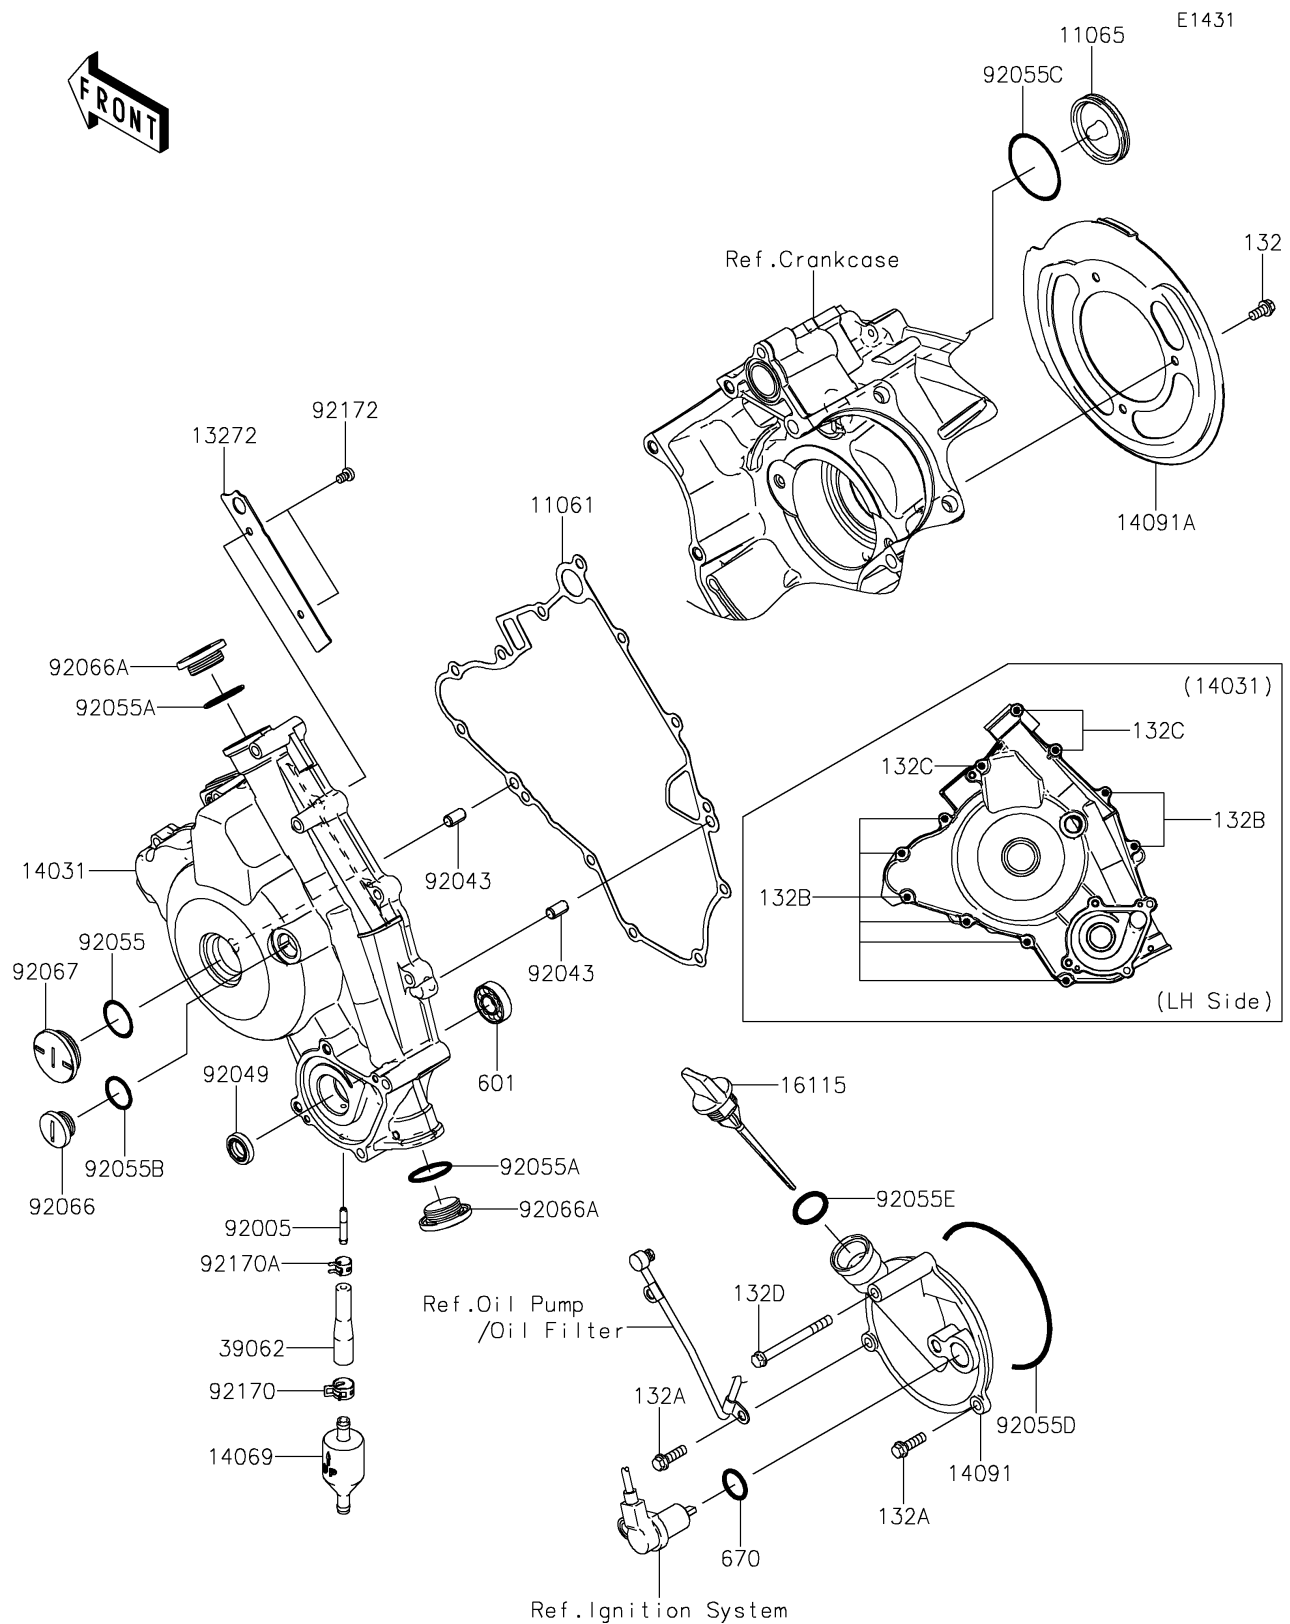

2020 BRUTE FORCE® 750 4x4i EPS

PARTS DIAGRAM

Engine Cover(s)

2020 BRUTE FORCE® 750 4x4i EPS

PARTS LIST

Engine Cover(s)

ITEM NAME	PART NUMBER	QUANTITY
-----------	-------------	----------
