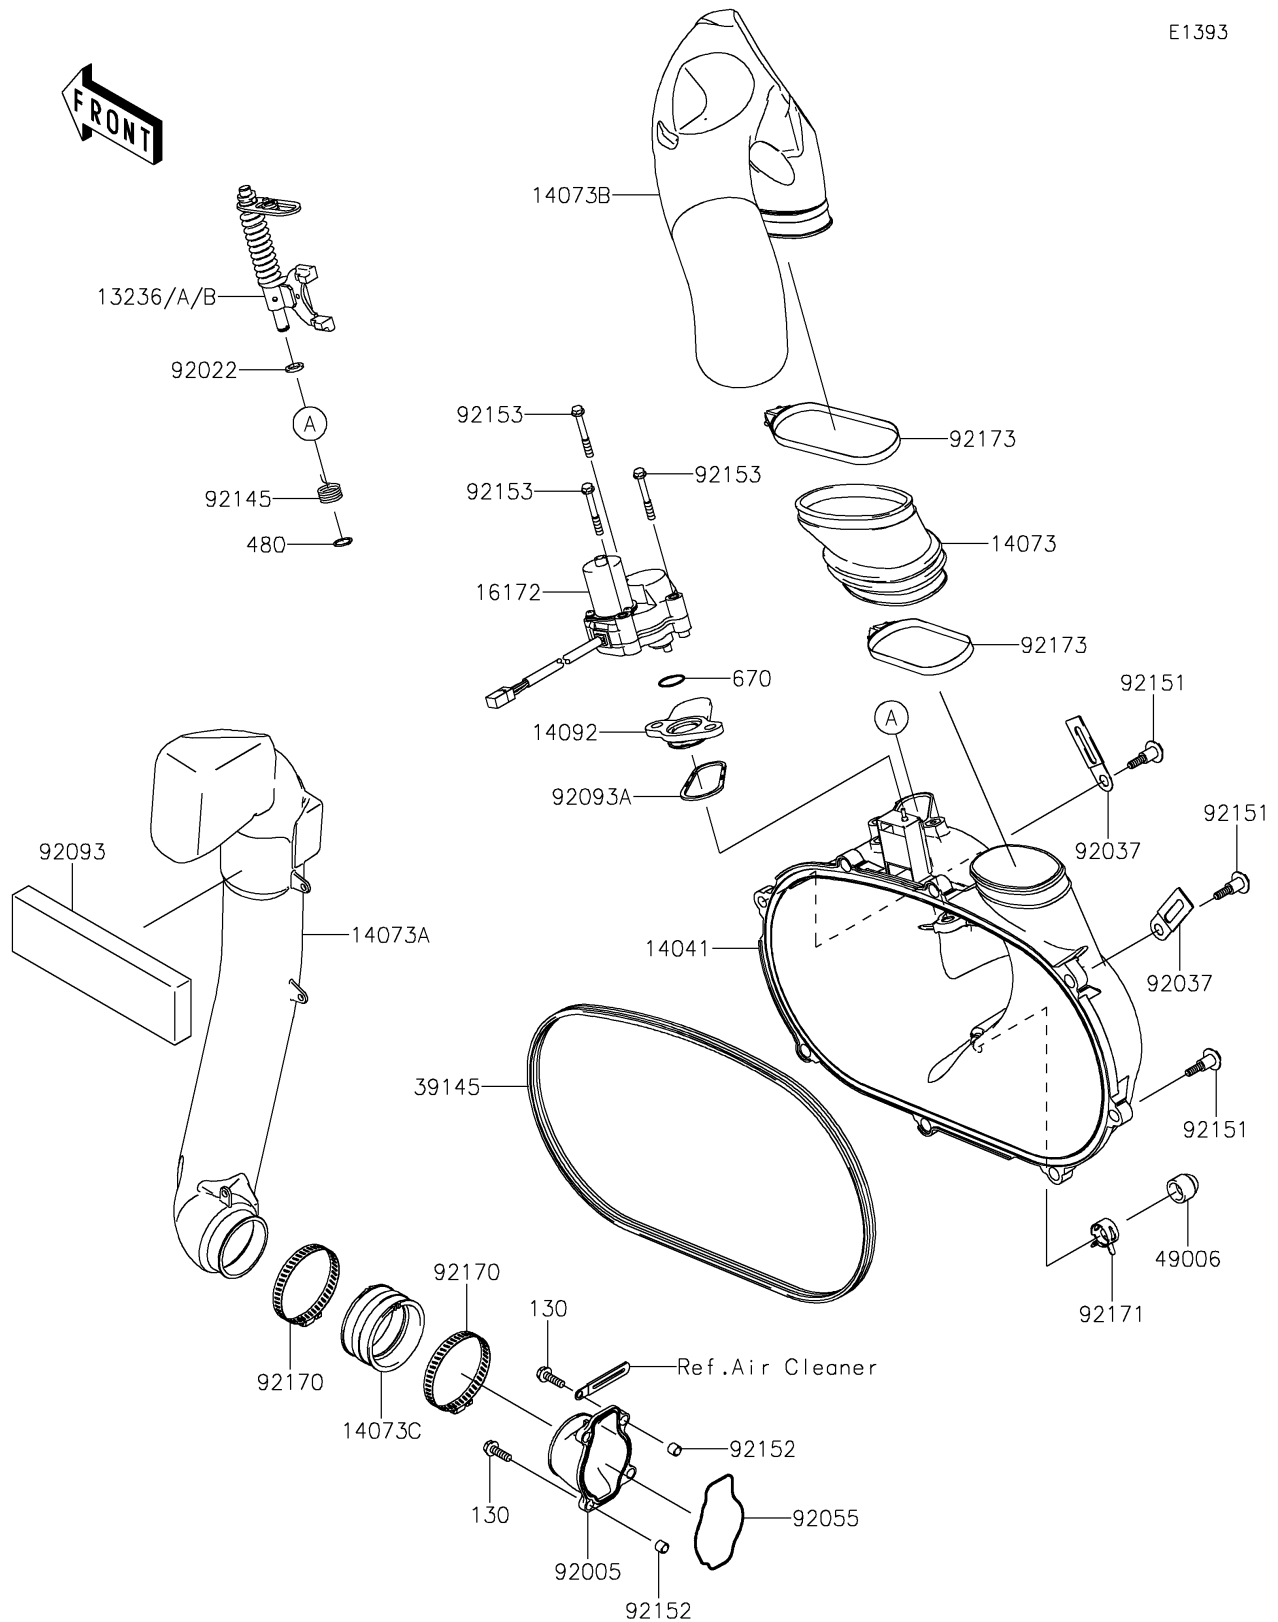

## PARTS DIAGRAM

### Converter Cover

E1393

## PARTS LIST

### Converter Cover

ITEM NAME	PART NUMBER	QUANTITY
LEVER-COMP,YELLOW (Ref # 13236)	13236-0046	AR
LEVER-COMP,GREEN (Ref # 13236A)	13236-0047	AR
LEVER-COMP,PAINT LESS (Ref # 13236B)	13236-0048	1
COVER-COMP (Ref # 14041)	14041-0556	1
DUCT,EXHAUST JOINT (Ref # 14073)	14073-0028	1
DUCT,INTAKE (Ref # 14073A)	14073-0298	1
DUCT,EXHAUST (Ref # 14073B)	14073-0734	1
DUCT,JOINT (Ref # 14073C)	14073-1775	1
COVER (Ref # 14092)	14092-0780	1
ACTUATOR (Ref # 16172)	16172-0018	1
TRIM-SEAL (Ref # 39145)	39145-0702	1
BOOT,DRAIN (Ref # 49006)	49006-0560	1
FITTING (Ref # 92005)	92005-0718	1
WASHER,10.2X16X1 (Ref # 92022)	92022-1829	1
CLAMP (Ref # 92037)	92037-1780	2
RING-O (Ref # 92055)	92055-1630	1
SEAL (Ref # 92093)	92093-0581	1
SEAL (Ref # 92093A)	92093-1548	1
SPRING (Ref # 92145)	92145-1567	1
BOLT,FLANGED,6X30 (Ref # 92151)	92151-1686	8
COLLAR (Ref # 92152)	92152-1332	4
BOLT,6X47 (Ref # 92153)	92153-0678	3
CLAMP (Ref # 92170)	92170-1764	2
CLAMP (Ref # 92171)	92171-0329	1
CLAMP (Ref # 92173)	92173-0260	2
BOLT-FLANGED,6X20 (Ref # 130)	130CA0620	4
CIRCLIP-TYPE-C,10MM (Ref # 480)	480J1000	1
O RING (Ref # 670)	670D3022	1