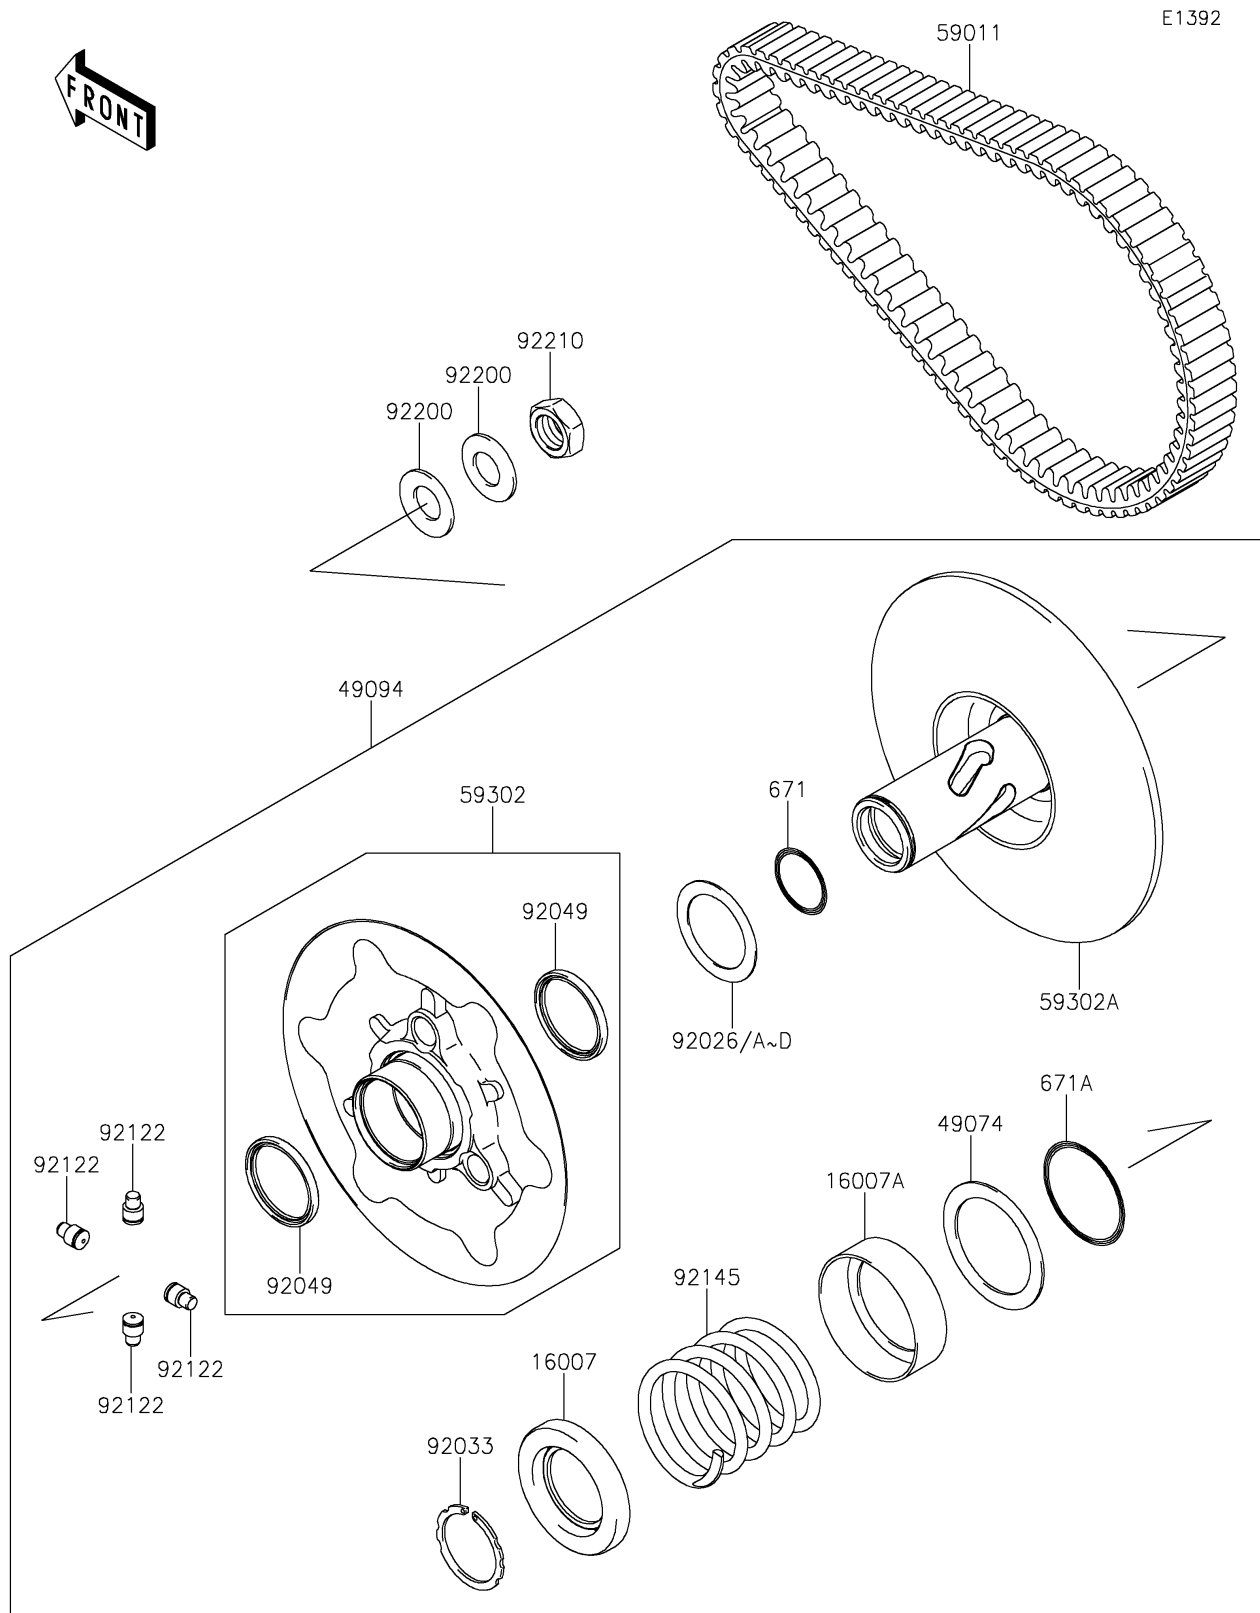

2020 BRUTE FORCE® 750 4x4i EPS

PARTS DIAGRAM

Driven Converter/Drive Belt

2020 BRUTE FORCE® 750 4x4i EPS

PARTS LIST

Driven Converter/Drive Belt

ITEM NAME	PART NUMBER	QUANTITY
SEAT-SPRING (Ref # 16007)	16007-1203	1
SEAT-SPRING,SHEAVE MOVABLE (Ref # 16007A)	16007-1221	1
PLATE-THRUST (Ref # 49074)	49074-1055	1
CONVERTER-ASSY-DRIVEN (Ref # 49094)	49094-0051	1
BELT,CVT (Ref # 59011)	59011-0019	1
SHEAVE-COMP,MOVABLE (Ref # 59302)	59302-0039	1
SHEAVE-COMP,FIXED (Ref # 59302A)	59302-0077	1
SPACER,T=0.30 (Ref # 92026)	92026-0034	AR
SPACER,T=1.00 (Ref # 92026A)	92026-1565	AR
SPACER,T=0.60 (Ref # 92026B)	92026-1569	AR
SPACER,T=1.40 (Ref # 92026C)	92026-1570	AR
SPACER,T=0.80 (Ref # 92026D)	92026-1617	AR
RING-SNAP (Ref # 92033)	92033-1317	1
SEAL-OIL (Ref # 92049)	92049-1528	2
ROLLER (Ref # 92122)	92122-1209	4
BUSHING (Ref # 92139)	92139-0313	2
SPRING,PURPLE (Ref # 92145)	92145-1499	1
WASHER (Ref # 92200)	92200-1505	2
NUT,18MM (Ref # 92210)	92210-1367	1
O RING (Ref # 671)	671D2530	1
O RING (Ref # 671A)	671D2550	1