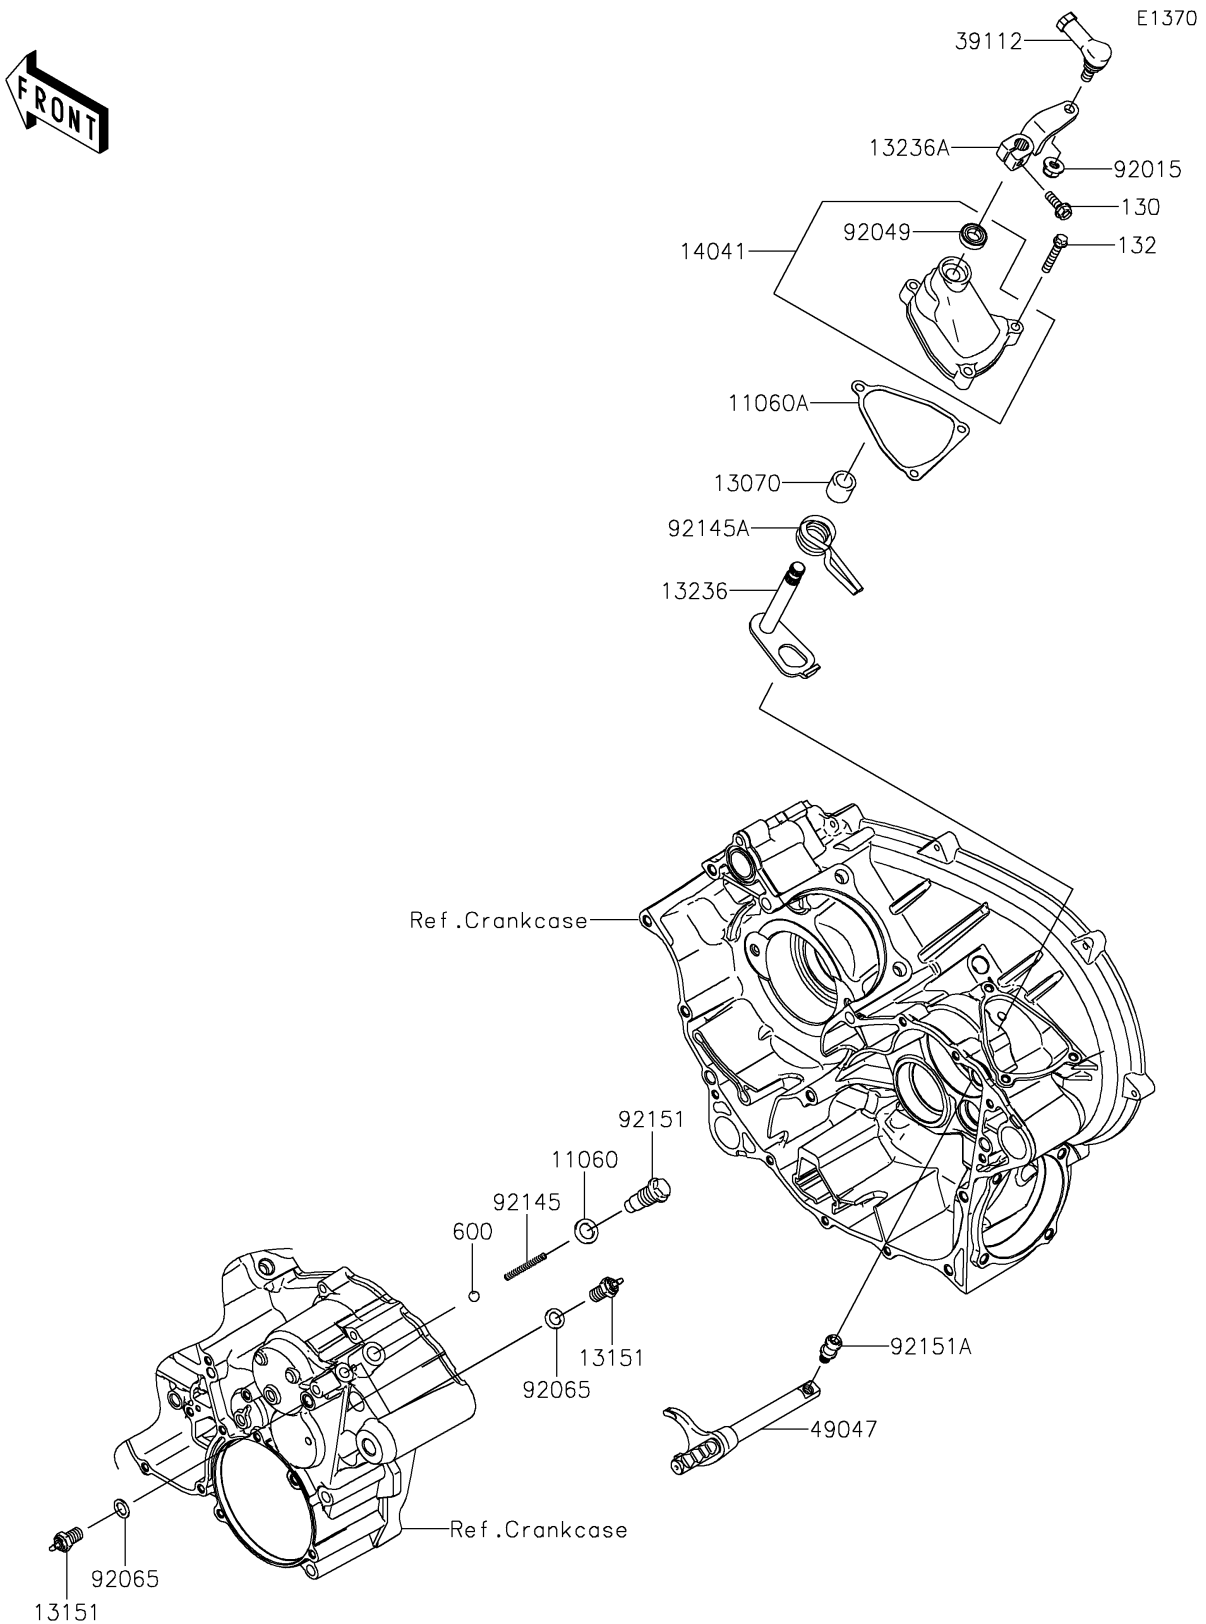

2020 BRUTE FORCE® 750 4x4i EPS

PARTS DIAGRAM

Gear Change Mechanism

2020 BRUTE FORCE® 750 4x4i EPS

PARTS LIST

Gear Change Mechanism

ITEM NAME	PART NUMBER	QUANTITY
-----------	-------------	----------
